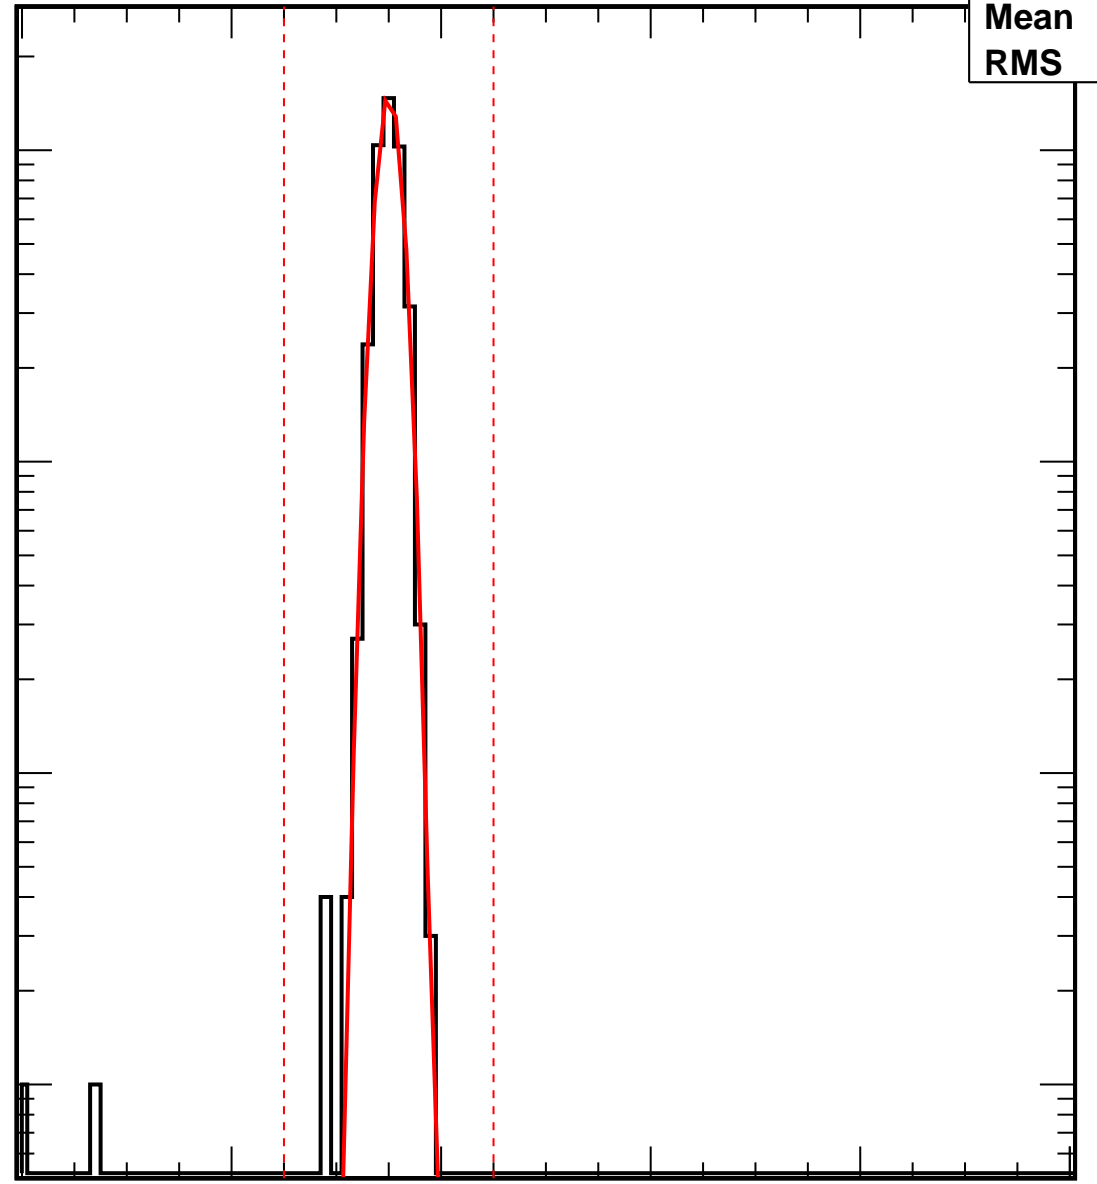

# Vcal Threshold Trimmed

No. of Entries

VcalThresholdTrimmed_508	
Entries	4159
Mean	35.01
RMS	1.302

$10^3$

$10^2$

10

1

0

20

Vcal Threshold

60

80

100