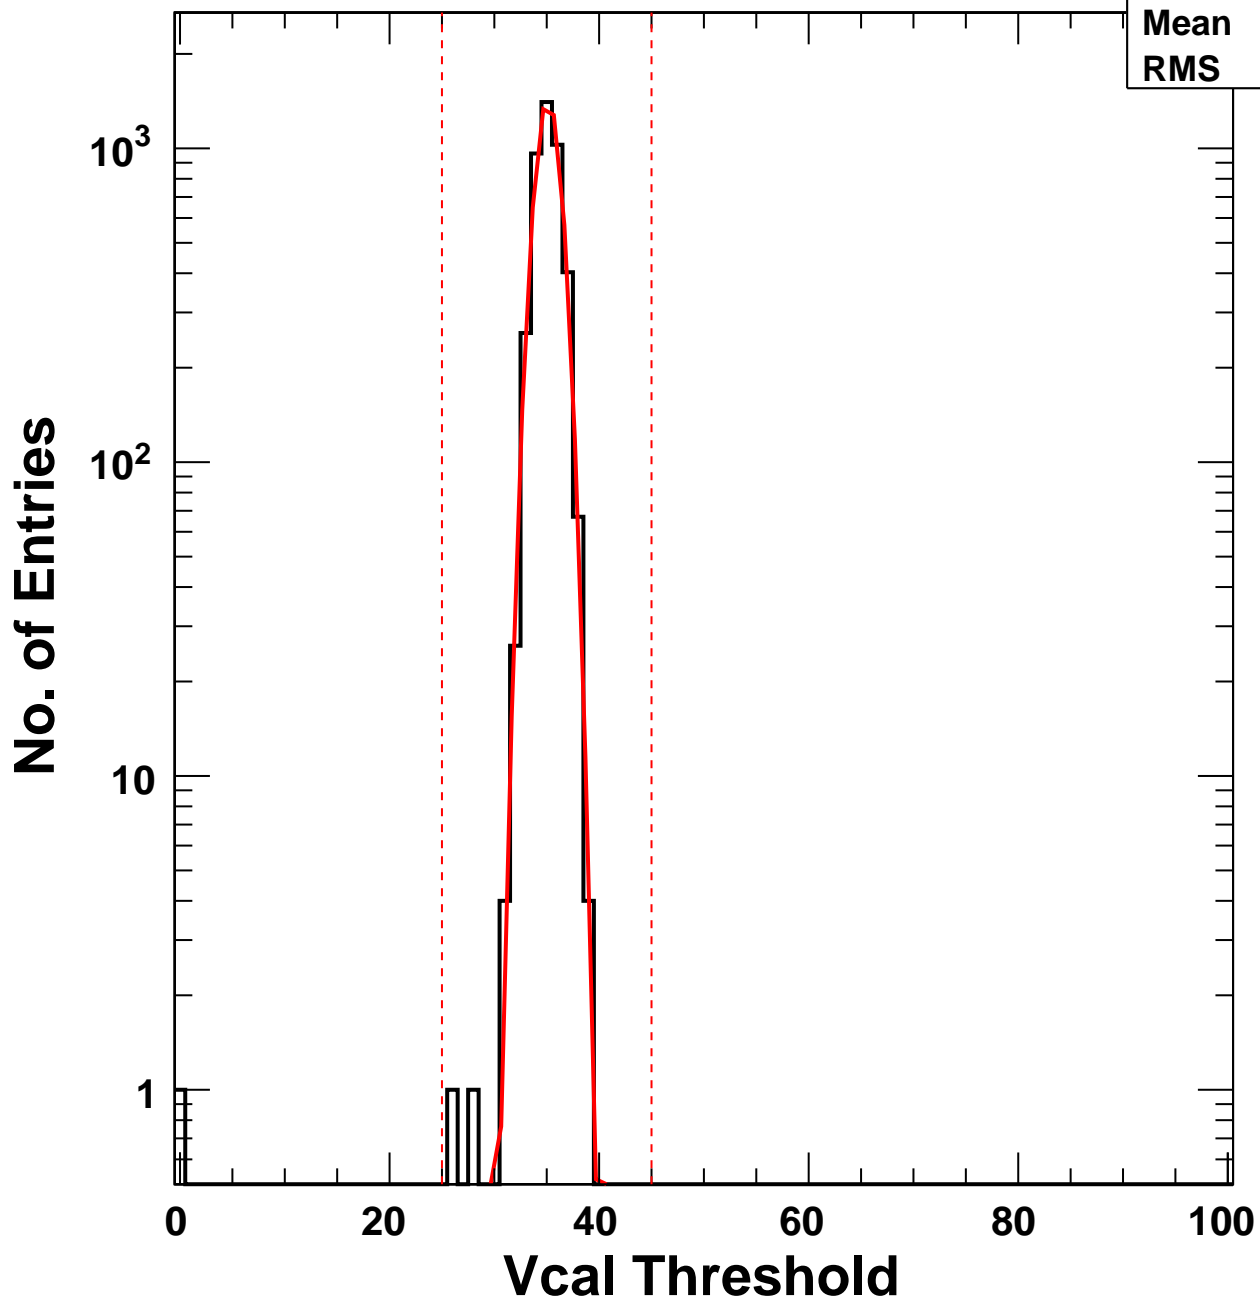

Vcal Threshold Trimmed

VcalThresholdTrimmed_1995	
Entries	4160
Mean	35.1
RMS	1.289