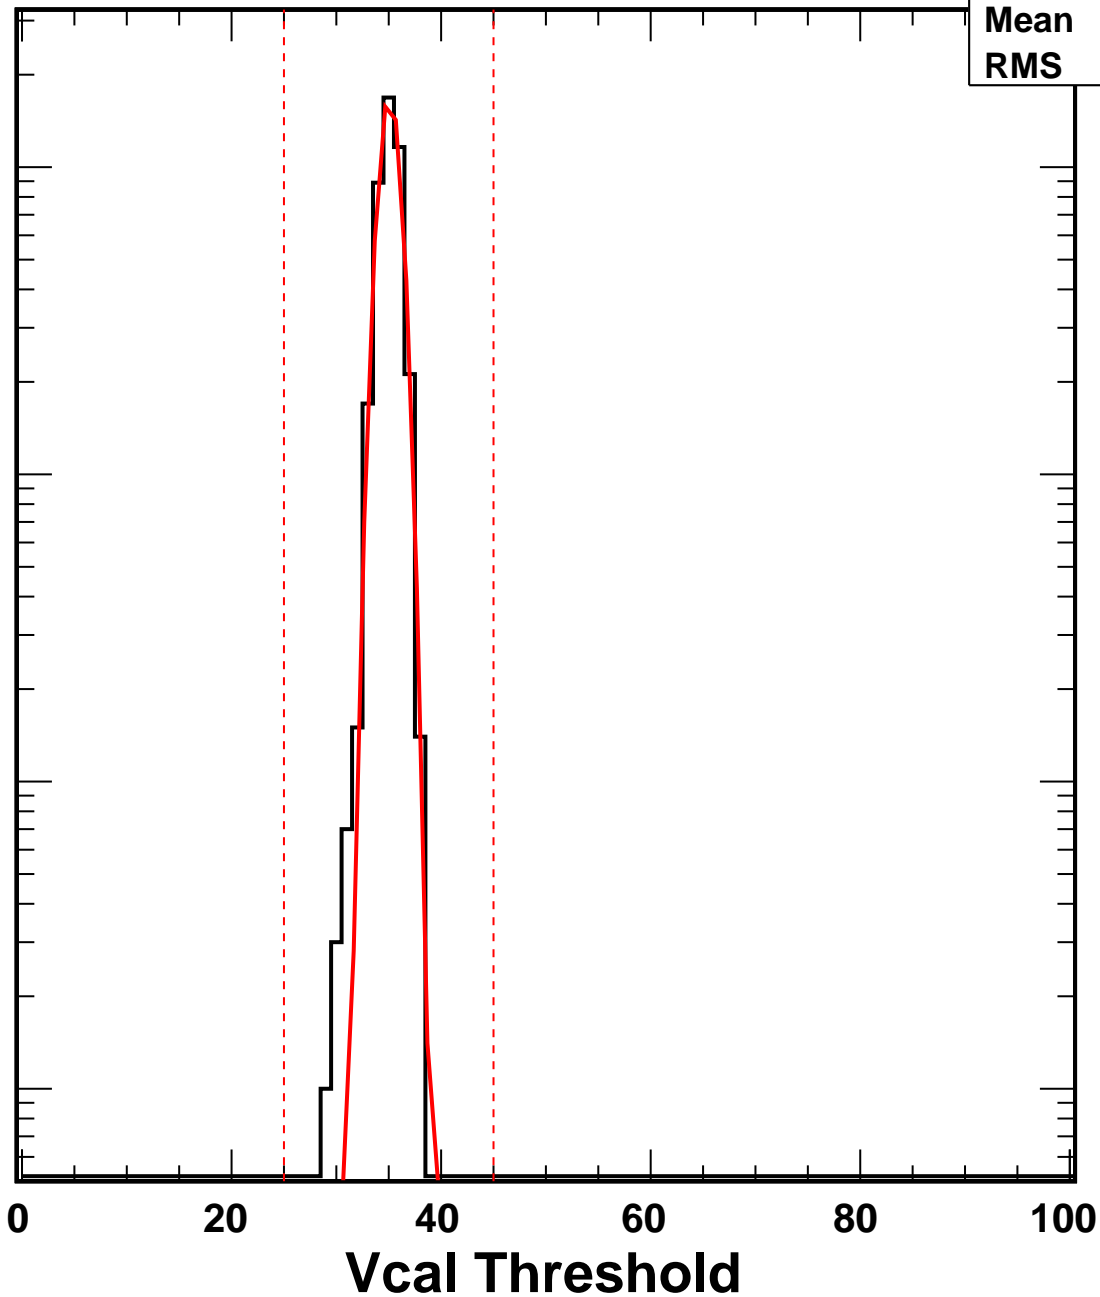

Vcal Threshold Trimmed

No. of Entries

10³
10²
10
1

VcalThresholdTrimmed_418

Entries 4160

Mean 35.07

RMS 0.9858