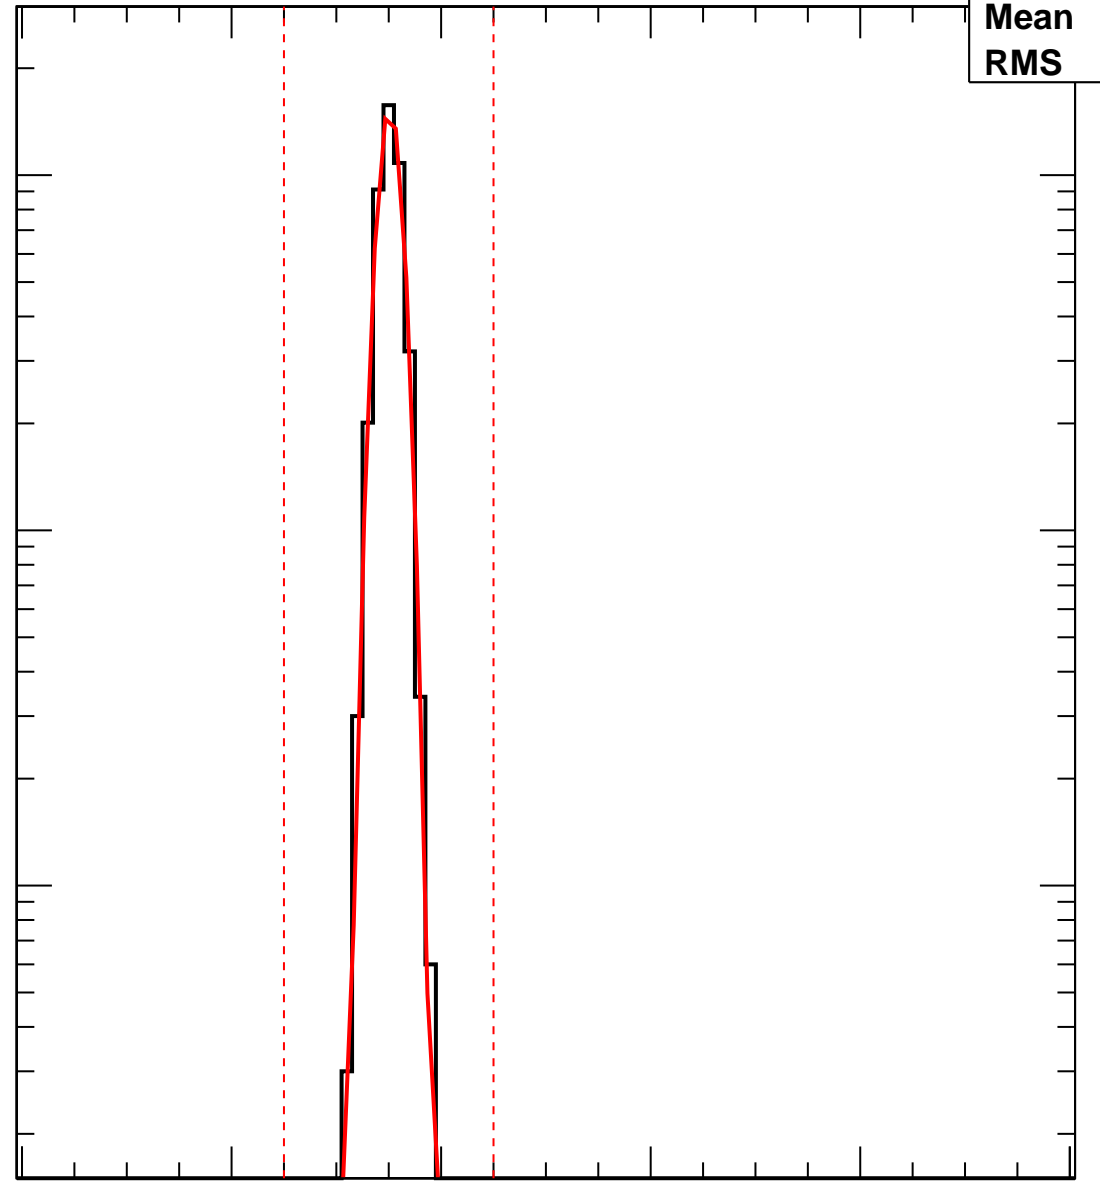

Vcal Threshold Trimmed

VcalThresholdTrimmed_1770

| | |
|----------------|--------------|
| Entries | 4160 |
| Mean | 35.1 |
| RMS | 1.068 |

No. of Entries

10³
10²
10

Vcal Threshold