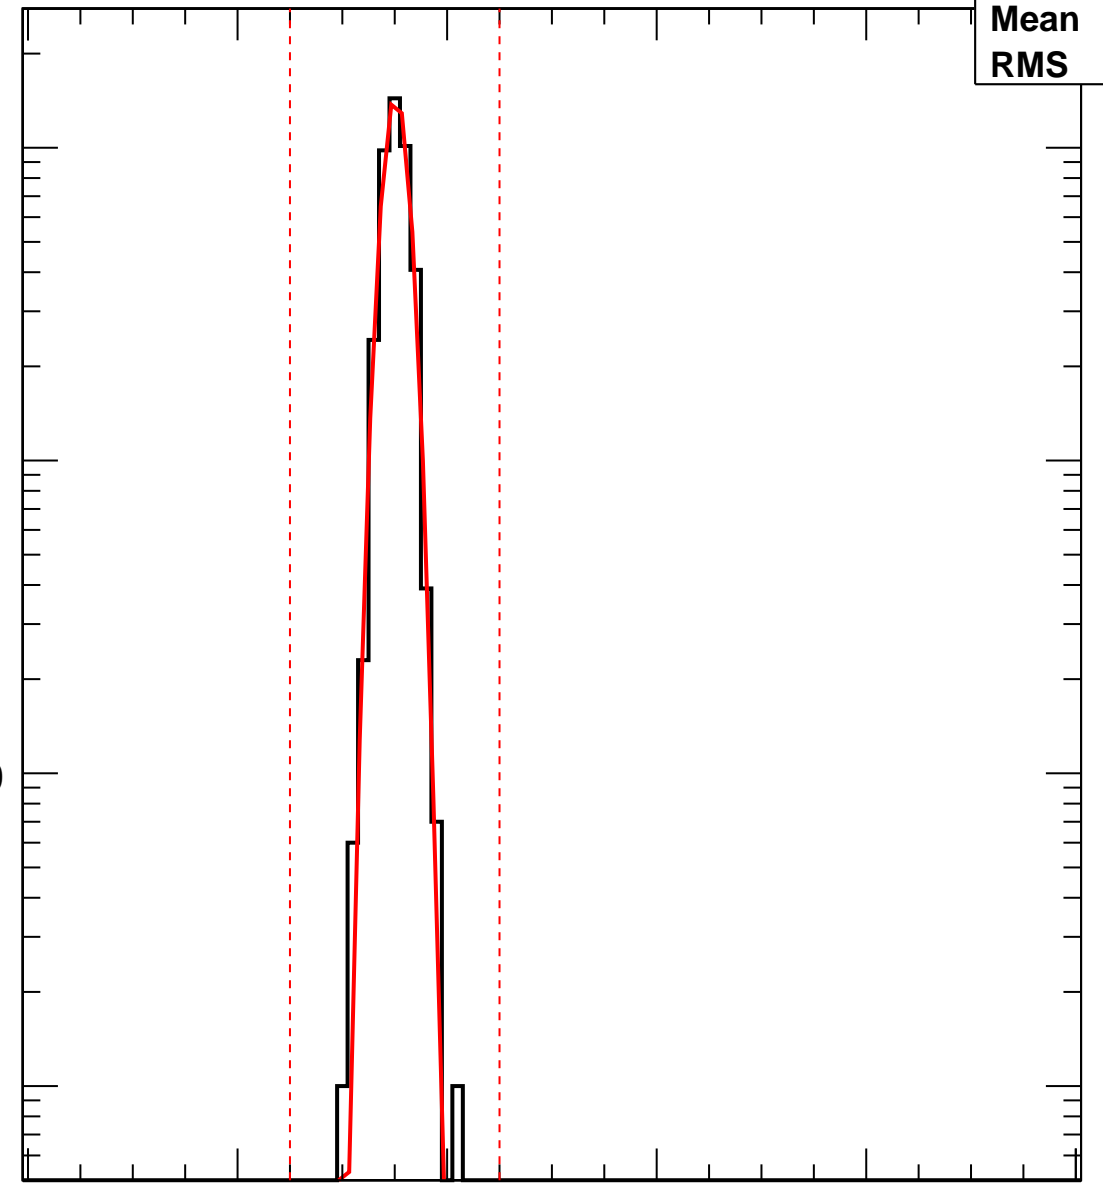

Vcal Threshold Trimmed

VcalThresholdTrimmed_2040

Entries	4160
Mean	35.1
RMS	1.137

No. of Entries

10³
10²
10
1

0 20 40 60 80 100

Vcal Threshold