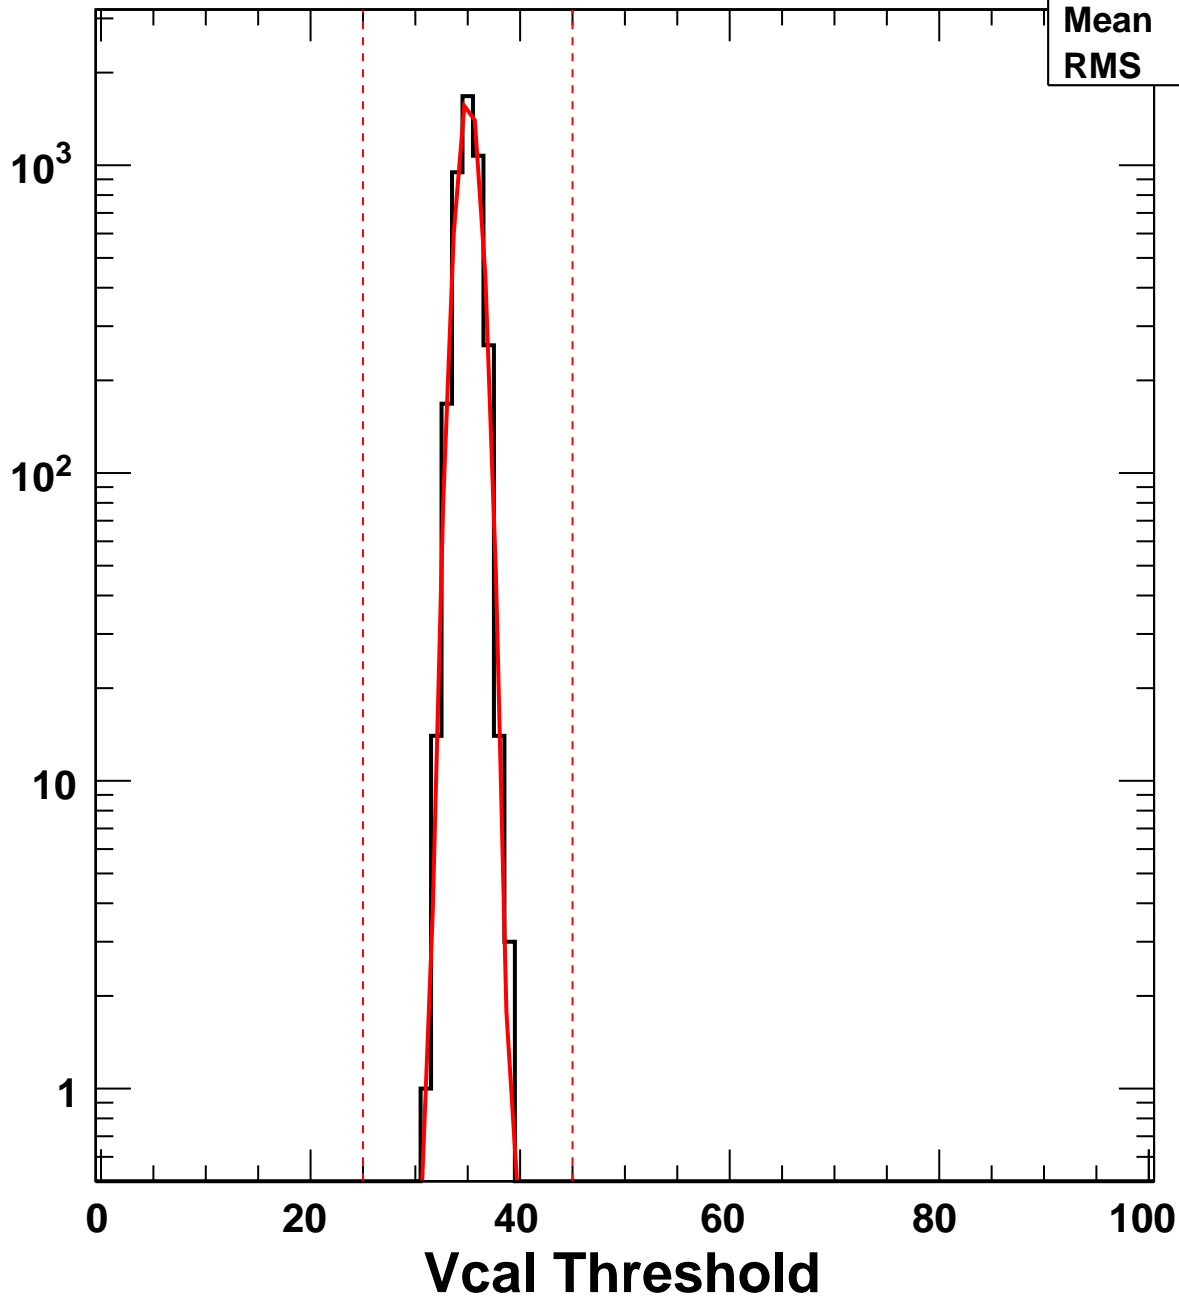

Vcal Threshold Trimmed

No. of Entries

VcalThresholdTrimmed_868

Entries 4160

Mean 35.08

RMS 0.9839