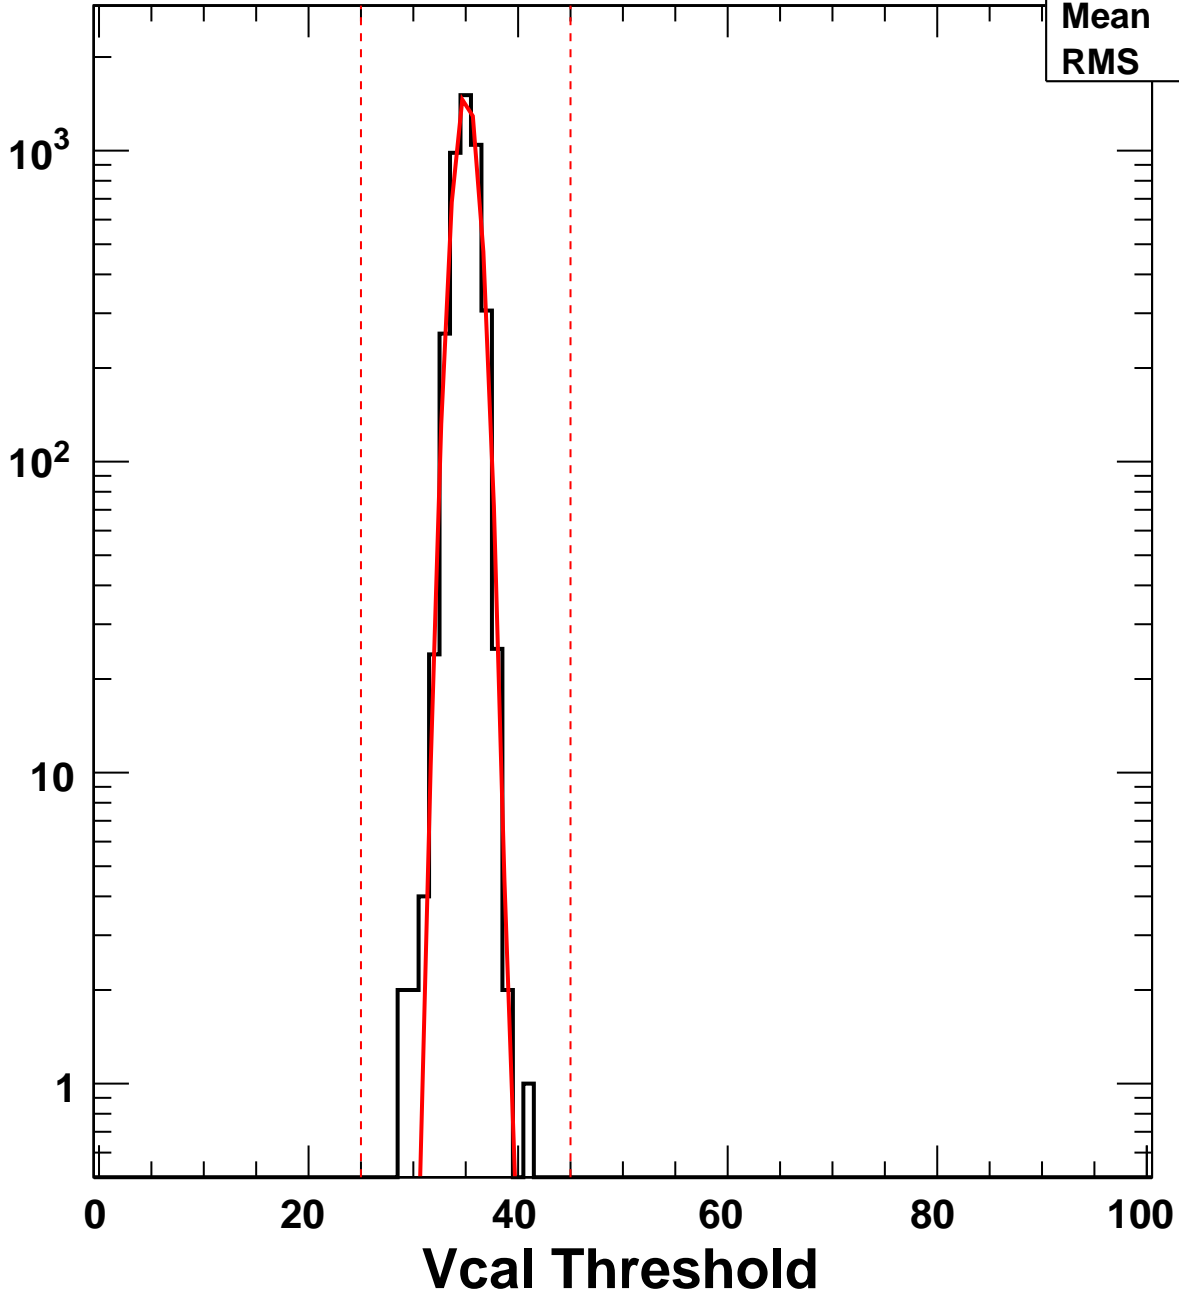

Vcal Threshold Trimmed

VcalThresholdTrimmed_1318

Entries	4160
Mean	35.03
RMS	1.094

No. of Entries

Vcal Threshold