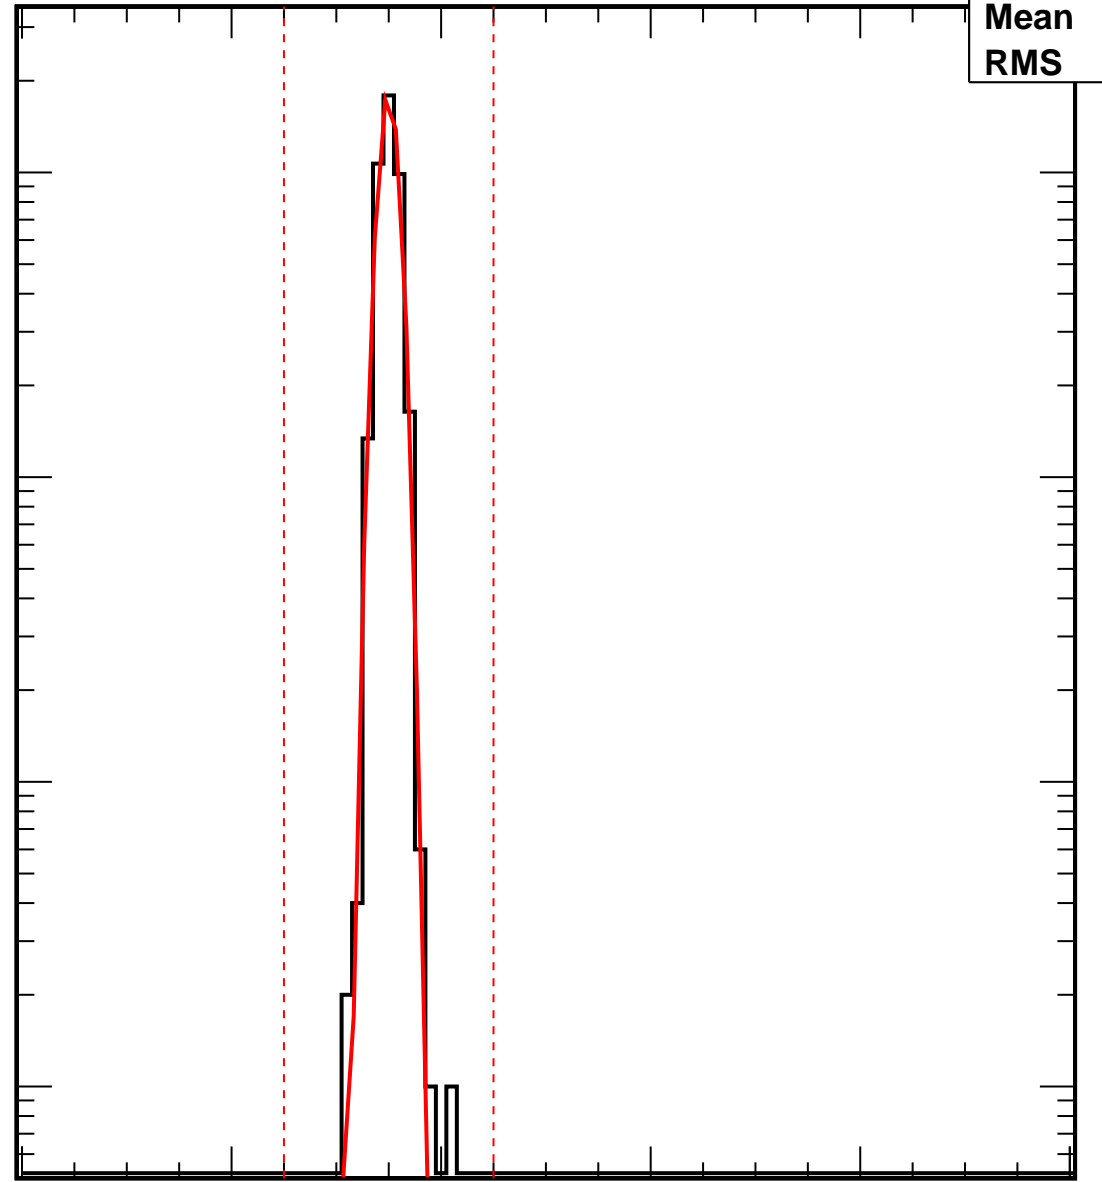

Vcal Threshold Trimmed

VcalThresholdTrimmed_27389

Entries	4159
Mean	35
RMS	0.9072

No. of Entries

10³
10²
10
1

0 20 40 60 80 100

Vcal Threshold