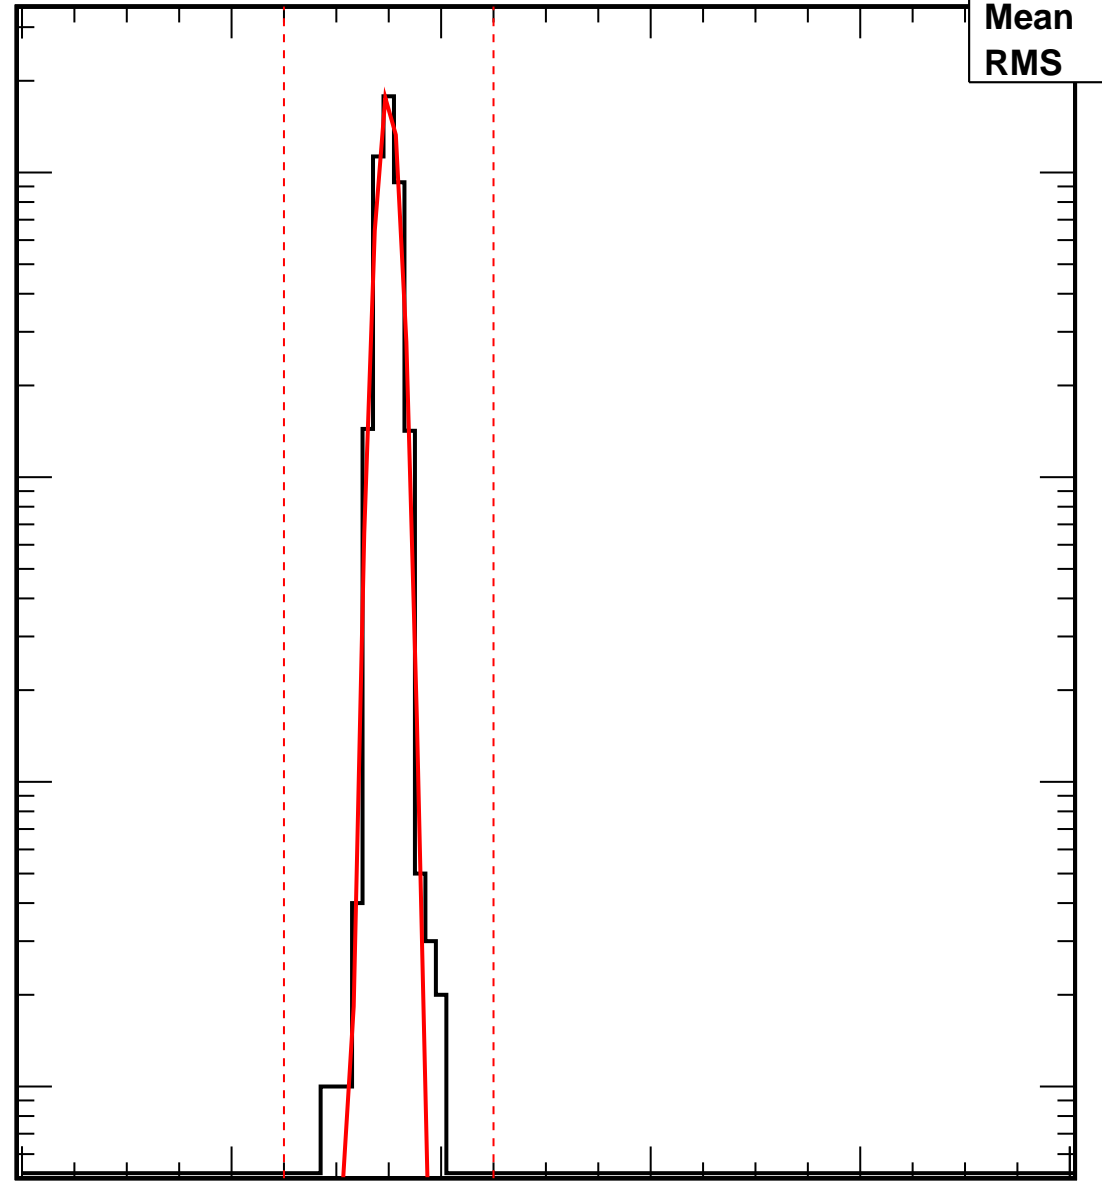

# Vcal Threshold Trimmed

VcalThresholdTrimmed\_27301

<b>Entries</b>	<b>4140</b>
<b>Mean</b>	<b>34.95</b>
<b>RMS</b>	<b>0.9127</b>

No. of Entries

10<sup>3</sup>  
10<sup>2</sup>  
10  
1

0 20 40 60 80 100

Vcal Threshold