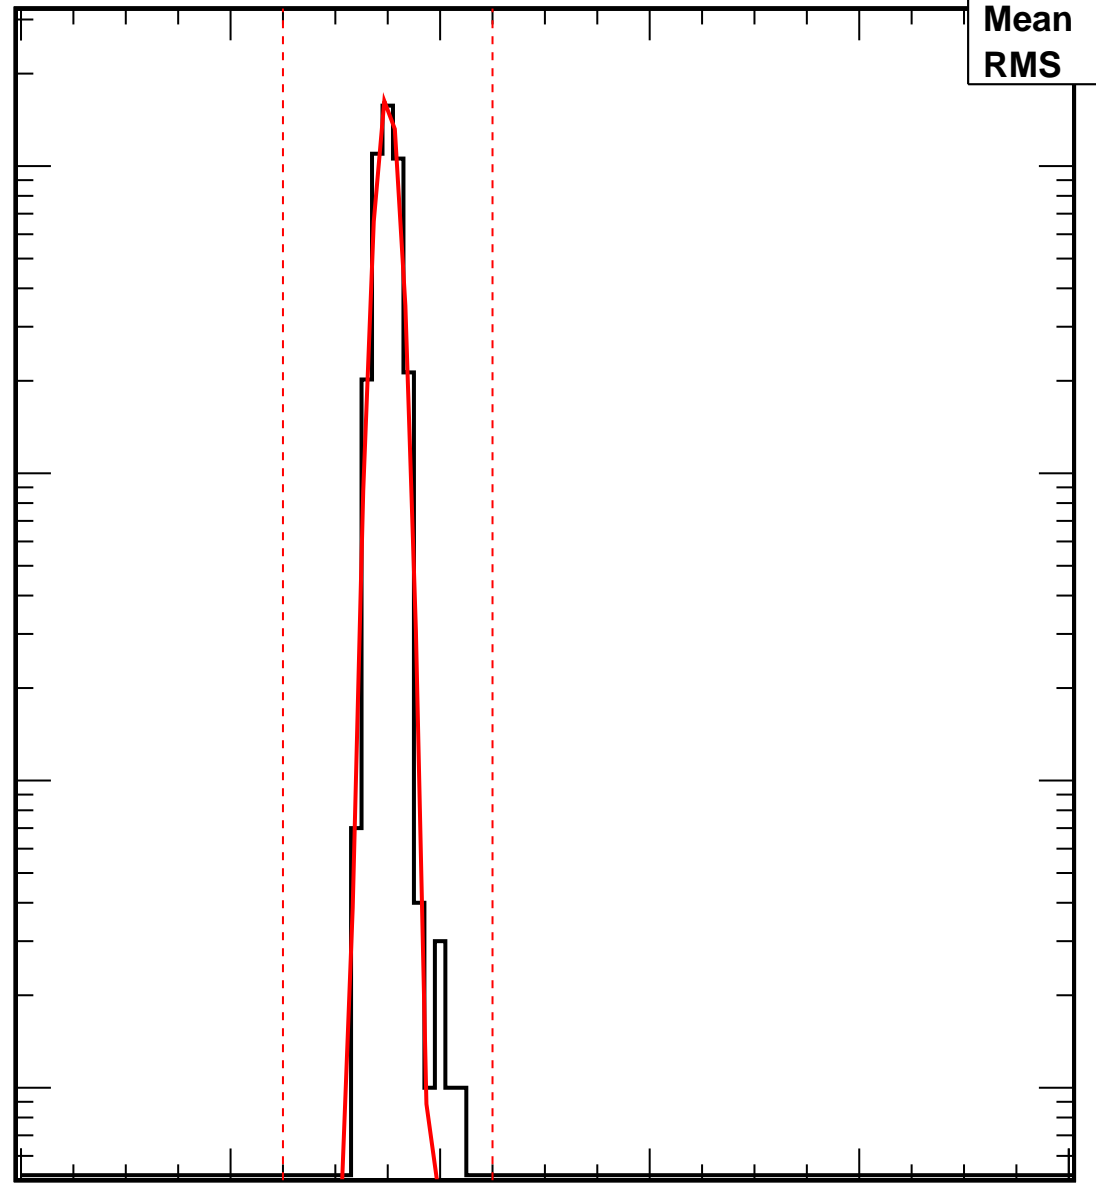

Vcal Threshold Trimmed

VcalThresholdTrimmed_27257

Entries	4160
Mean	35
RMS	0.9915

No. of Entries

10³
10²
10
1

0 20 40 60 80 100

Vcal Threshold