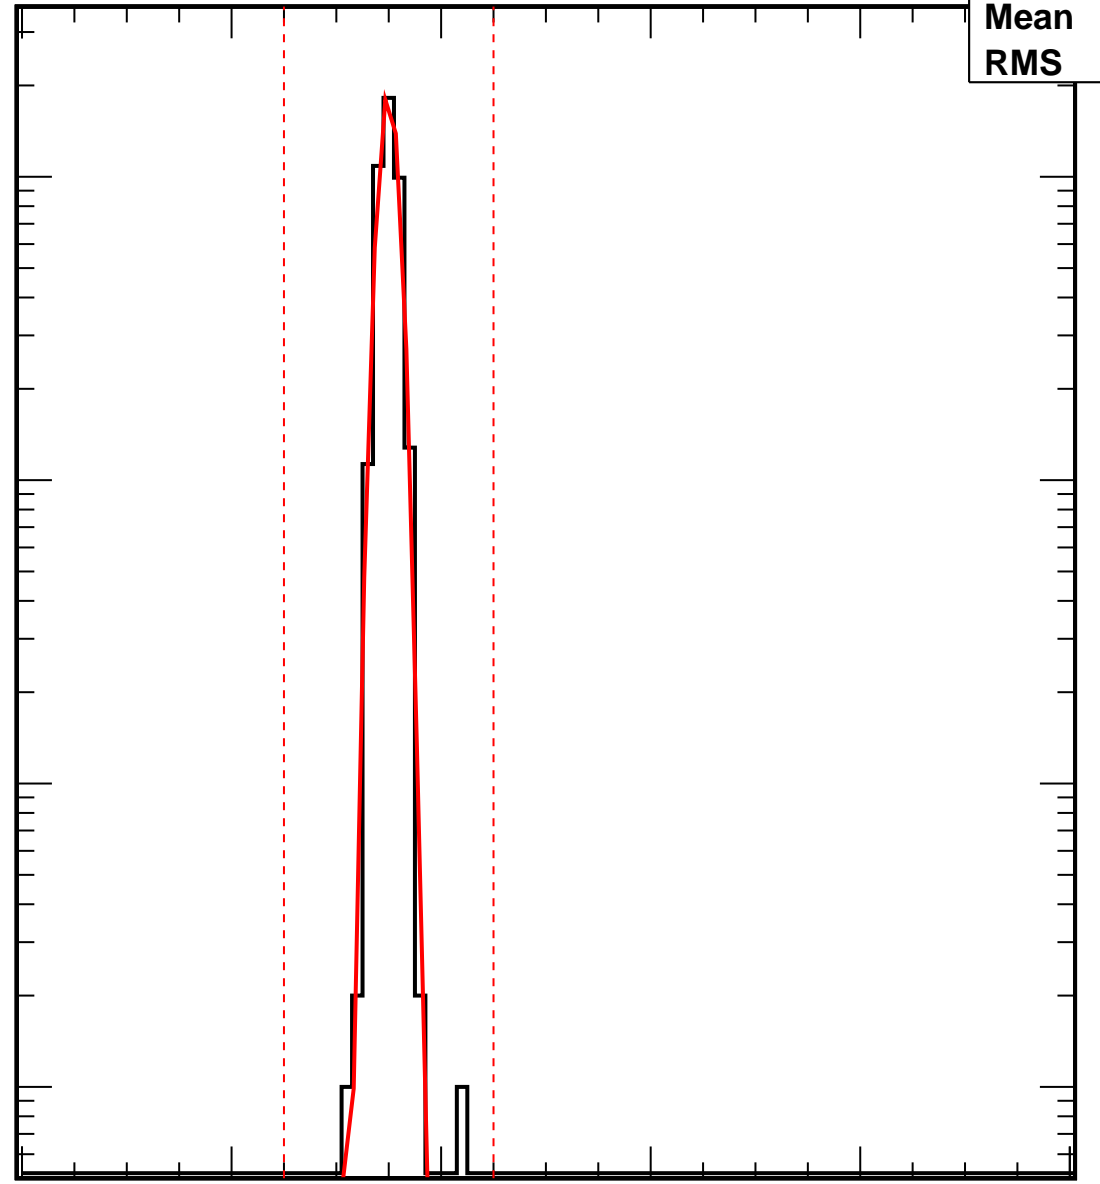

Vcal Threshold Trimmed

VcalThresholdTrimmed_28479

Entries	4146
Mean	34.99
RMS	0.8707

No. of Entries

10³
10²
10
1

0 20 40 60 80 100

Vcal Threshold