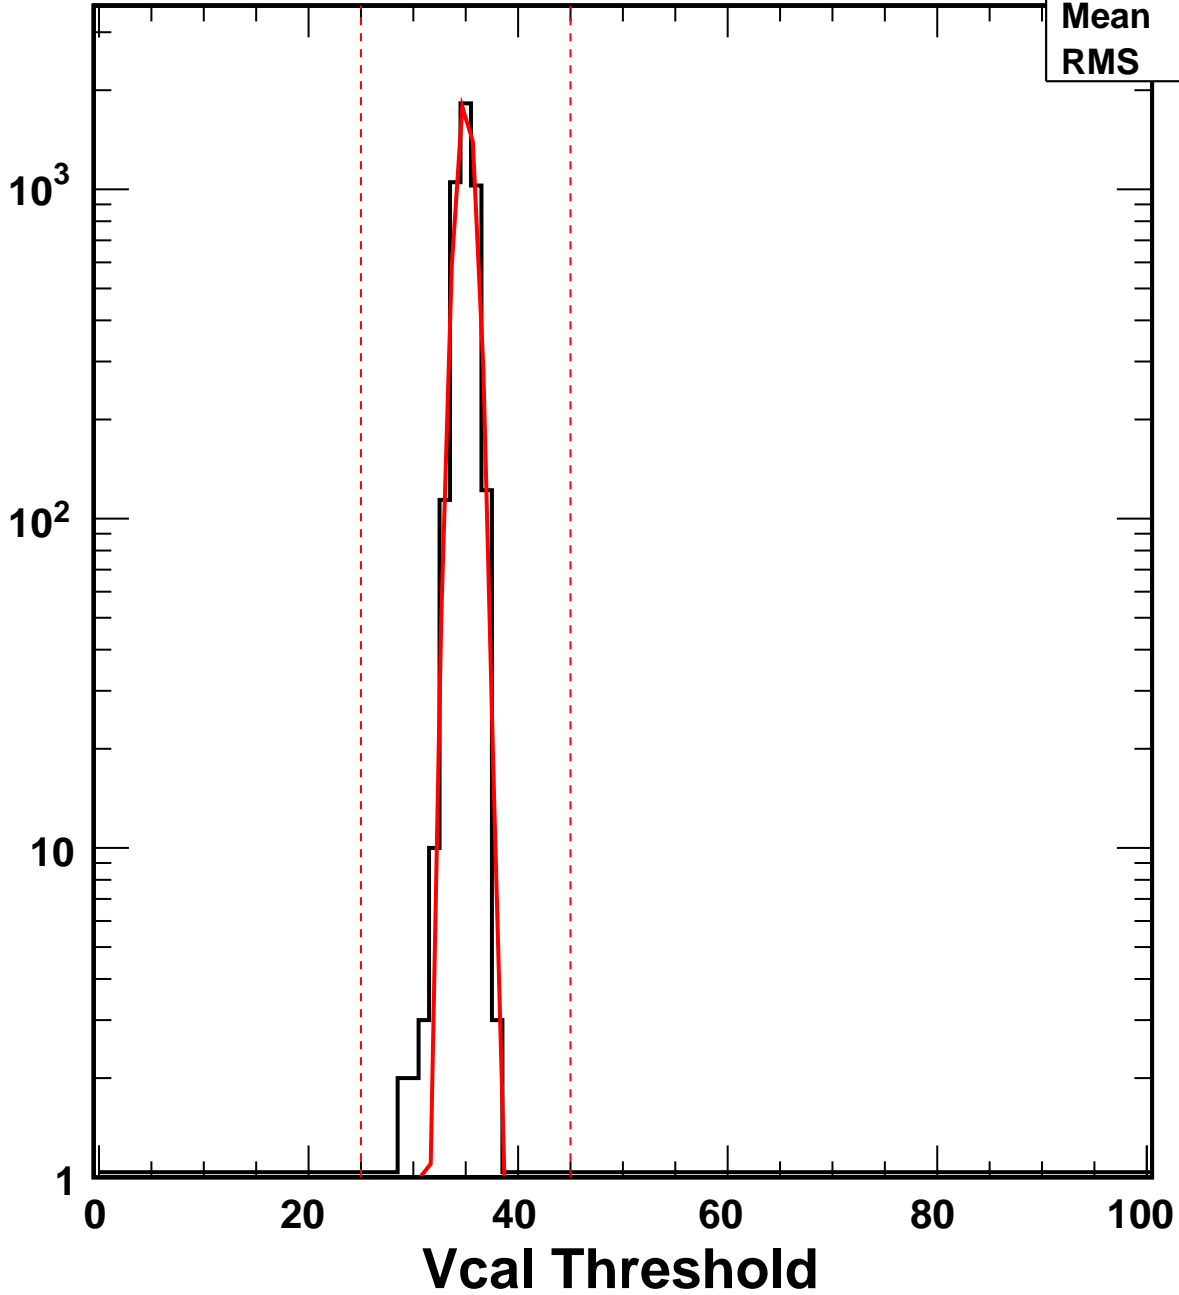

Vcal Threshold Trimmed

VcalThresholdTrimmed_27819

Entries	4158
Mean	34.98
RMS	0.892

No. of Entries

Vcal Threshold