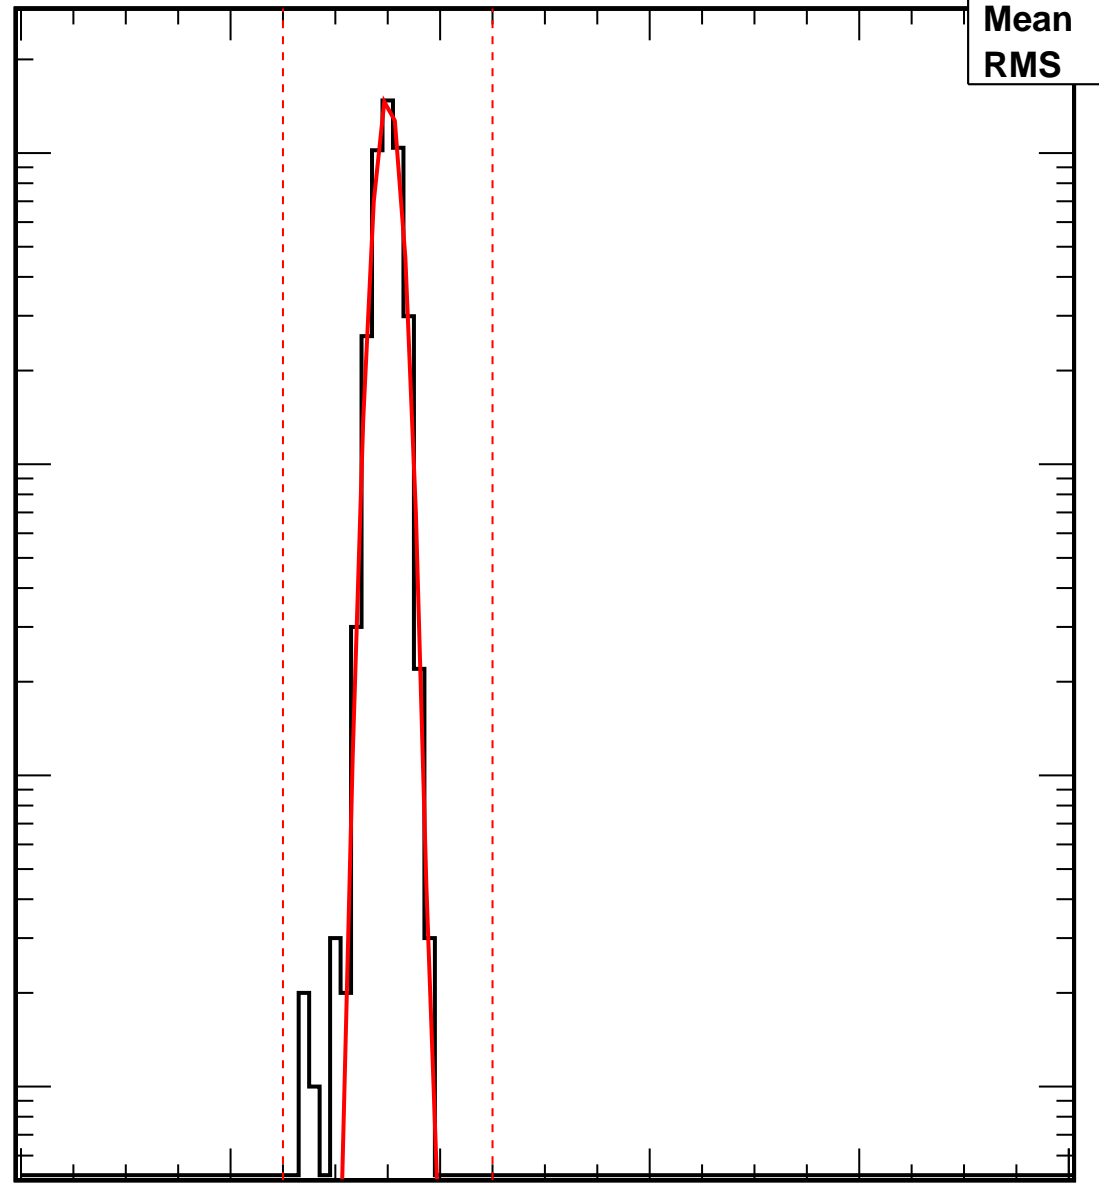

Vcal Threshold Trimmed

VcalThresholdTrimmed_23929

Entries	4157
Mean	35.01
RMS	1.106

No. of Entries

10³
10²
10
1

0 20 40 60 80 100
Vcal Threshold