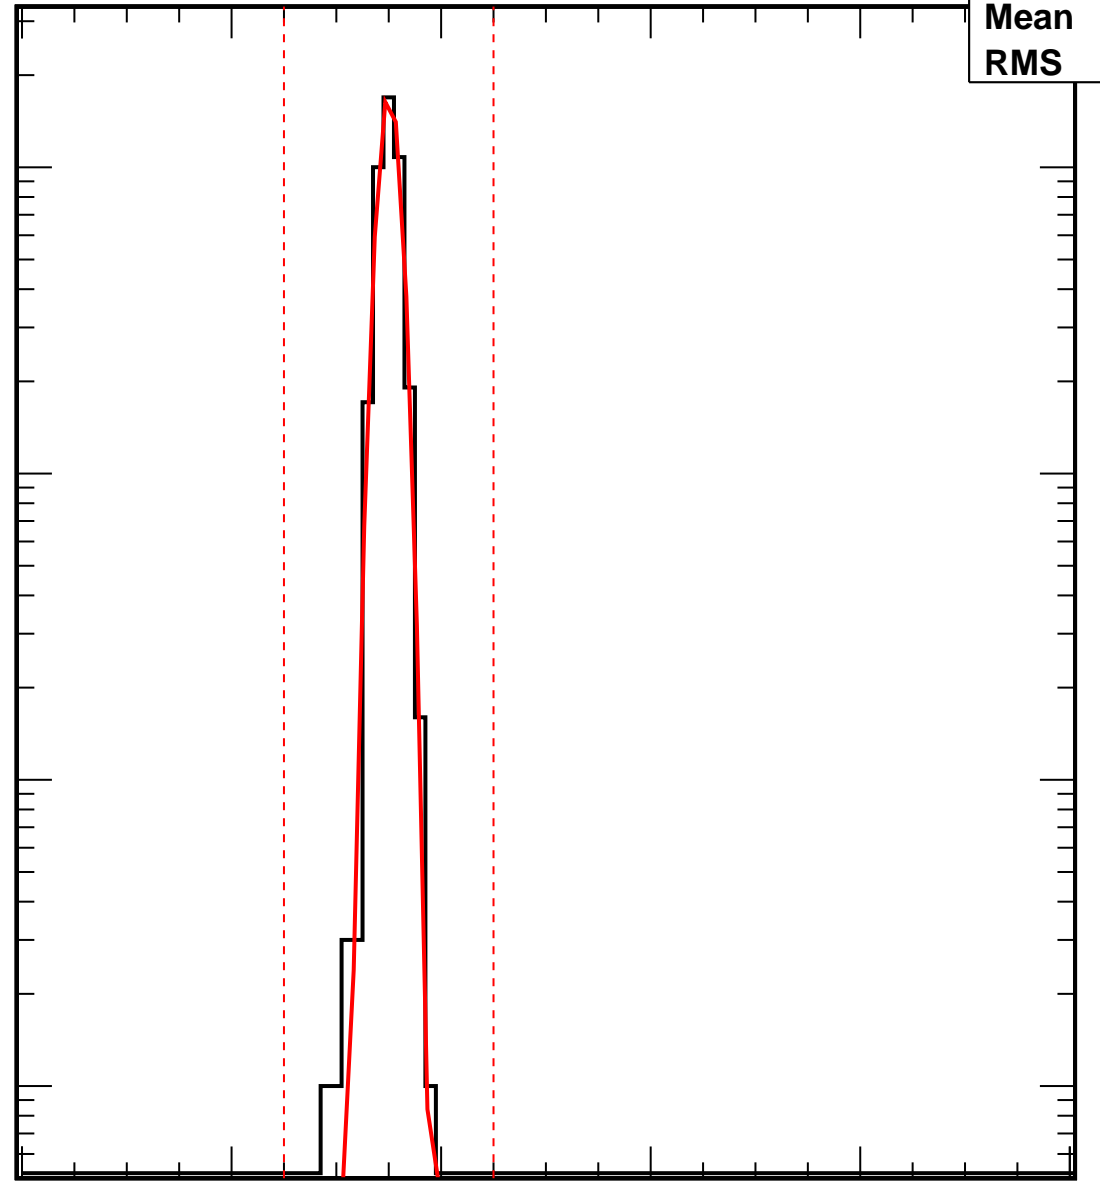

Vcal Threshold Trimmed

VcalThresholdTrimmed_24149

Entries	4160
Mean	35.03
RMS	0.9583

No. of Entries

10³
10²
10
1

0 20 40 60 80 100

Vcal Threshold