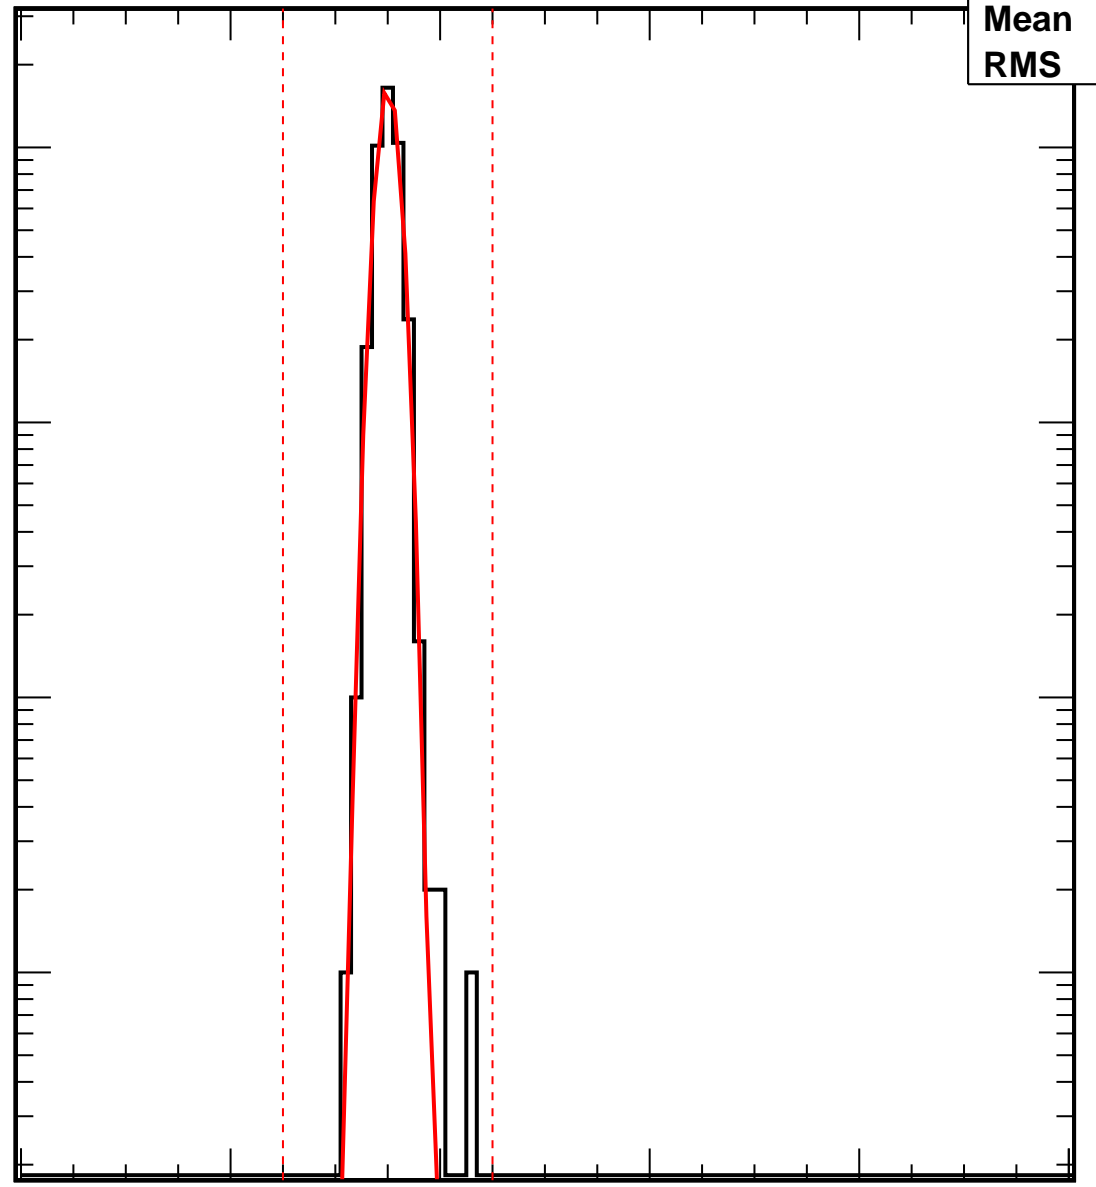

Vcal Threshold Trimmed

VcalThresholdTrimmed_24105

Entries	4160
Mean	35.04
RMS	0.998

No. of Entries

0 20 40 60 80 100

Vcal Threshold