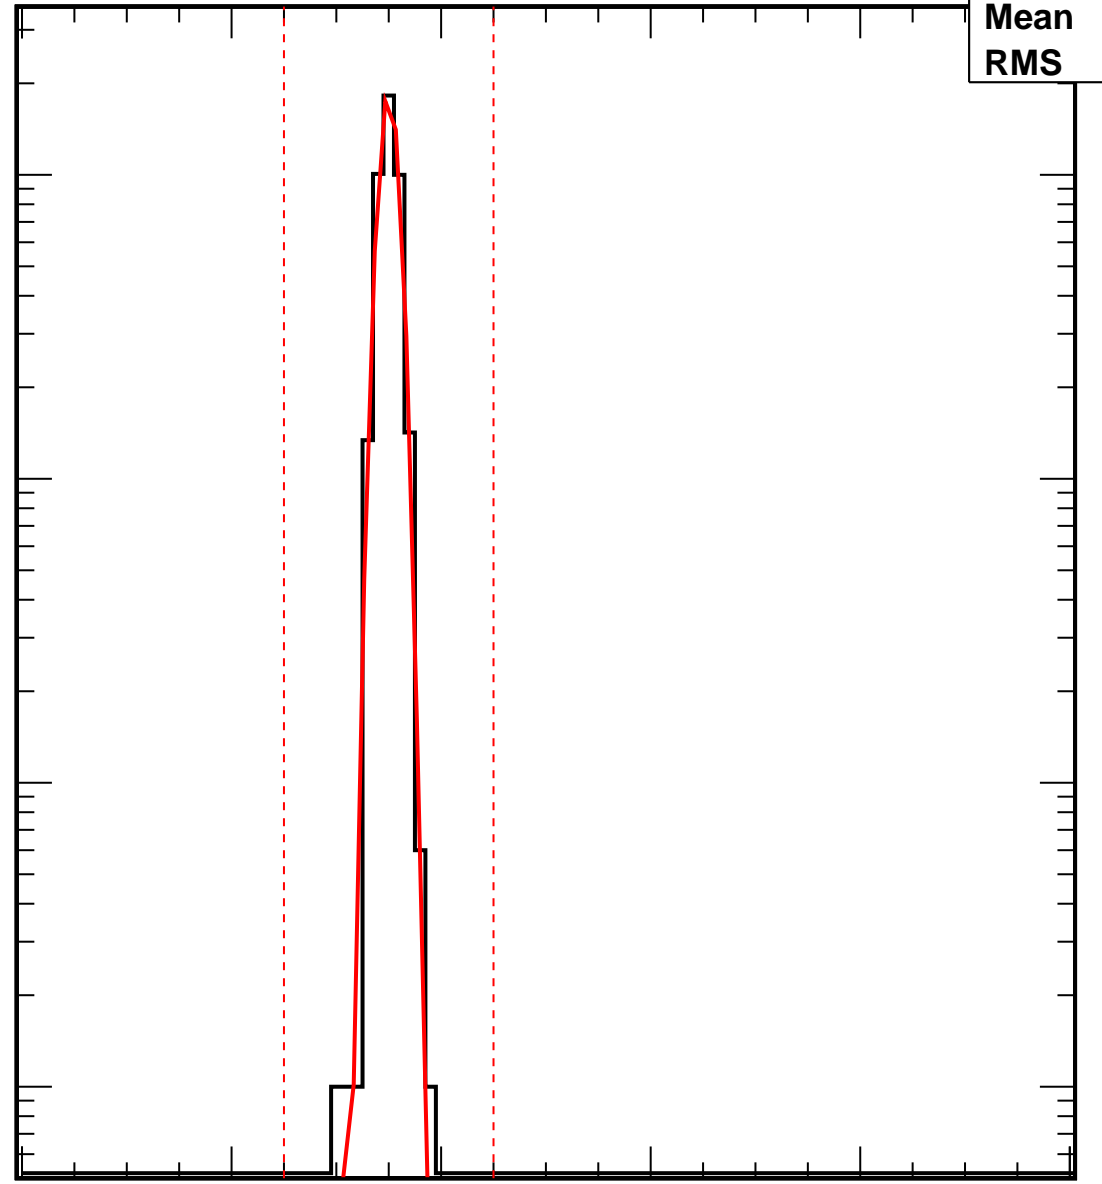

Vcal Threshold Trimmed

VcalThresholdTrimmed_23278

Entries	4116
Mean	35
RMS	0.886

No. of Entries

10³
10²
10
1

0 20 40 60 80 100

Vcal Threshold