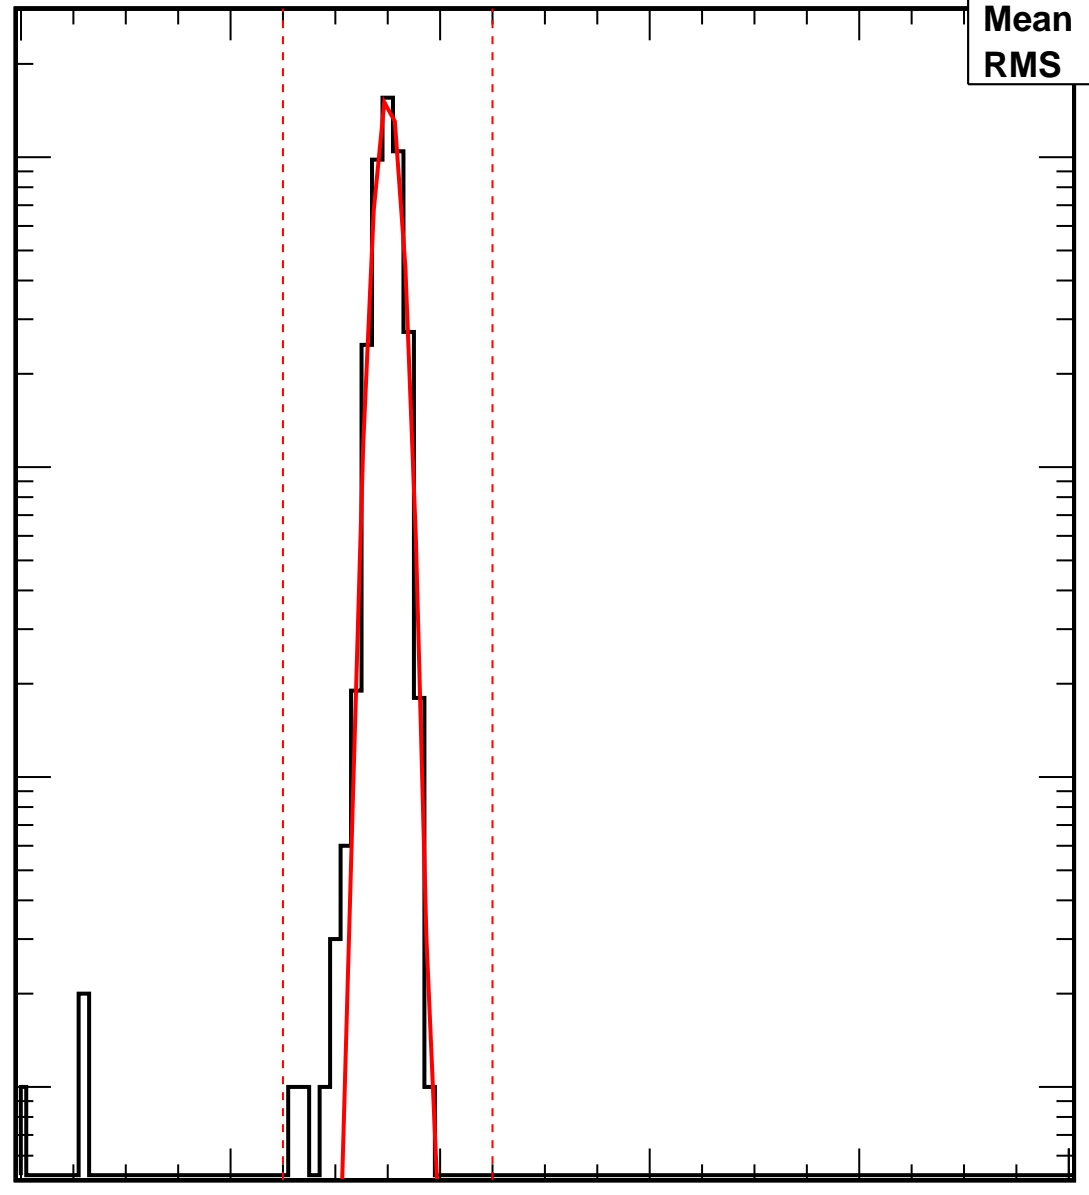

Vcal Threshold Trimmed

VcalThresholdTrimmed_23190

Entries	4157
Mean	34.99
RMS	1.363

No. of Entries

10³
10²
10
1

0 20 40 60 80 100

Vcal Threshold