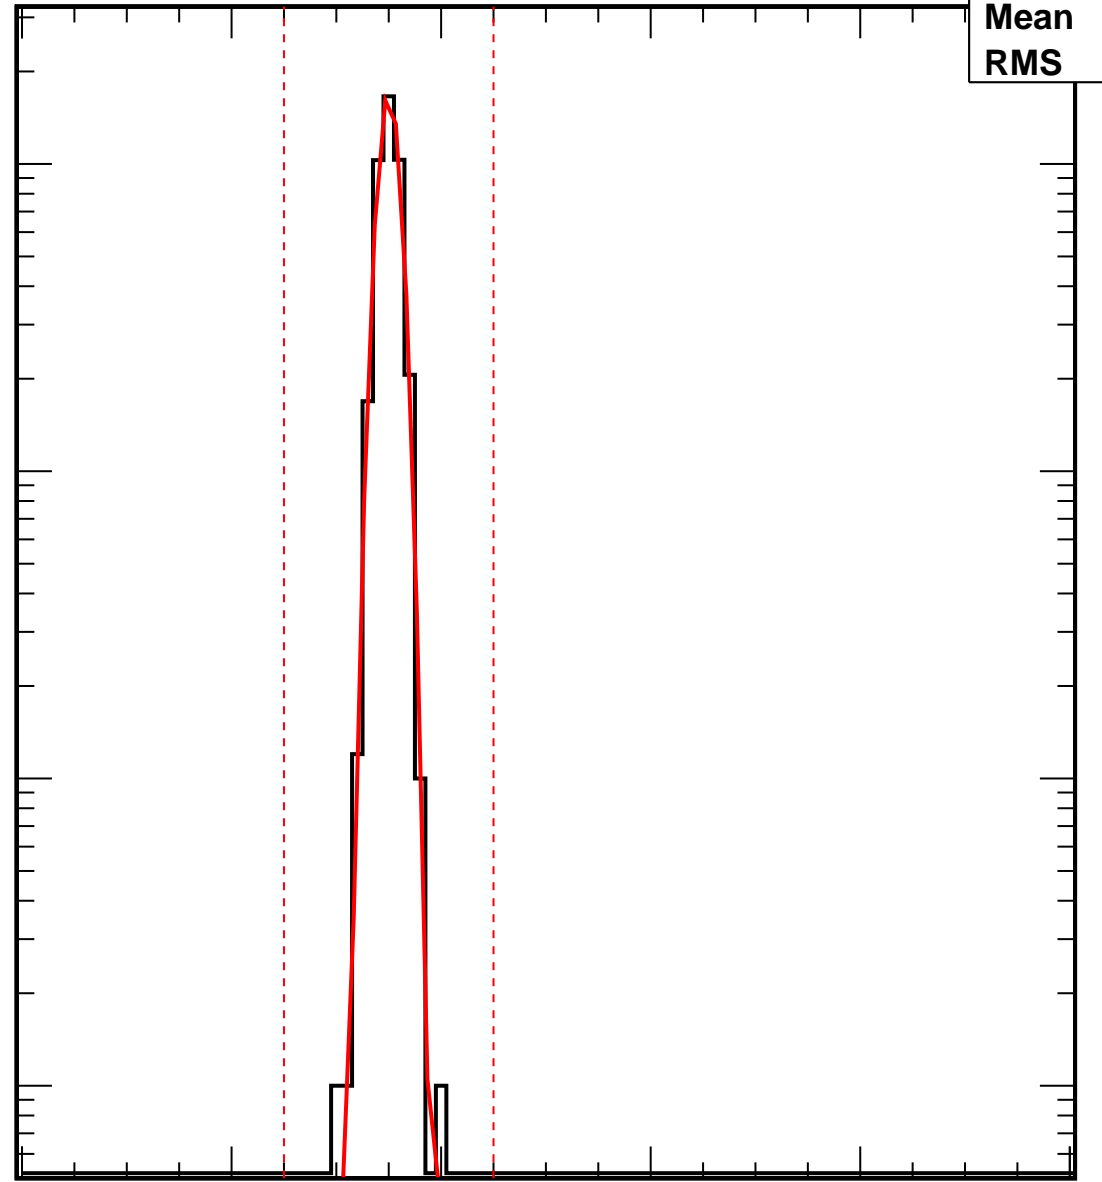

Vcal Threshold Trimmed

VcalThresholdTrimmed_23146

Entries	4121
Mean	35.02
RMS	0.9633

No. of Entries

10³
10²
10
1

0 20 40 60 80 100

Vcal Threshold