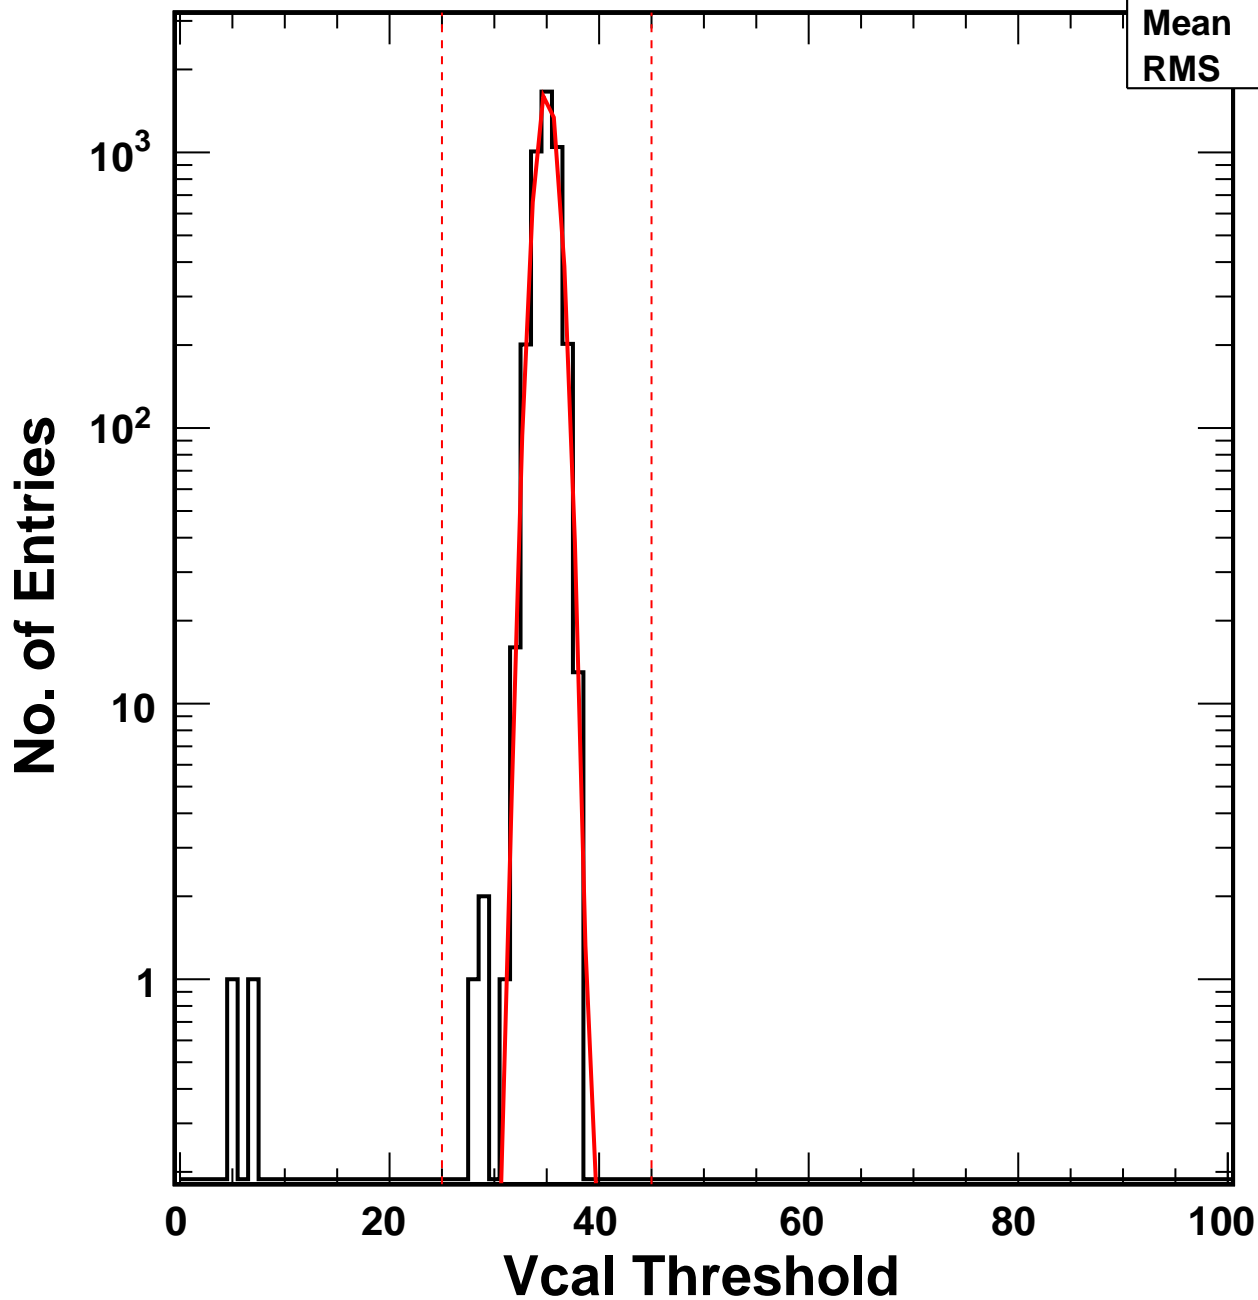

Vcal Threshold Trimmed

VcalThresholdTrimmed_22497

Entries 4154

Mean 34.99

RMS 1.176