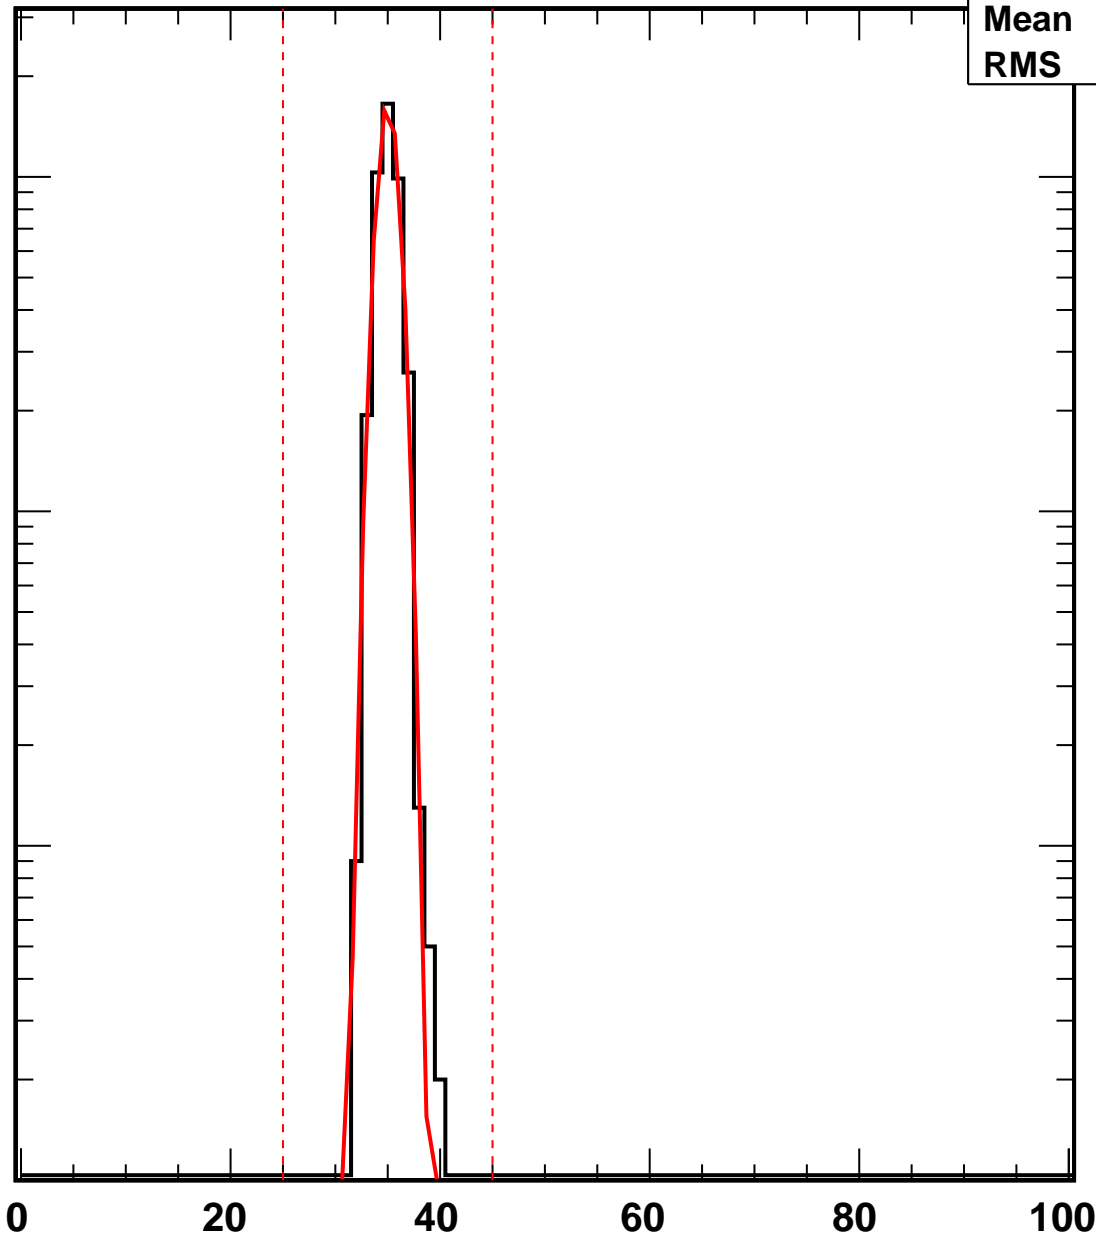

Vcal Threshold Trimmed

VcalThresholdTrimmed_18392

Entries	4158
Mean	35.03
RMS	1

No. of Entries

10³
10²
10
1

Vcal Threshold