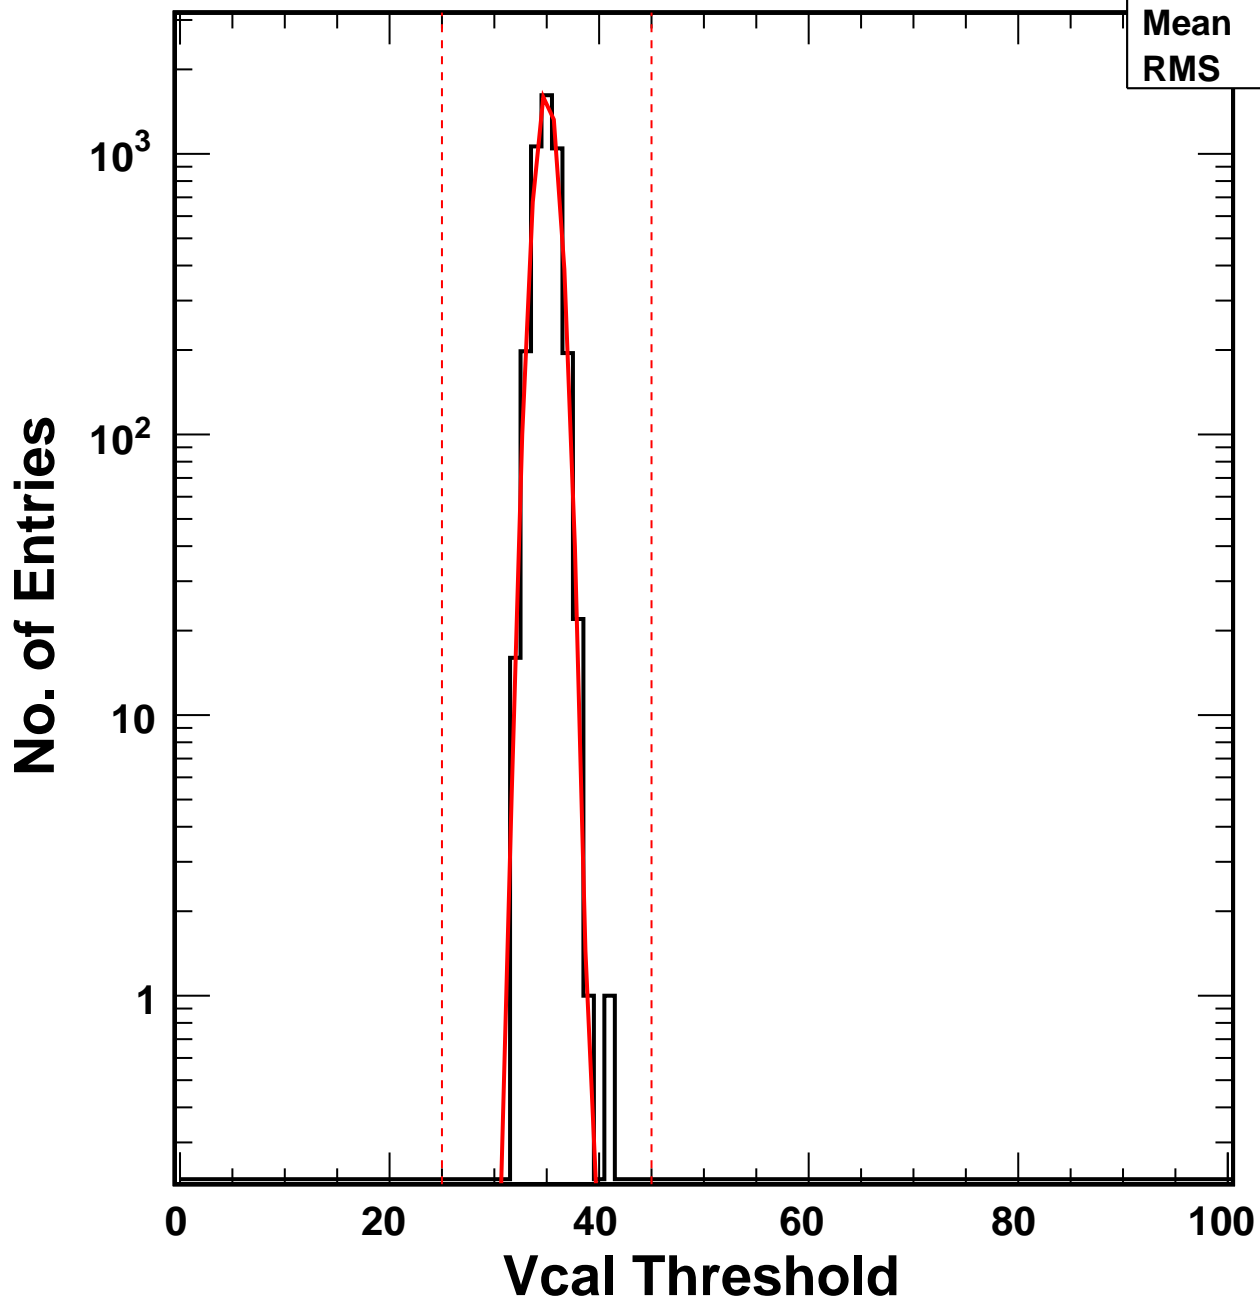

# Vcal Threshold Trimmed

VcalThresholdTrimmed\_17698

Entries 4160

Mean 35

RMS 0.9897