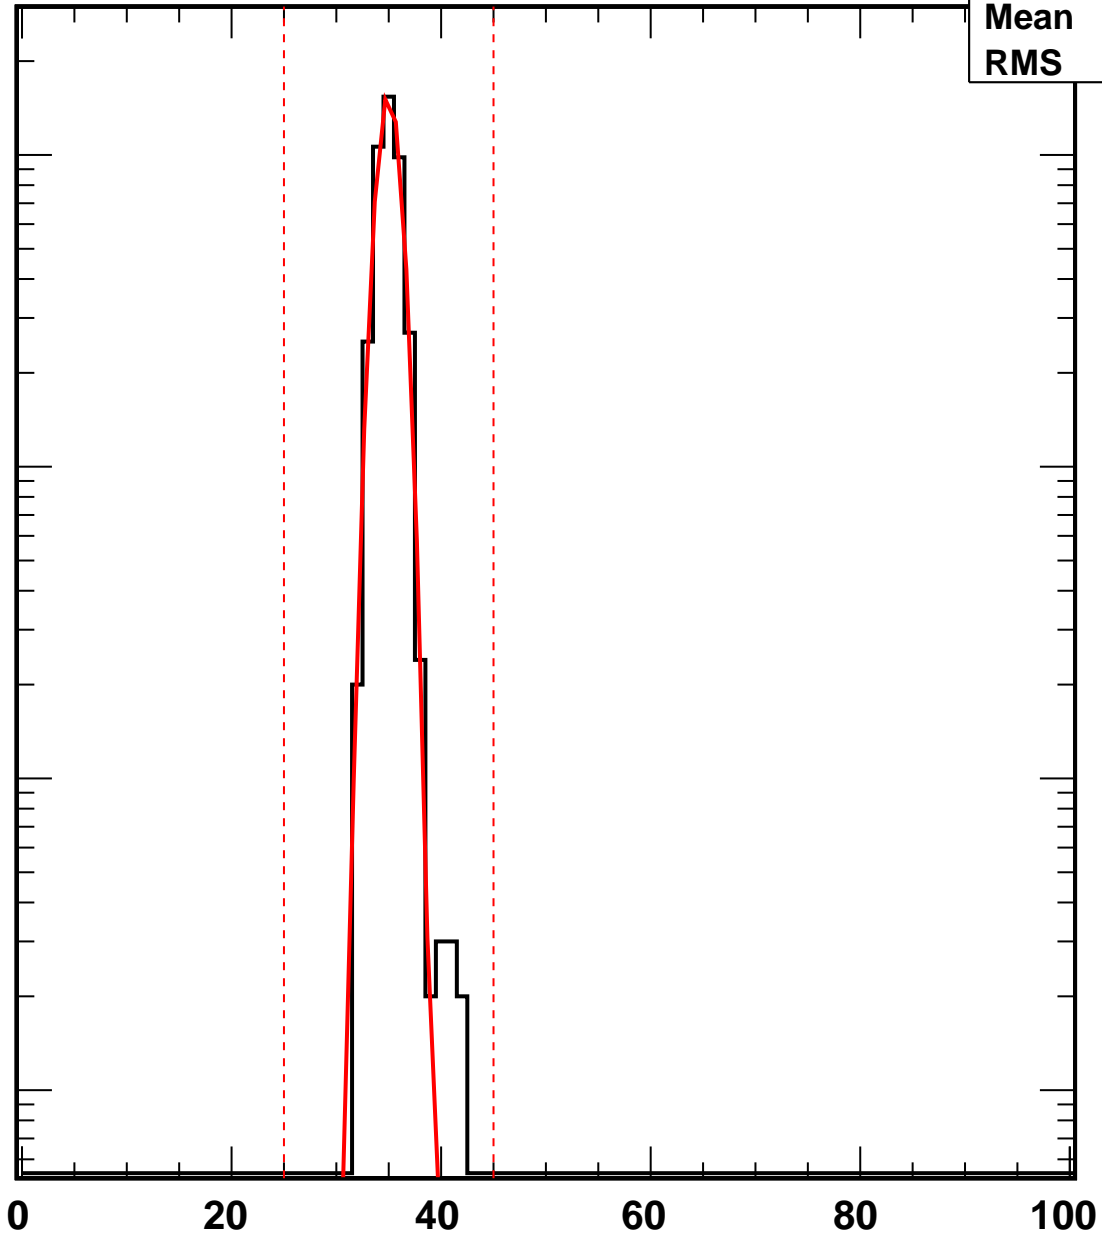

Vcal Threshold Trimmed

VcalThresholdTrimmed_17654

Entries	4159
Mean	35.01
RMS	1.079

No. of Entries

10³
10²
10
1

Vcal Threshold