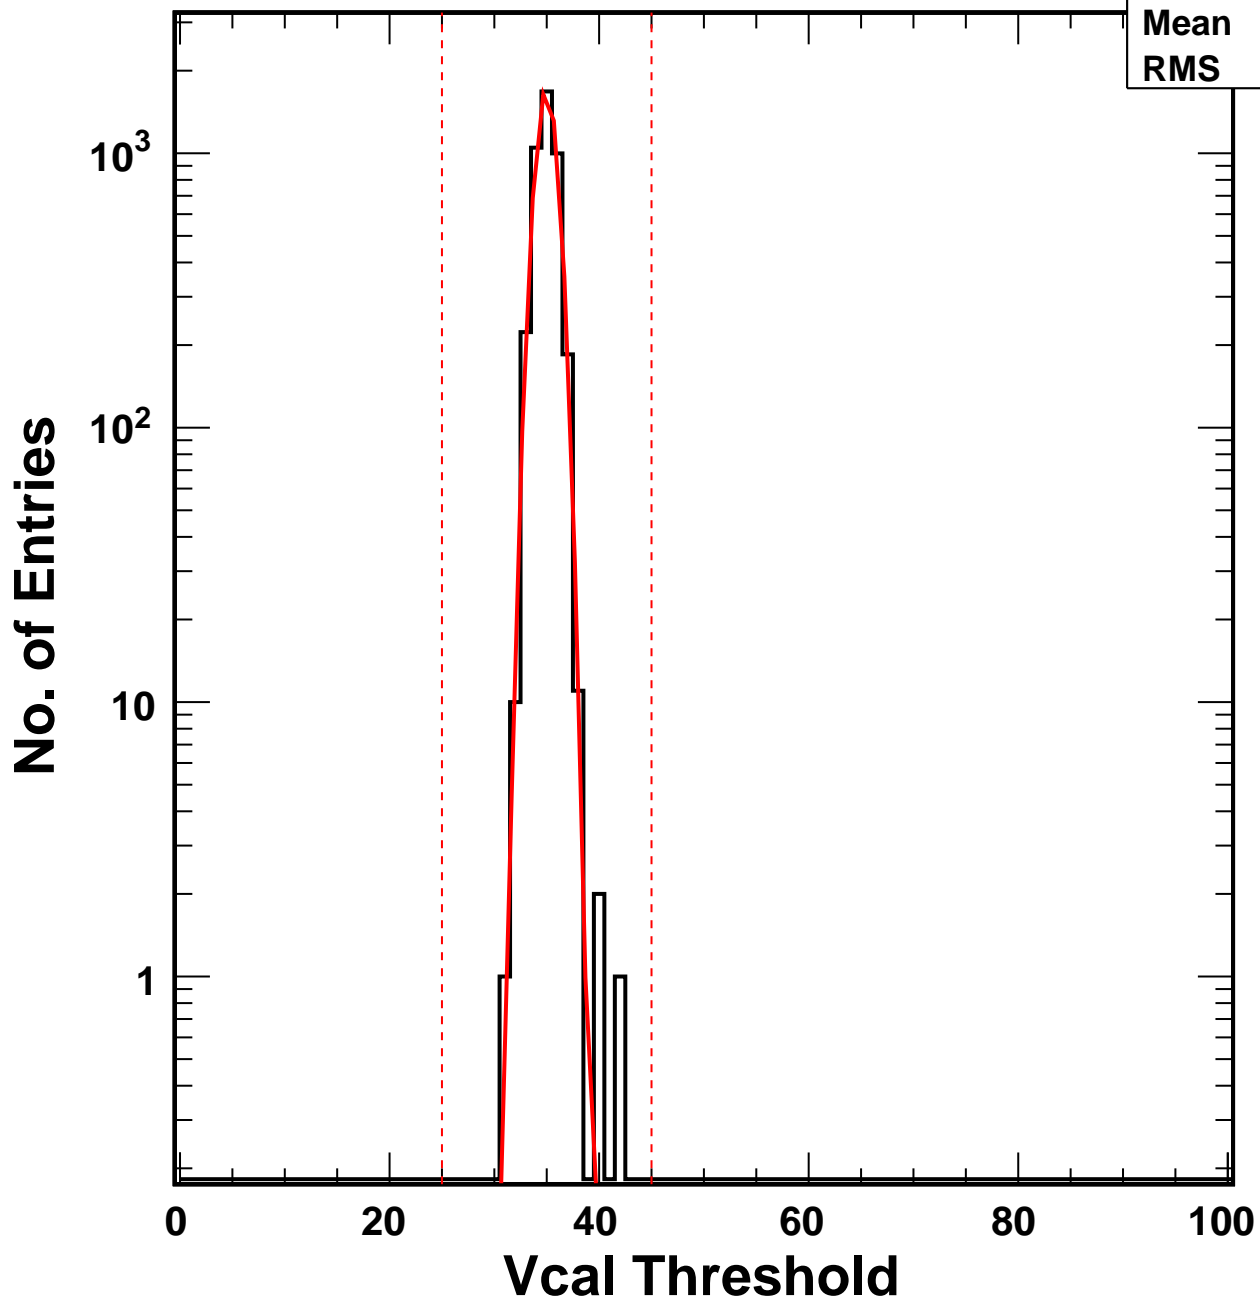

# Vcal Threshold Trimmed

VcalThresholdTrimmed\_17003

Entries 4160

Mean 34.97

RMS 0.9781