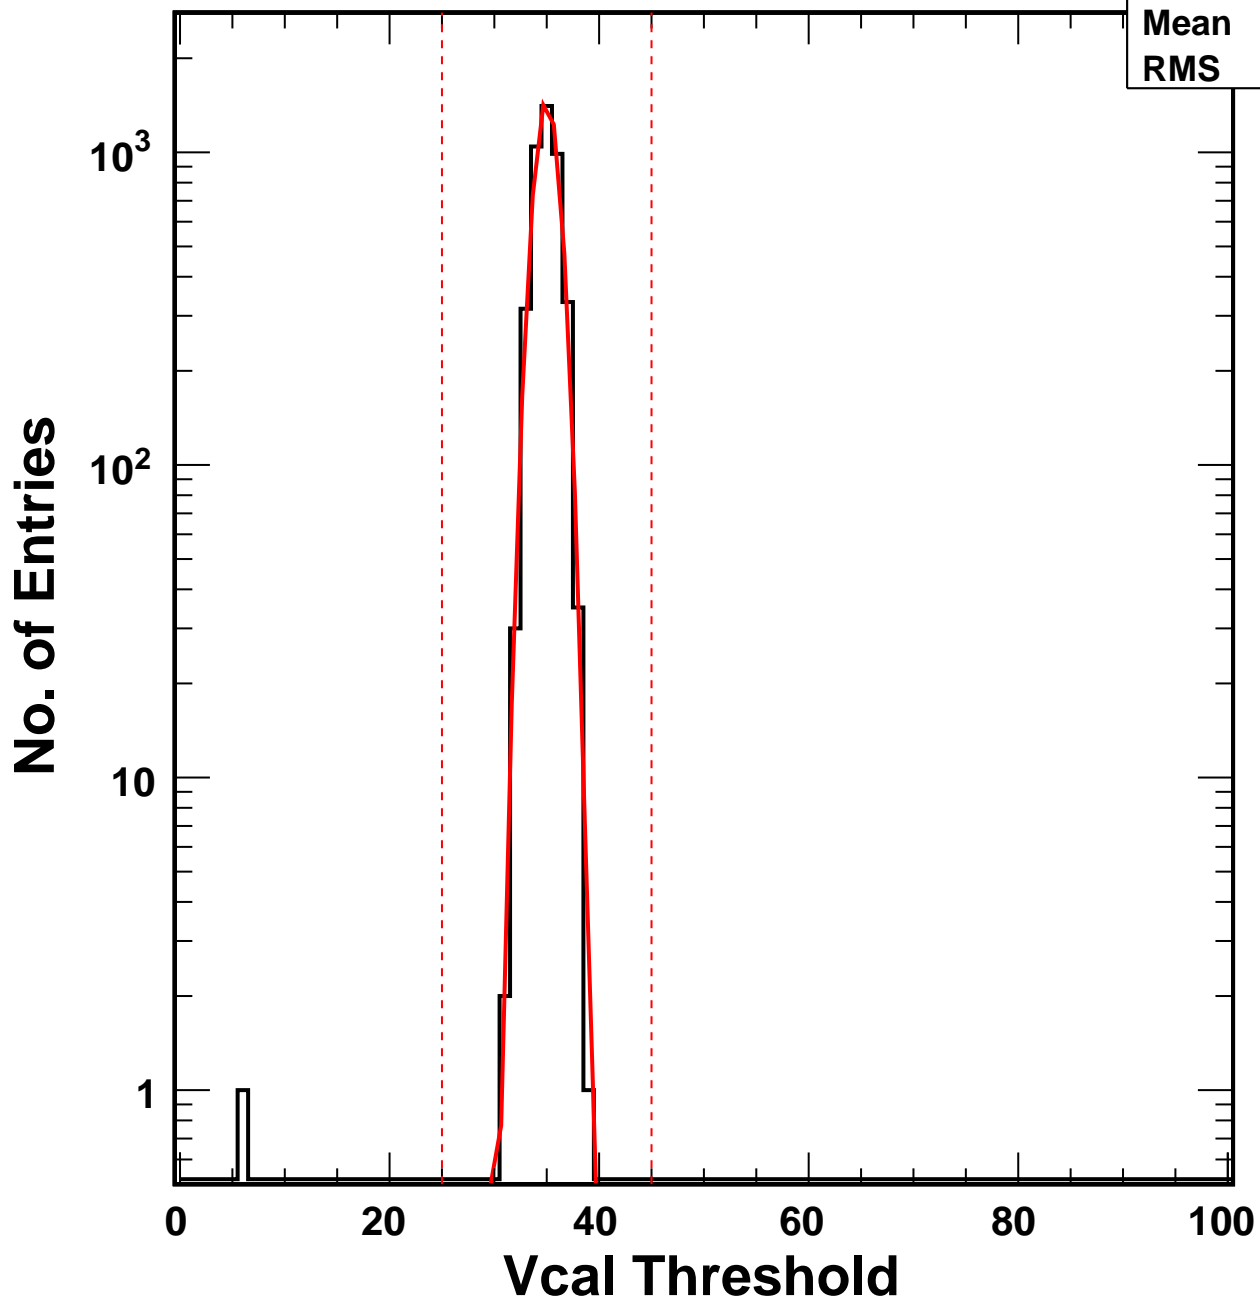

Vcal Threshold Trimmed

VcalThresholdTrimmed_8833

Entries 4157

Mean 34.99

RMS 1.211