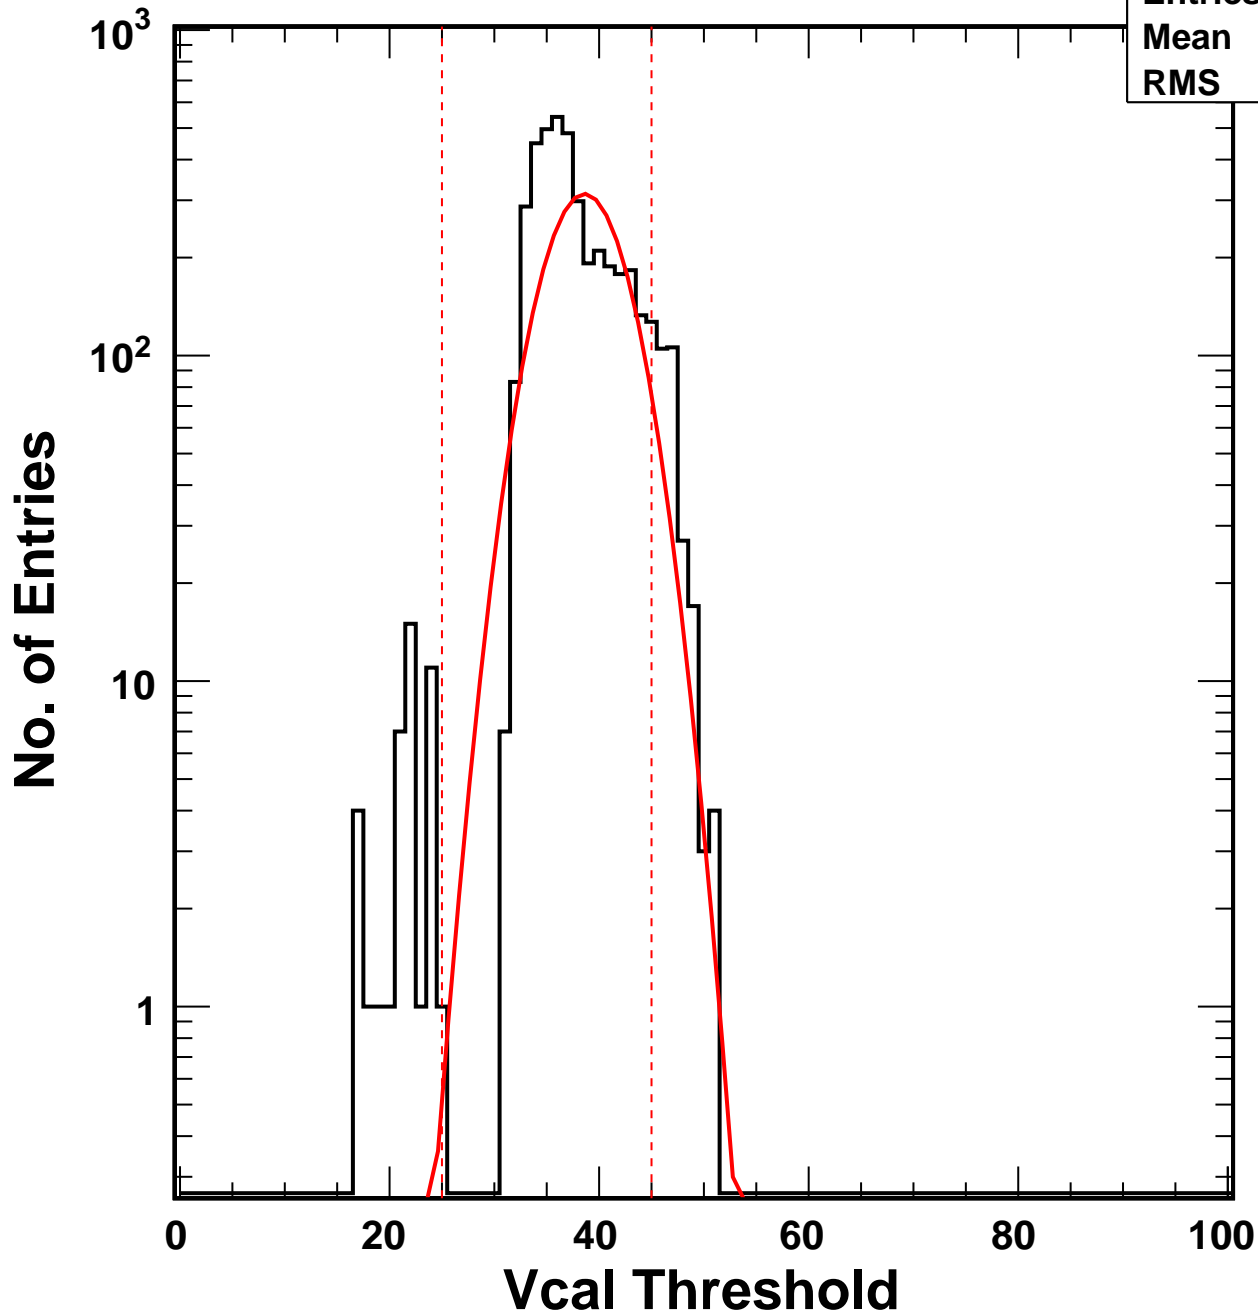

Vcal Threshold Trimmed

VcalThresholdTrimmed_8710

Entries	4158
Mean	37.84
RMS	4.339