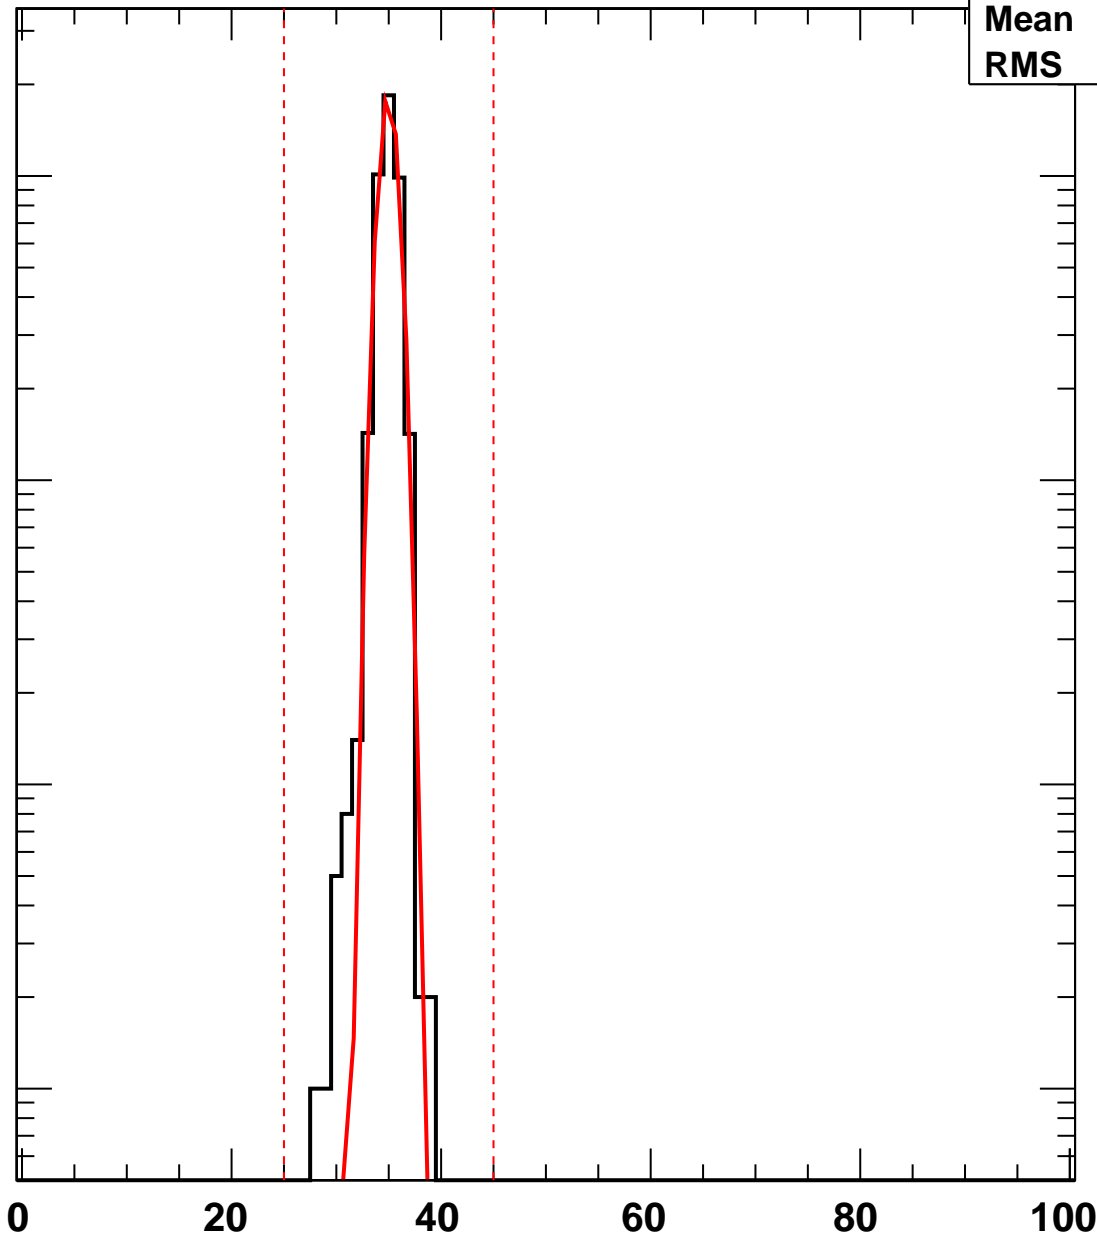

Vcal Threshold Trimmed

VcalThresholdTrimmed_12221

| | |
|----------------|---------------|
| Entries | 4160 |
| Mean | 34.97 |
| RMS | 0.9367 |

No. of Entries

10³
10²
10
1

Vcal Threshold