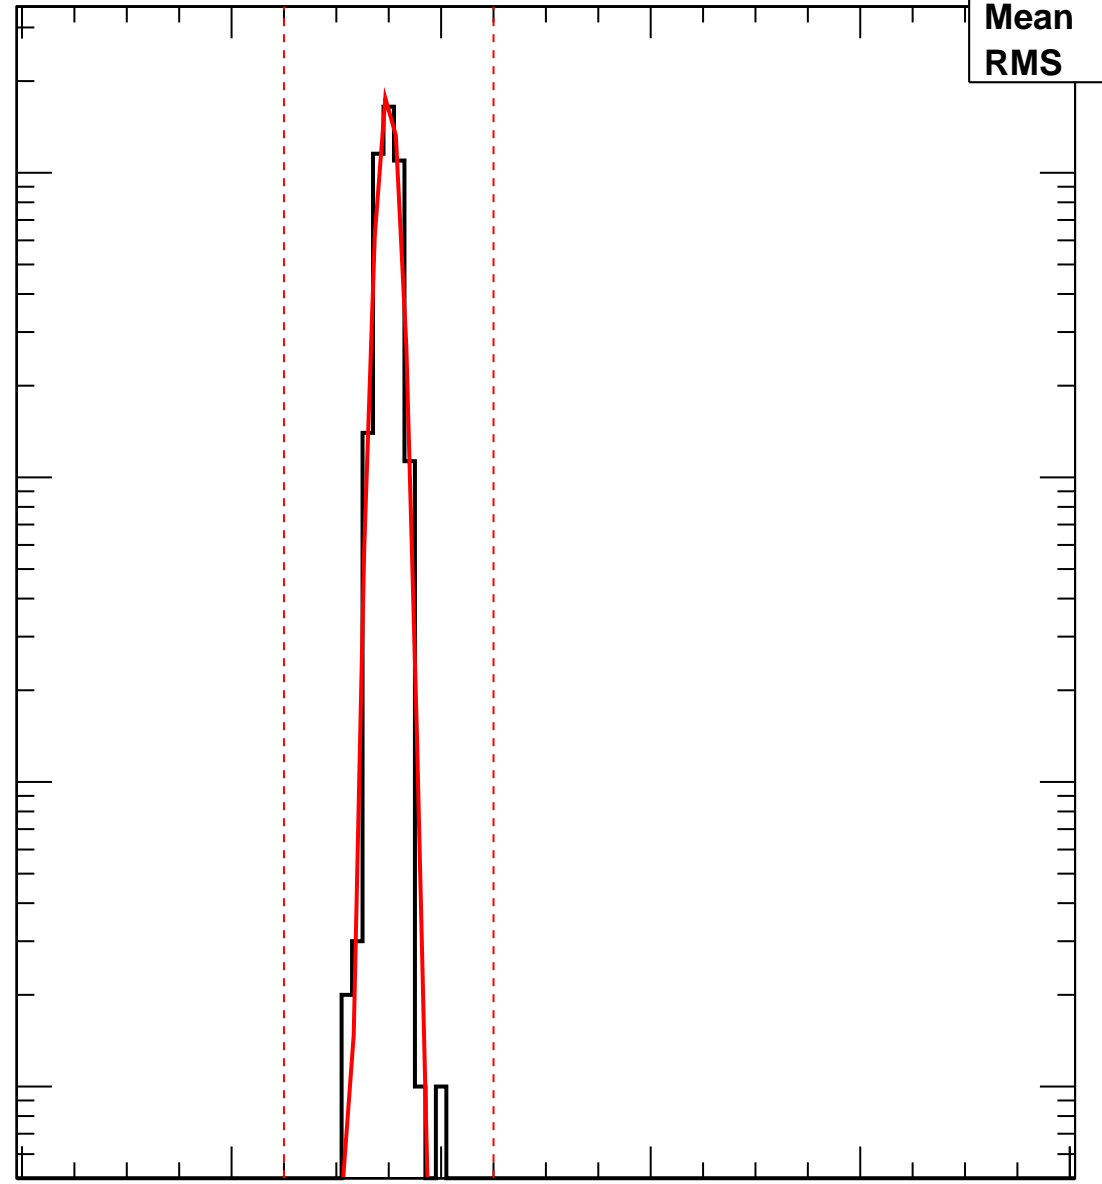

Vcal Threshold Trimmed

VcalThresholdTrimmed_2773

Entries	4160
Mean	34.97
RMS	0.8978

No. of Entries

10³
10²
10
1

0 20 40 60 80 100

Vcal Threshold