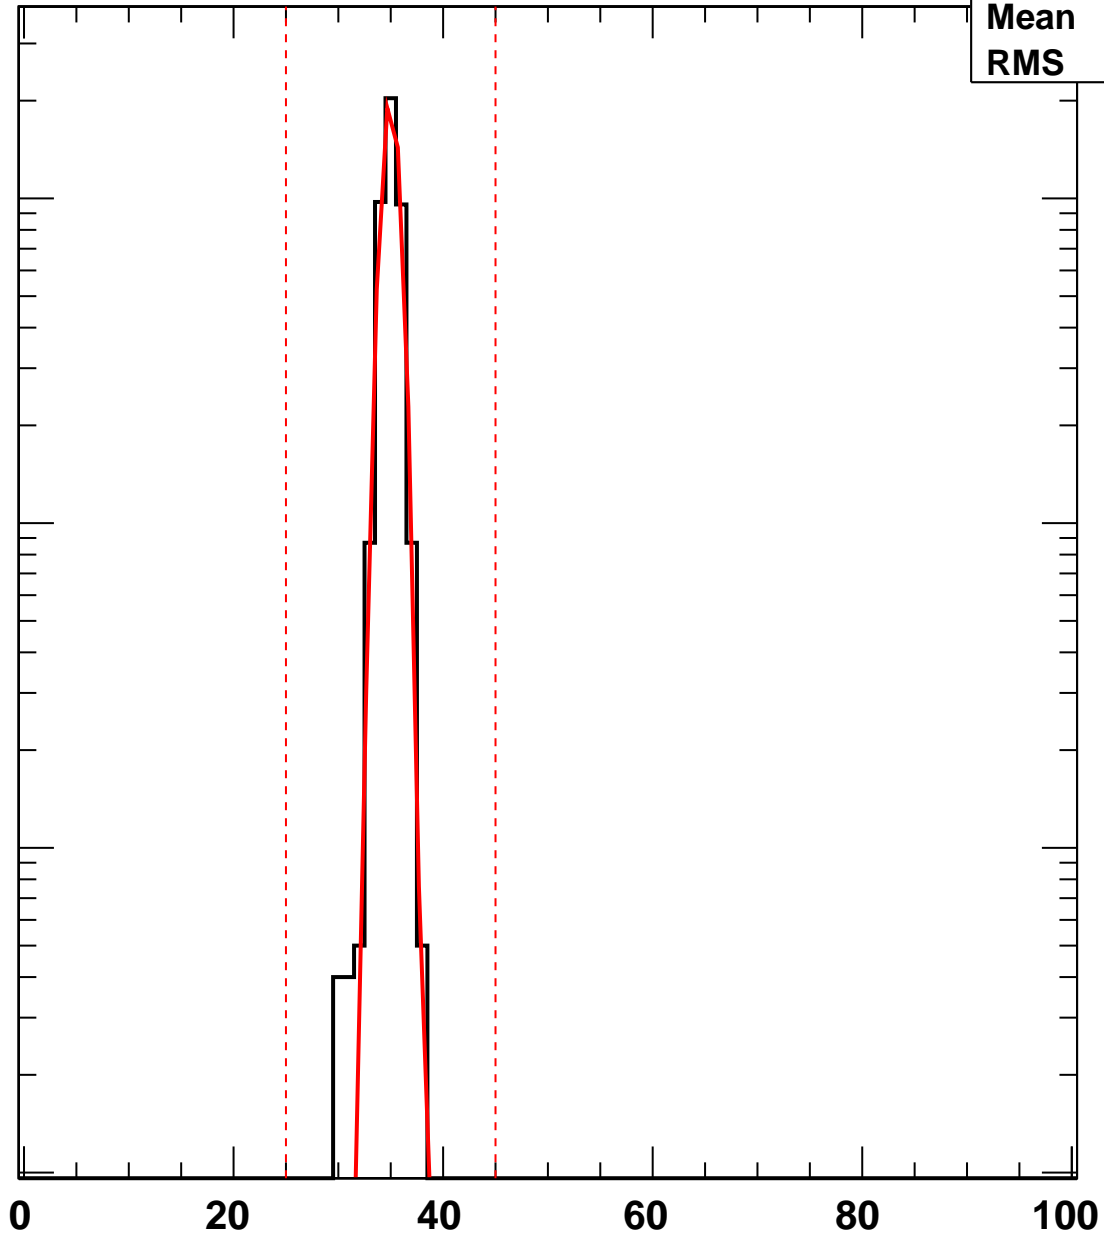

Vcal Threshold Trimmed

VcalThresholdTrimmed_17080

Entries	4160
Mean	34.99
RMS	0.8324

No. of Entries

10³
10²
10
1

Vcal Threshold