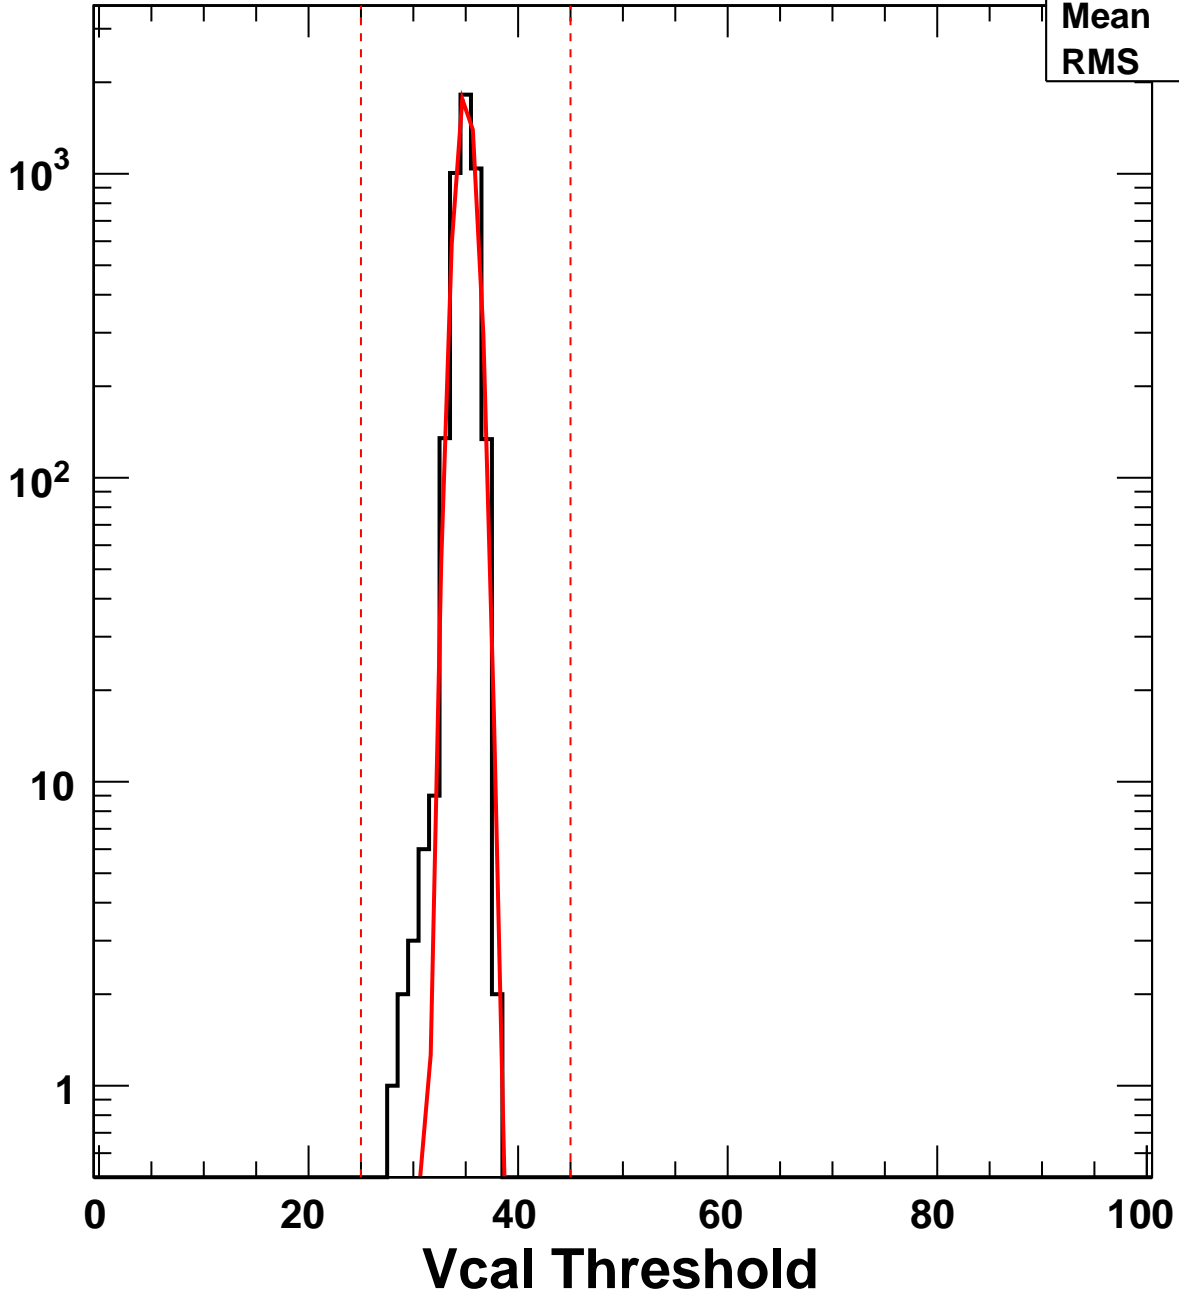

Vcal Threshold Trimmed

VcalThresholdTrimmed_17430

Entries	4160
Mean	34.99
RMS	0.919

No. of Entries

Vcal Threshold