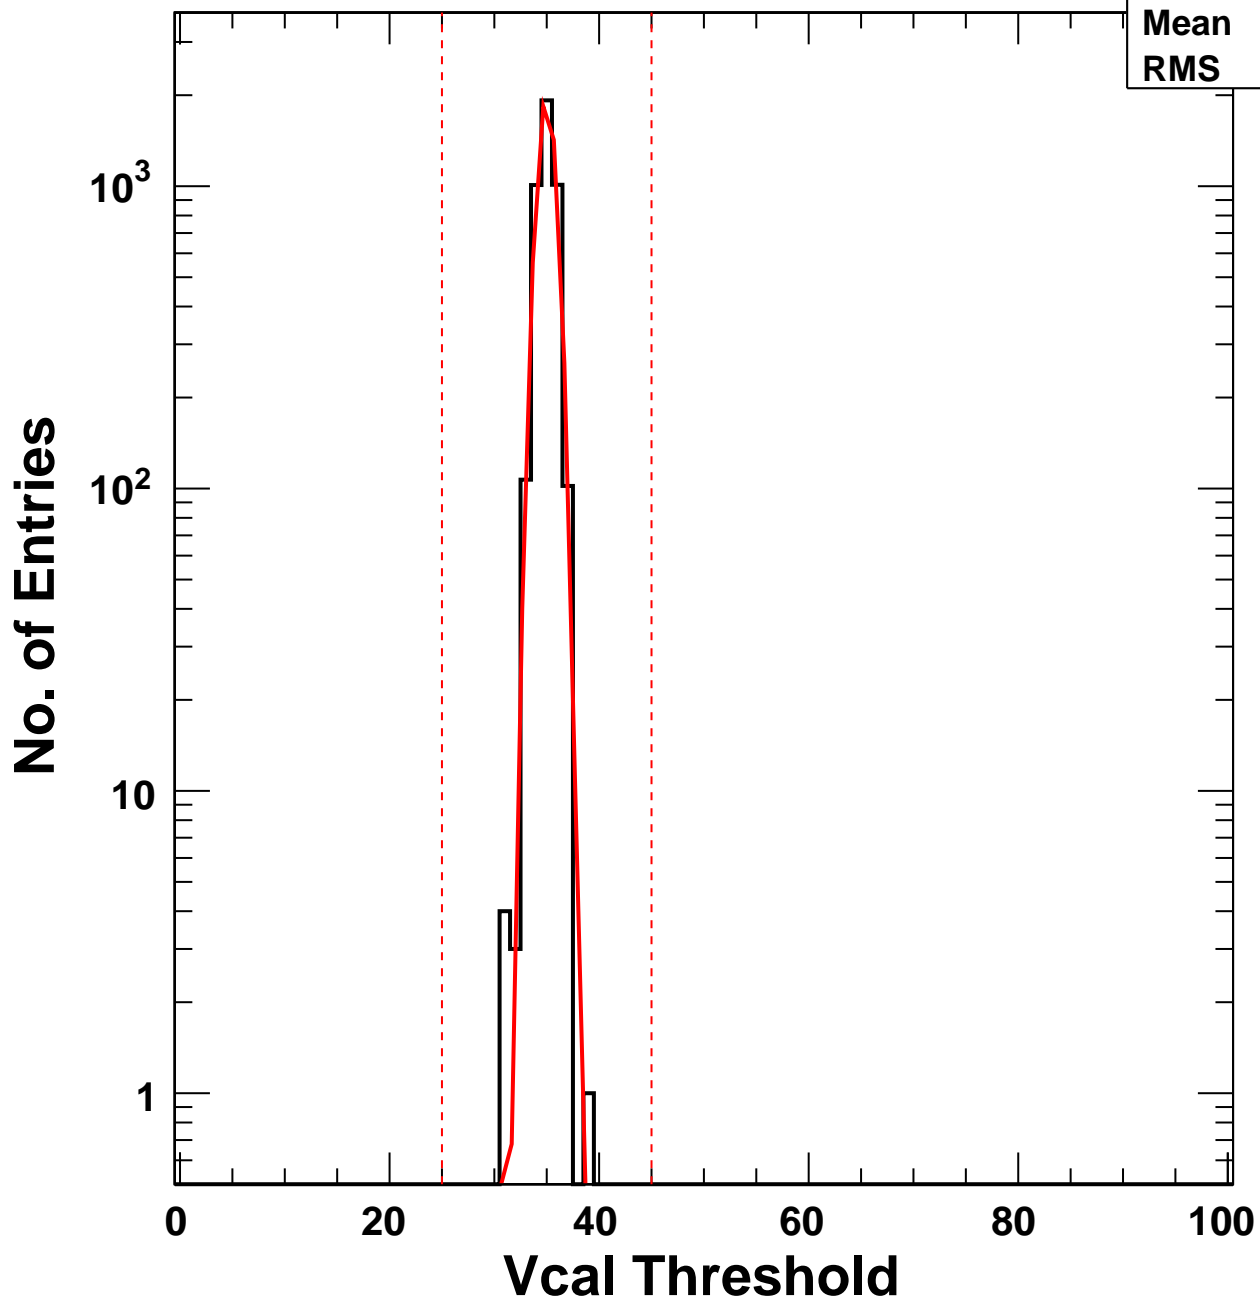

Vcal Threshold Trimmed

VcalThresholdTrimmed_16447

Entries	4160
Mean	34.99
RMS	0.8439