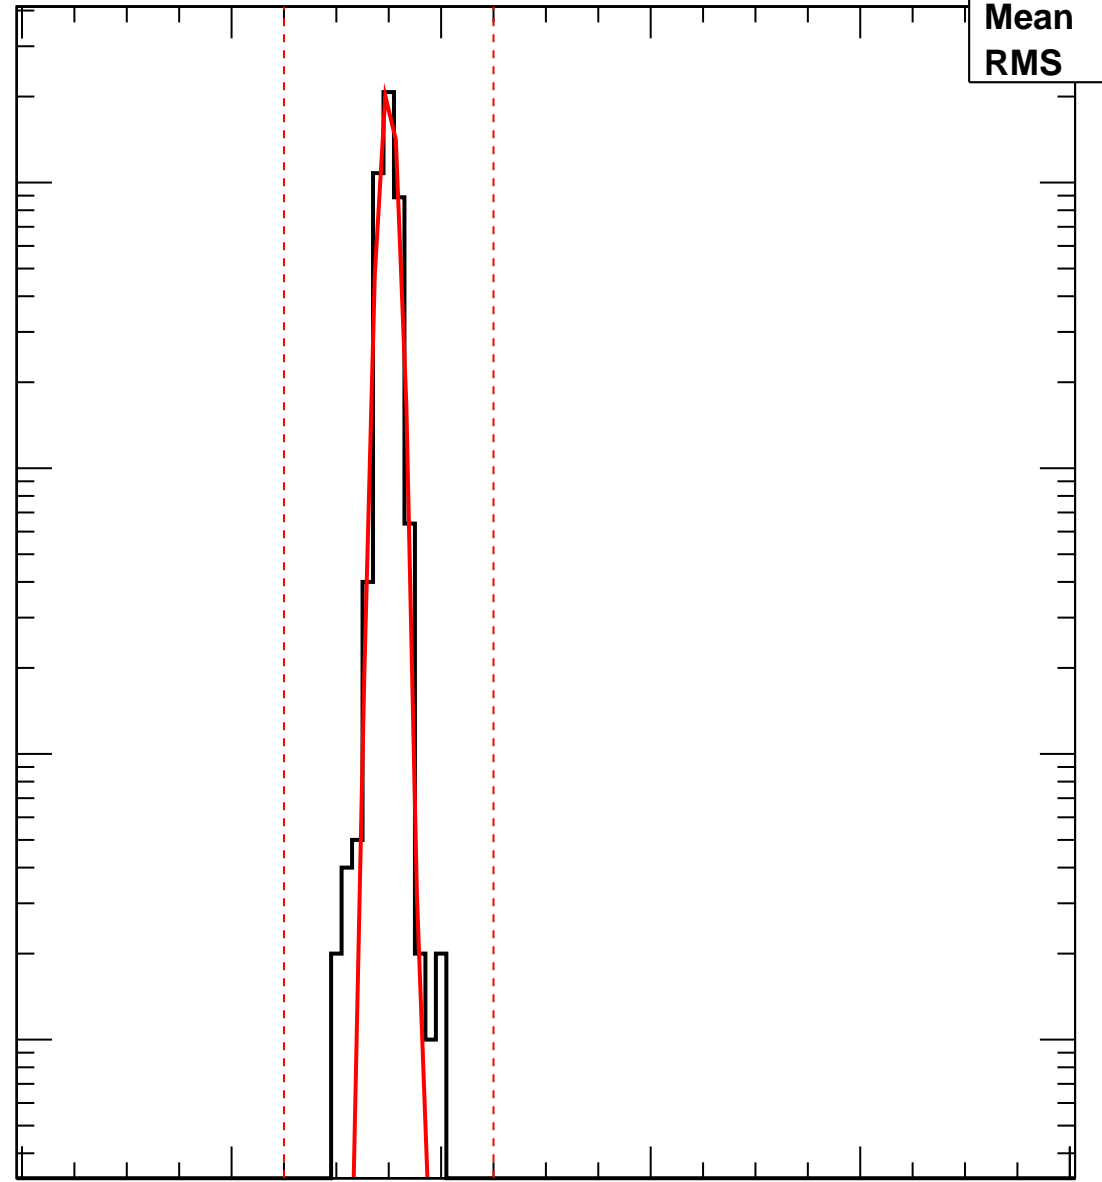

# Vcal Threshold Trimmed

VcalThresholdTrimmed\_20979

<b>Entries</b>	<b>4160</b>
<b>Mean</b>	<b>34.96</b>
<b>RMS</b>	<b>0.7935</b>

No. of Entries

10<sup>3</sup>  
10<sup>2</sup>  
10  
1

0 20 40 60 80 100

Vcal Threshold