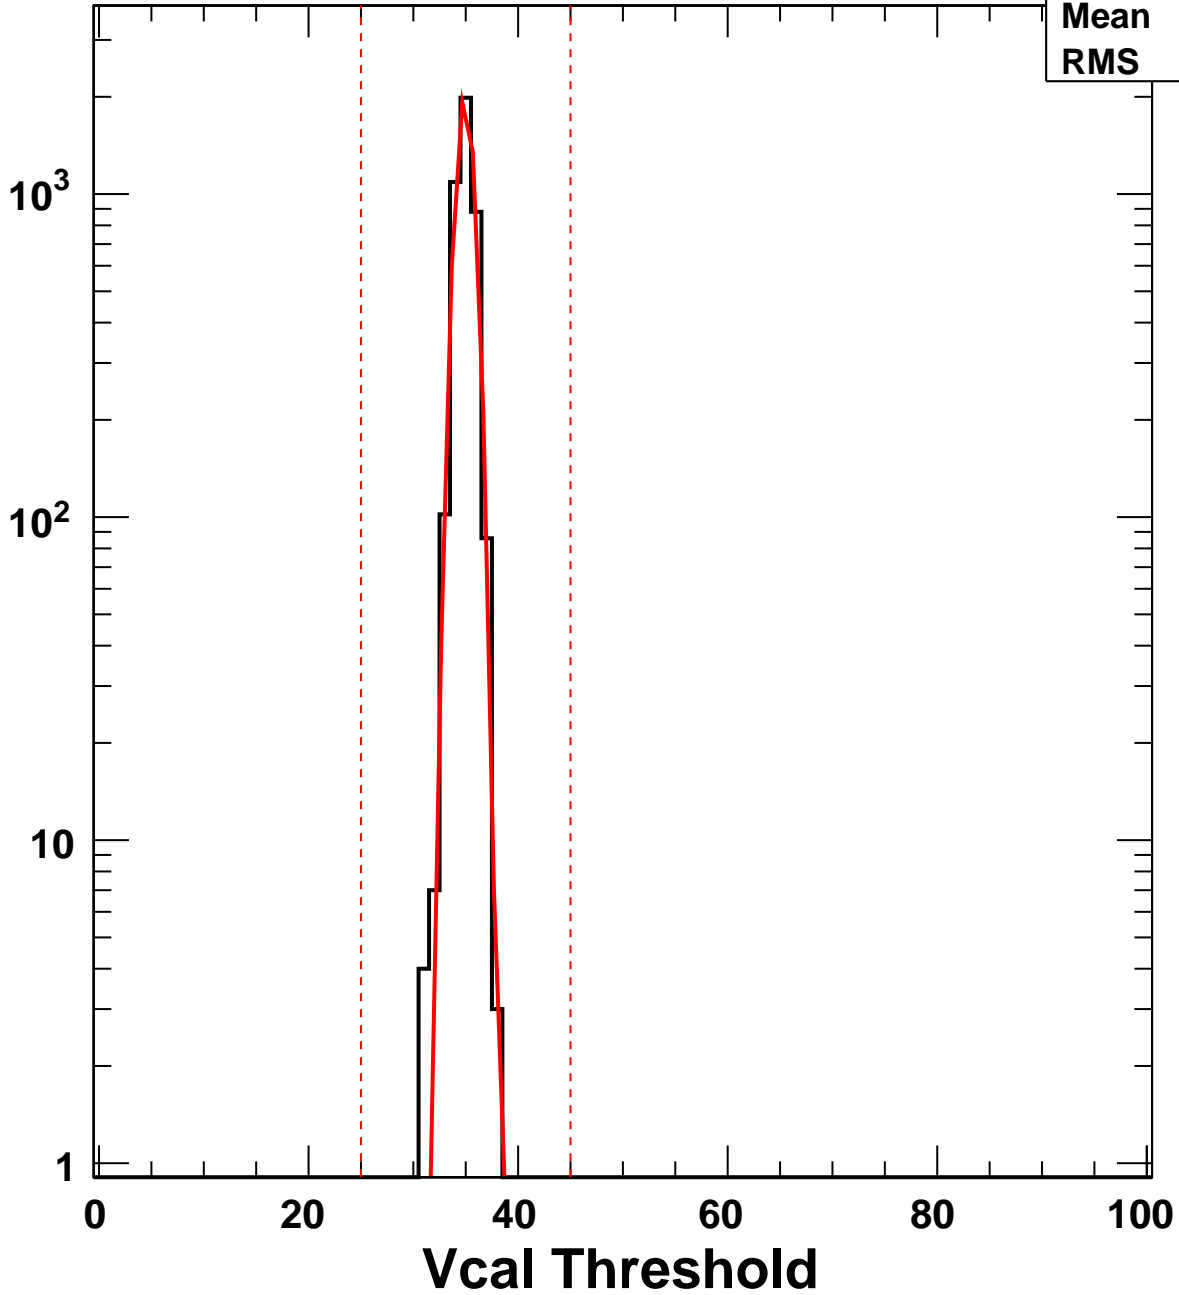

Vcal Threshold Trimmed

VcalThresholdTrimmed_10019

| | |
|----------------|---------------|
| Entries | 4160 |
| Mean | 34.94 |
| RMS | 0.8291 |

No. of Entries

Vcal Threshold