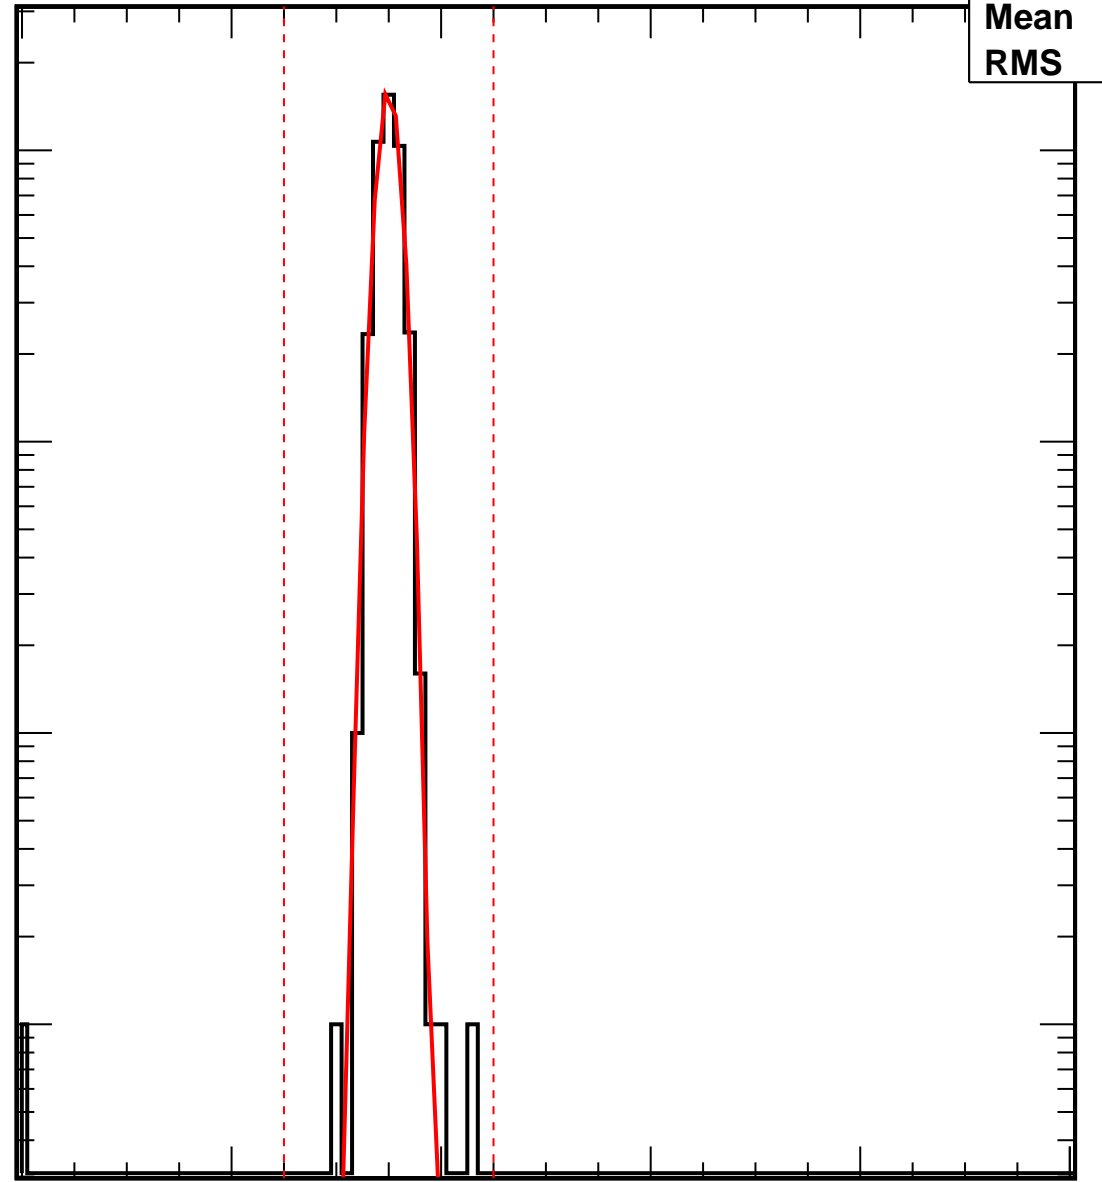

Vcal Threshold Trimmed

VcalThresholdTrimmed_32269

Entries	4160
Mean	34.99
RMS	1.158

No. of Entries

10³
10²
10
1

0 20 40 60 80 100

Vcal Threshold