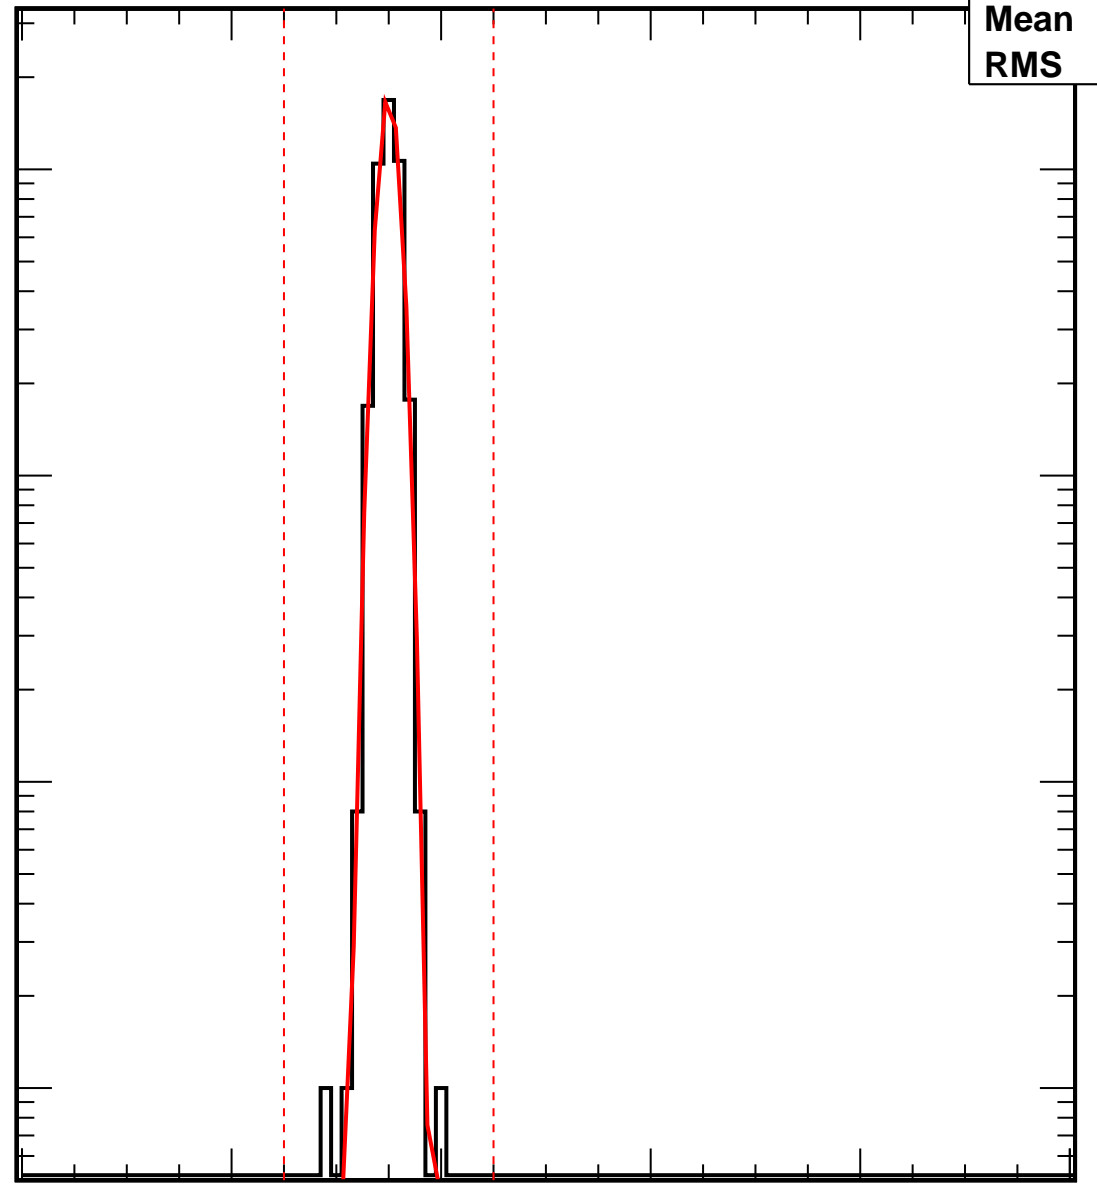

Vcal Threshold Trimmed

VcalThresholdTrimmed_32621

Entries	4160
Mean	35.01
RMS	0.945

No. of Entries

10³
10²
10
1

0 20 40 60 80 100

Vcal Threshold