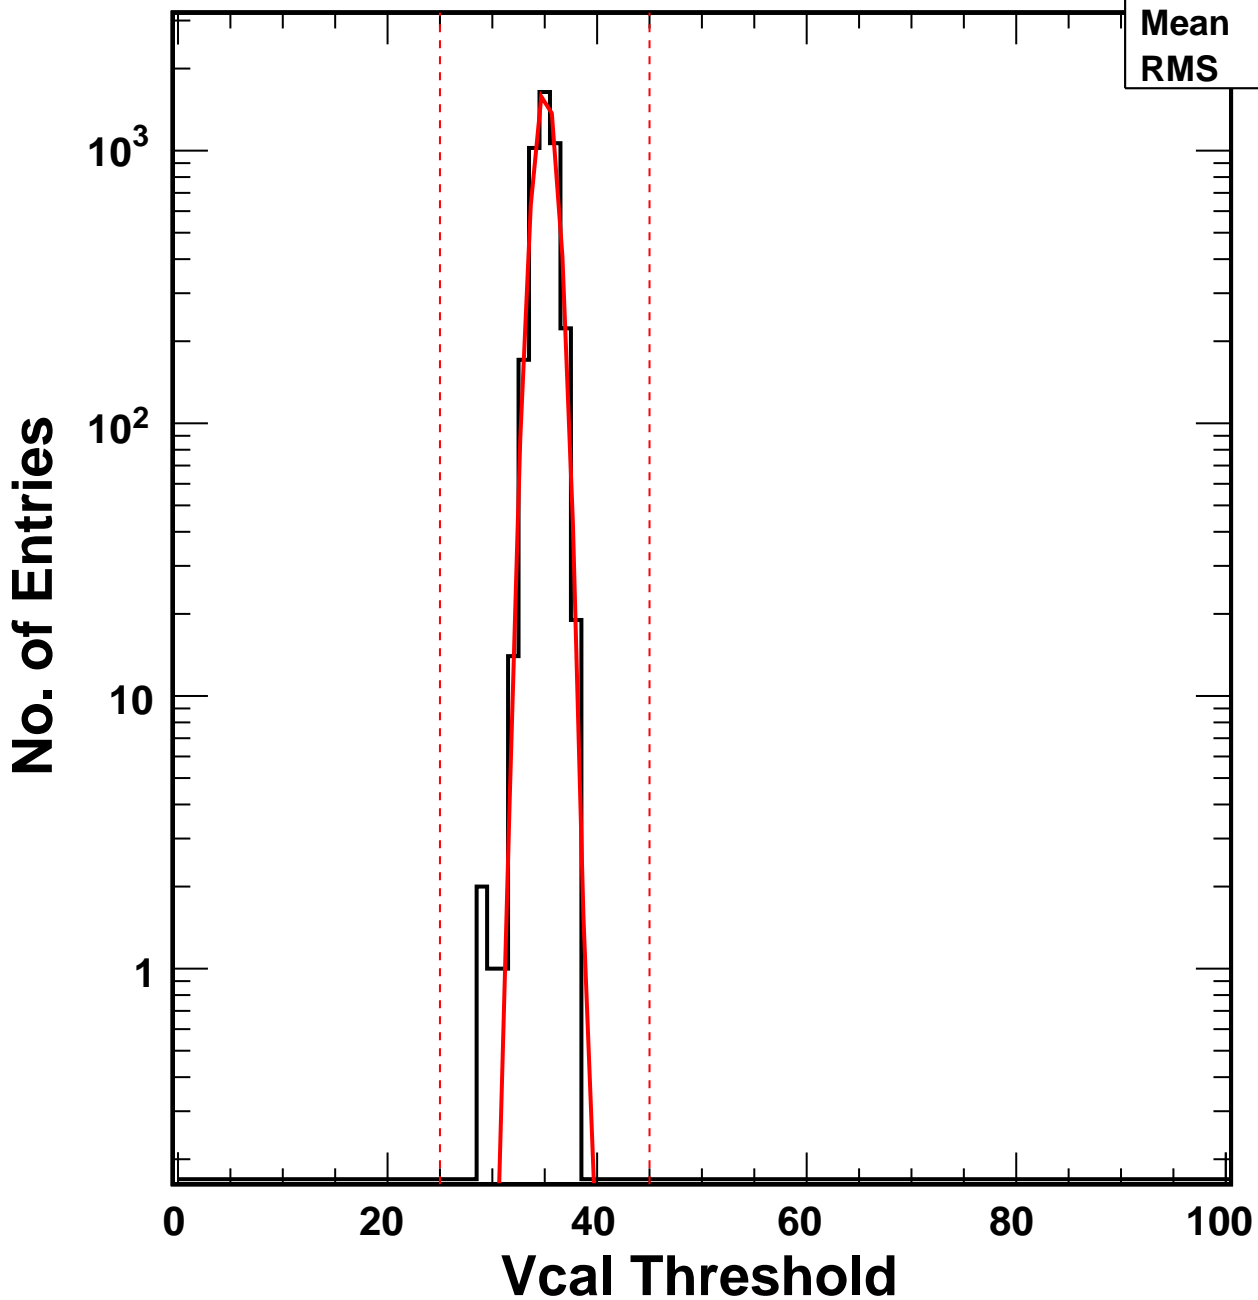

Vcal Threshold Trimmed

VcalThresholdTrimmed_32577	
Entries	4160
Mean	35.03
RMS	0.989