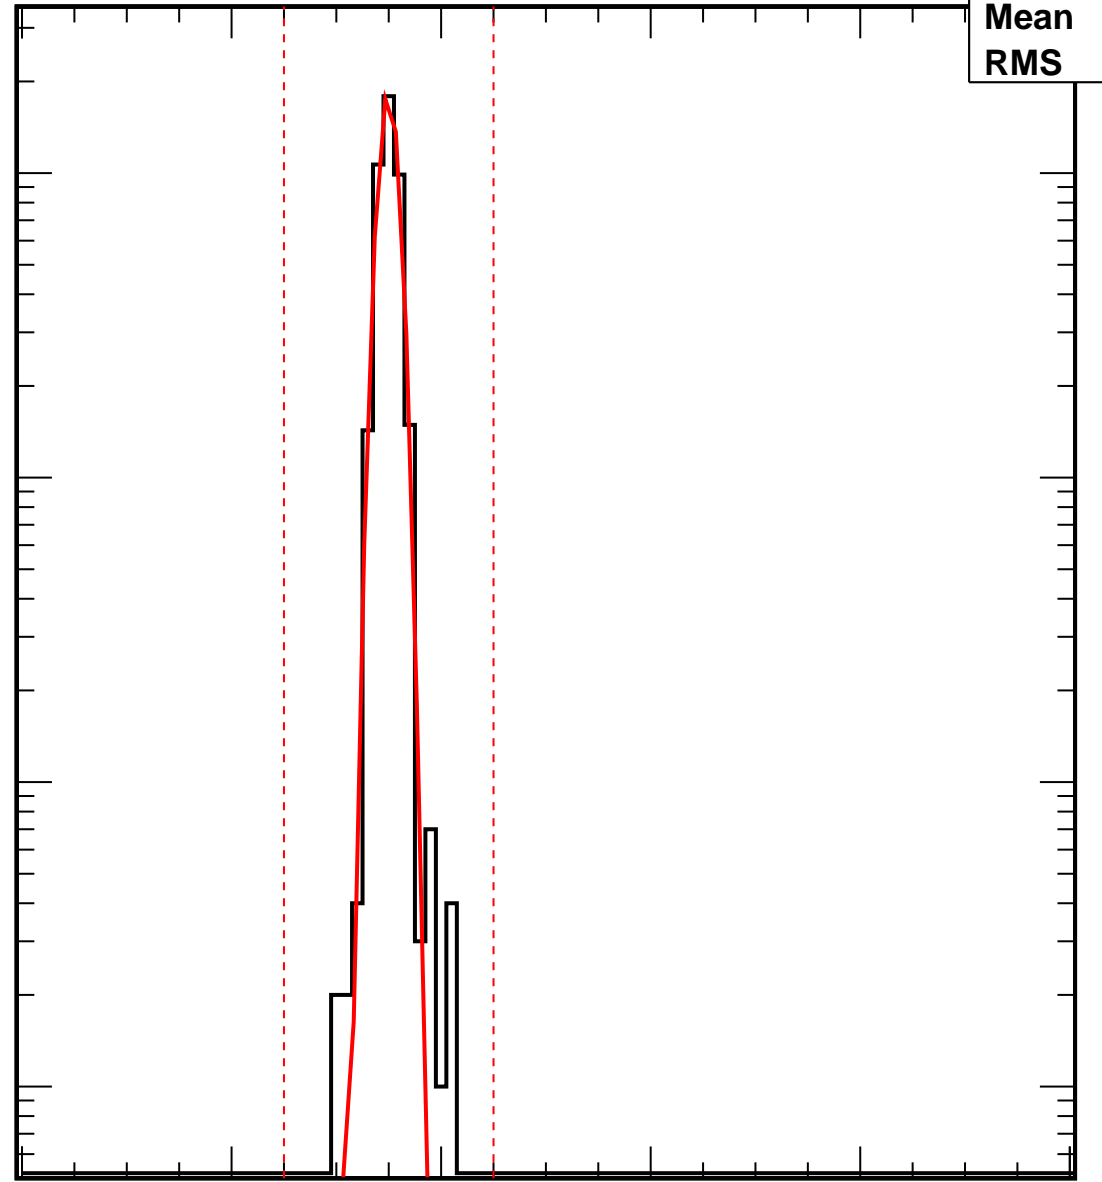

Vcal Threshold Trimmed

VcalThresholdTrimmed_31398

Entries	4160
Mean	34.99
RMS	0.9367

No. of Entries

10³
10²
10
1

0 20 40 60 80 100

Vcal Threshold