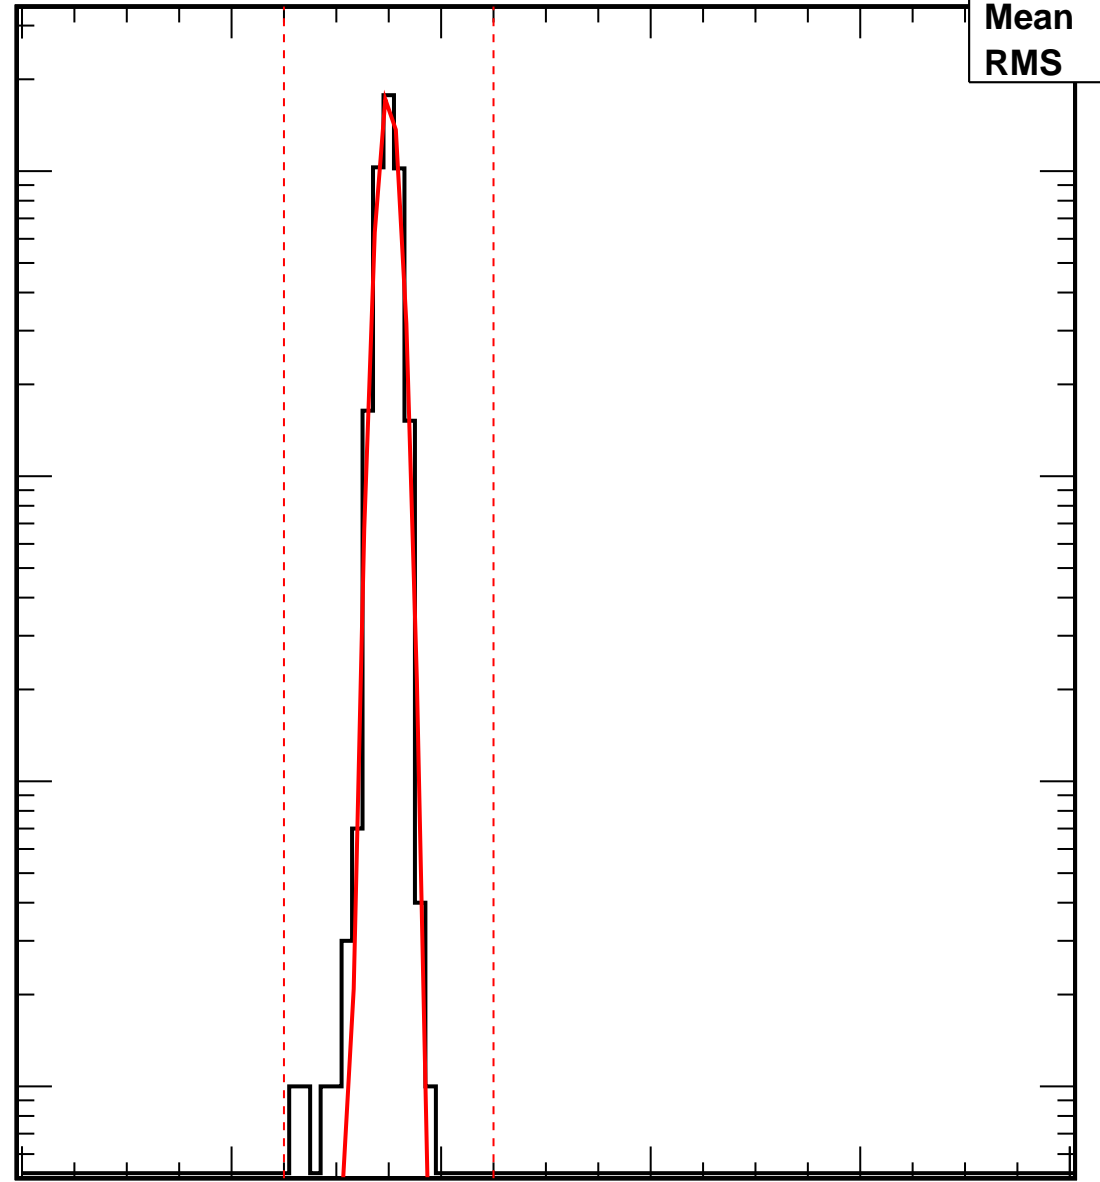

Vcal Threshold Trimmed

VcalThresholdTrimmed_30925

Entries	4159
Mean	34.98
RMS	0.9409

No. of Entries

10³
10²
10
1

0 20 40 60 80 100

Vcal Threshold