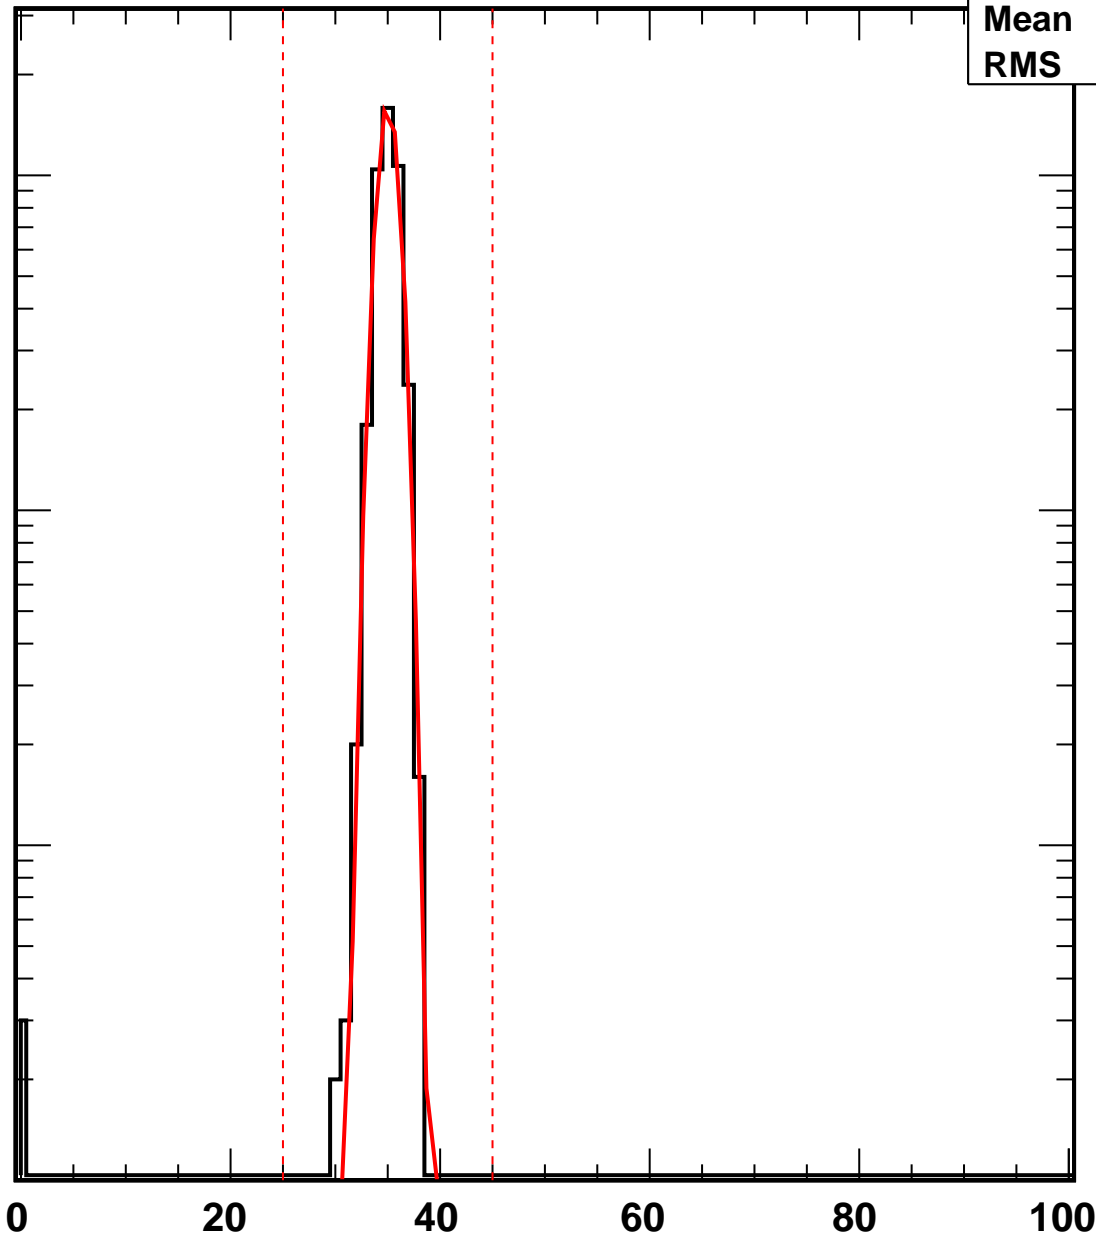

Vcal Threshold Trimmed

VcalThresholdTrimmed_31057

Entries	4160
Mean	35
RMS	1.376

No. of Entries

10^3

10^2

10

1

Vcal Threshold