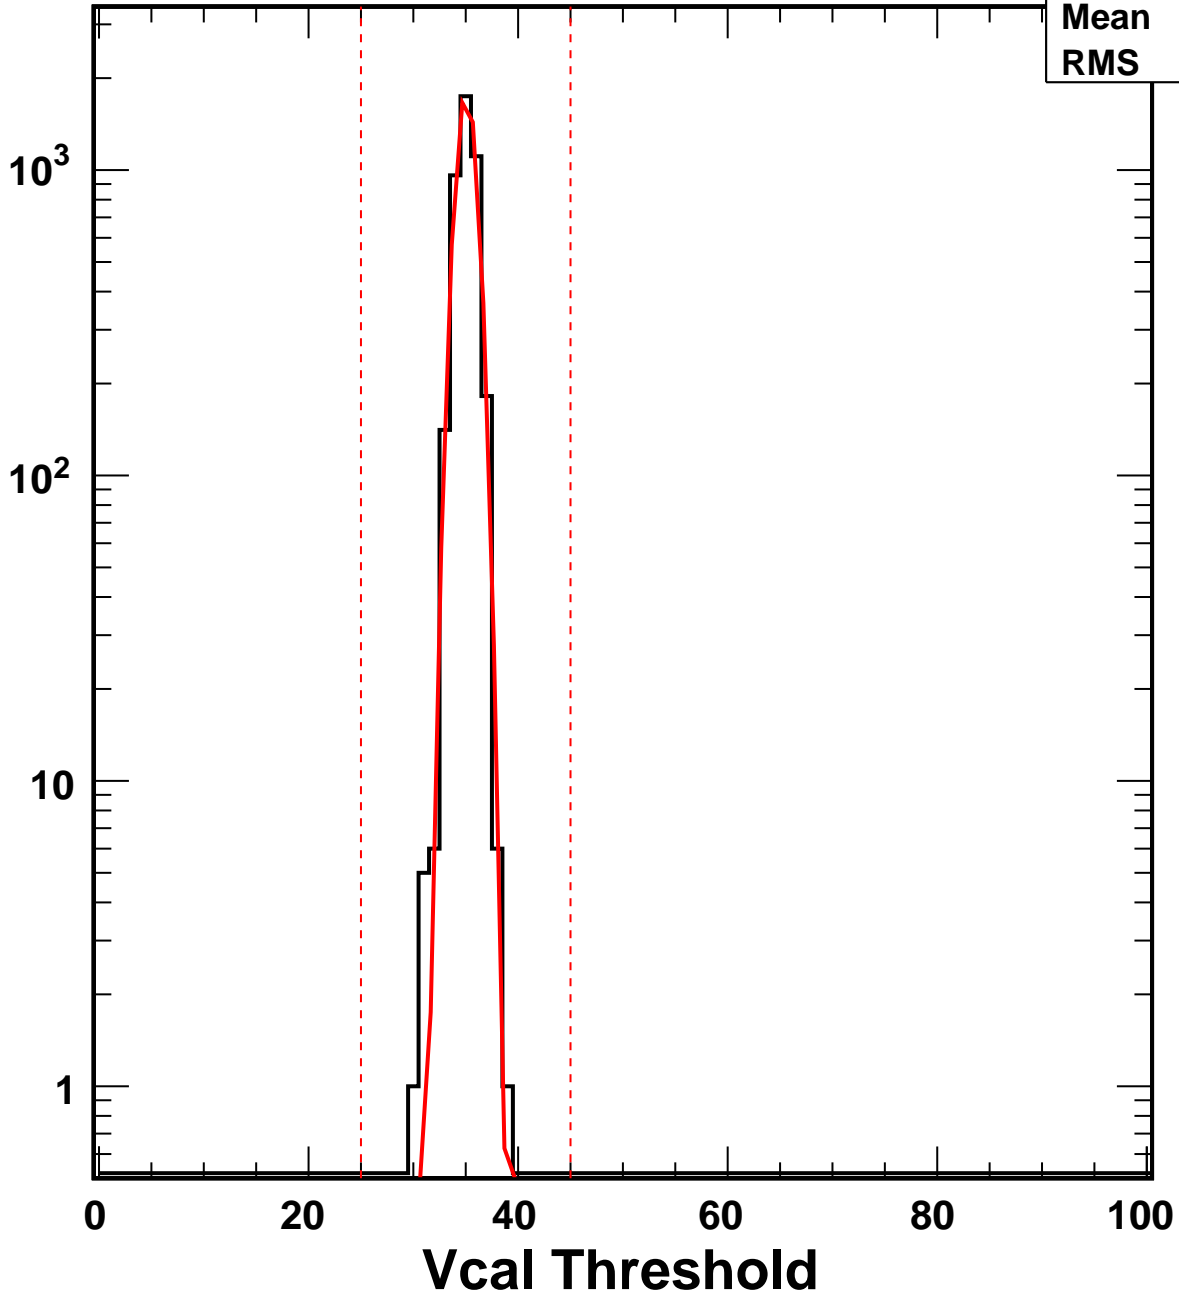

# Vcal Threshold Trimmed

VcalThresholdTrimmed\_30573

|                |               |
|----------------|---------------|
| <b>Entries</b> | <b>4158</b>   |
| <b>Mean</b>    | <b>35.05</b>  |
| <b>RMS</b>     | <b>0.9281</b> |

No. of Entries

Vcal Threshold