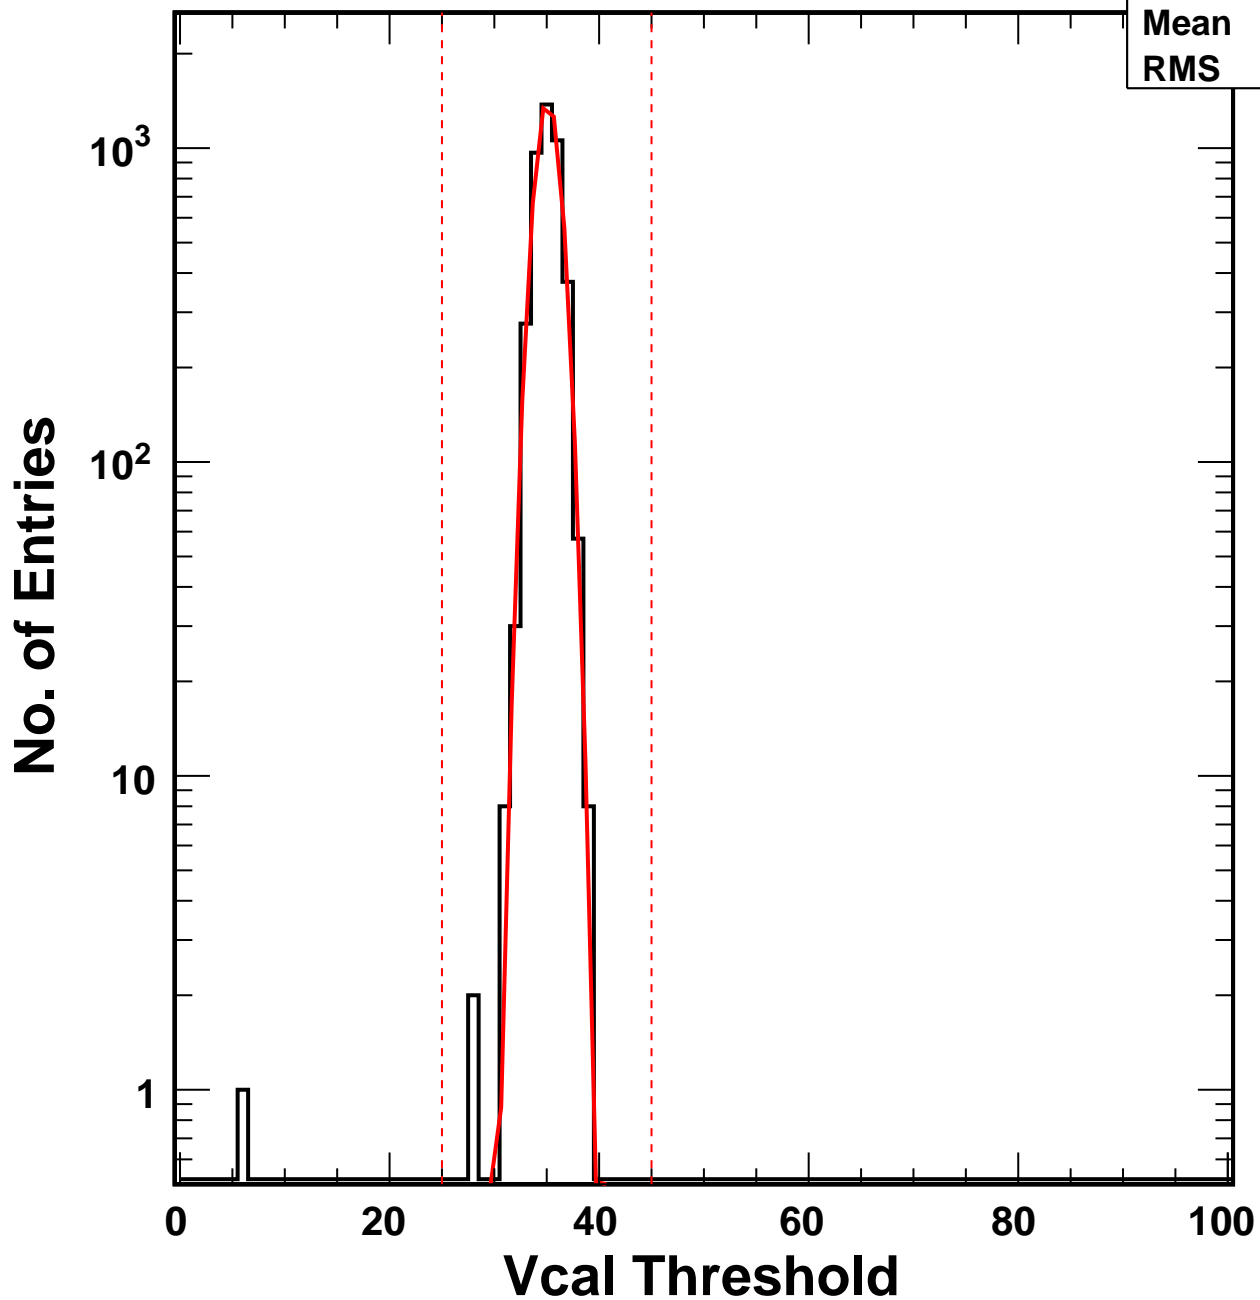

Vcal Threshold Trimmed

VcalThresholdTrimmed_232	
Entries	4160
Mean	35.08
RMS	1.258