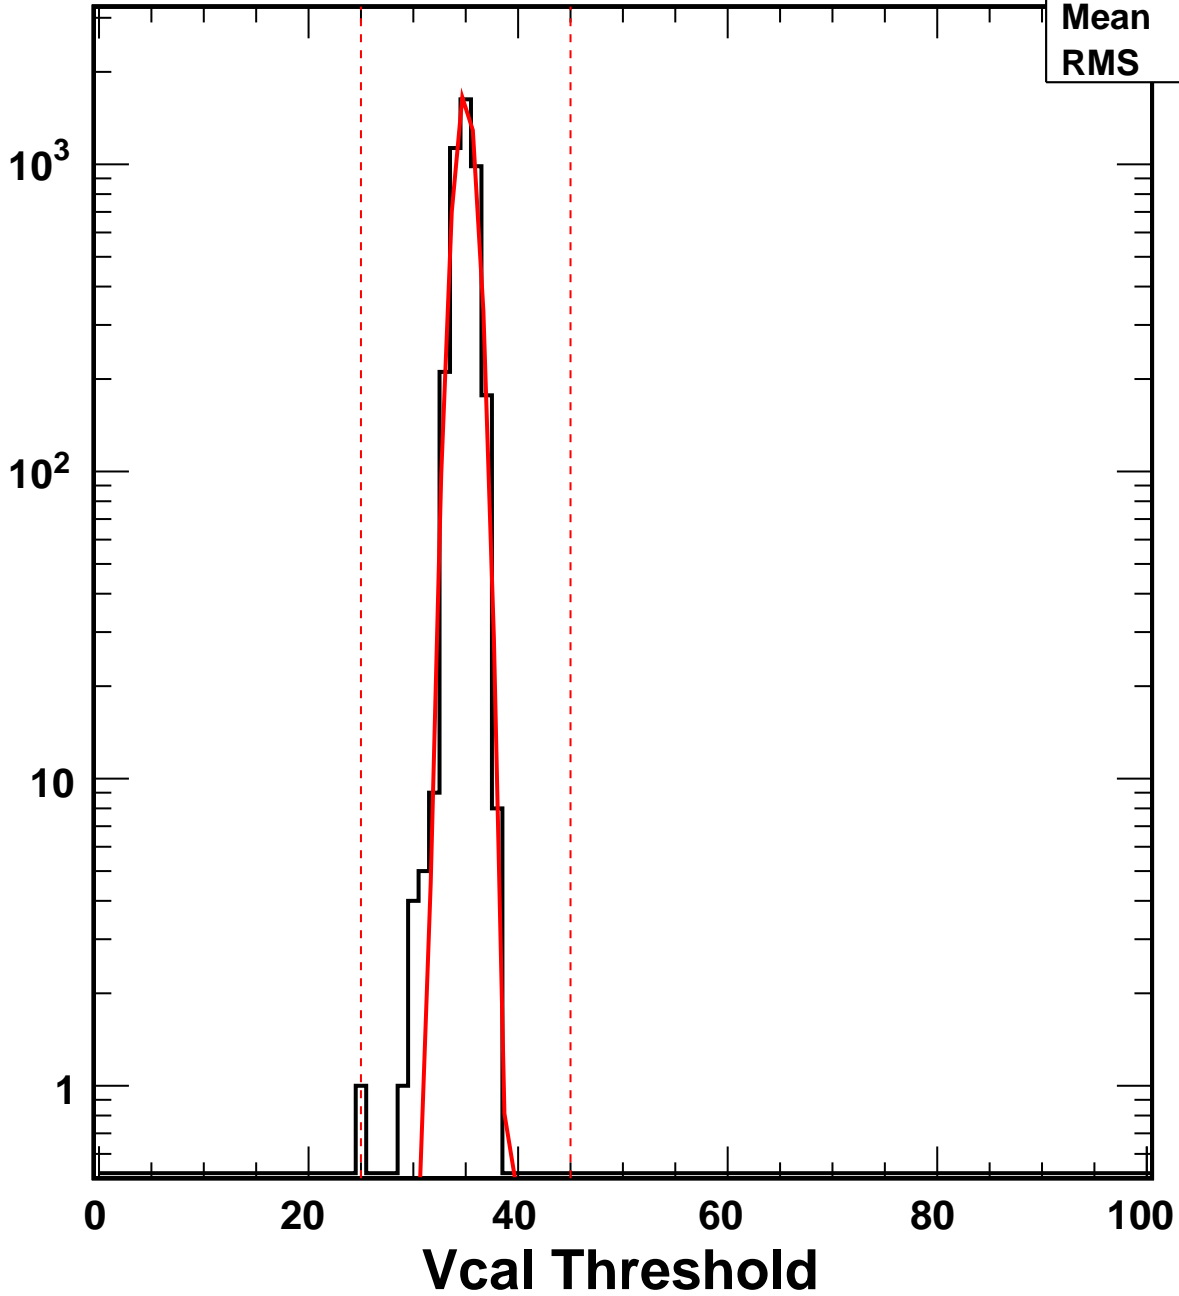

Vcal Threshold Trimmed

VcalThresholdTrimmed_22820

Entries	4160
Mean	34.93
RMS	0.9951

No. of Entries

Vcal Threshold