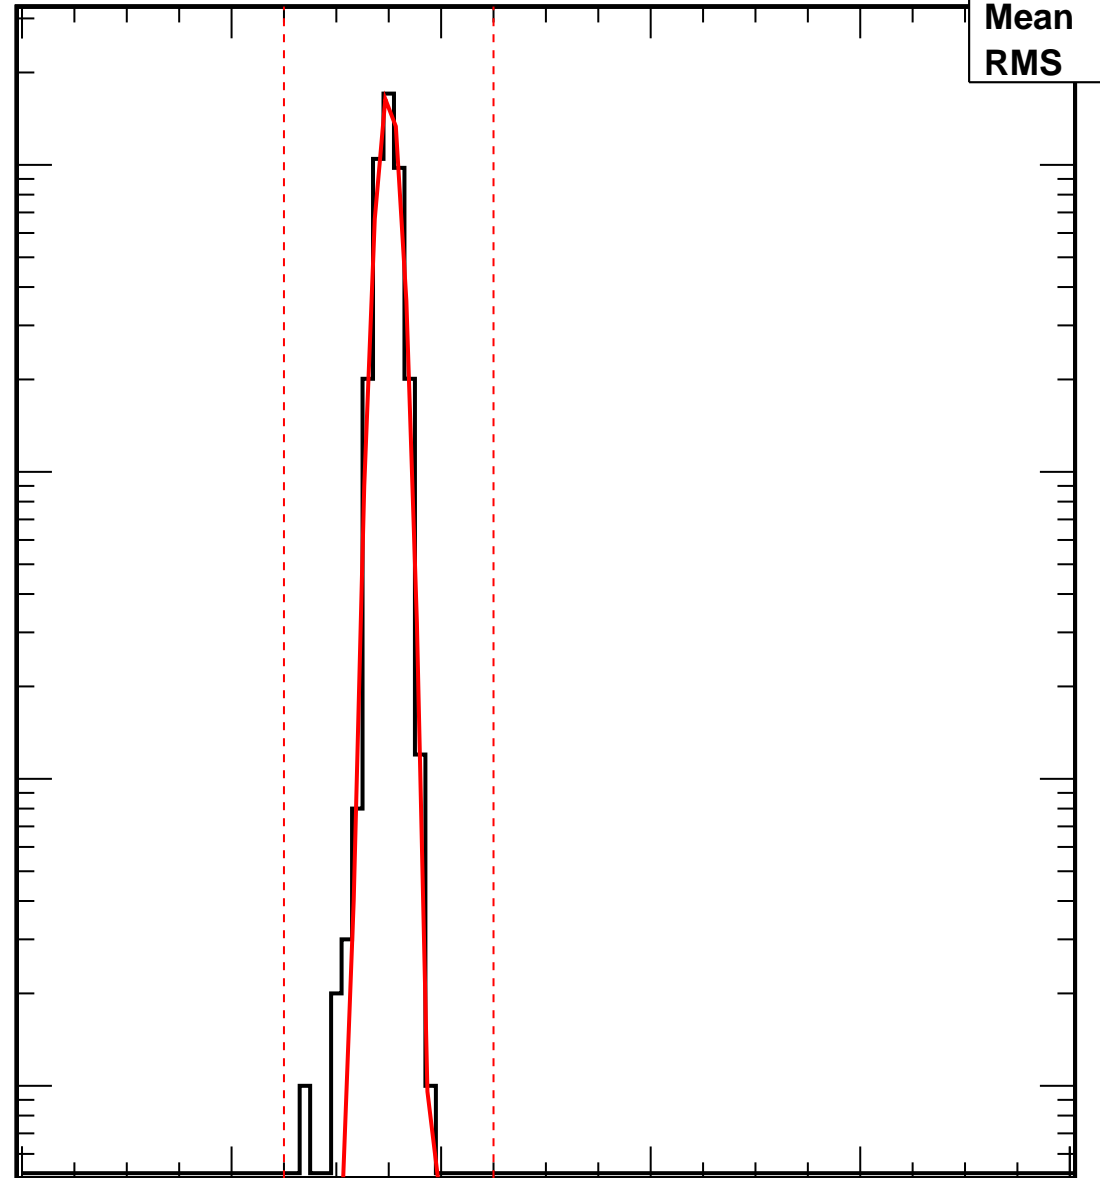

Vcal Threshold Trimmed

VcalThresholdTrimmed_22776

Entries	4160
Mean	34.98
RMS	0.9792

No. of Entries

10³
10²
10
1

0 20 40 60 80 100

Vcal Threshold