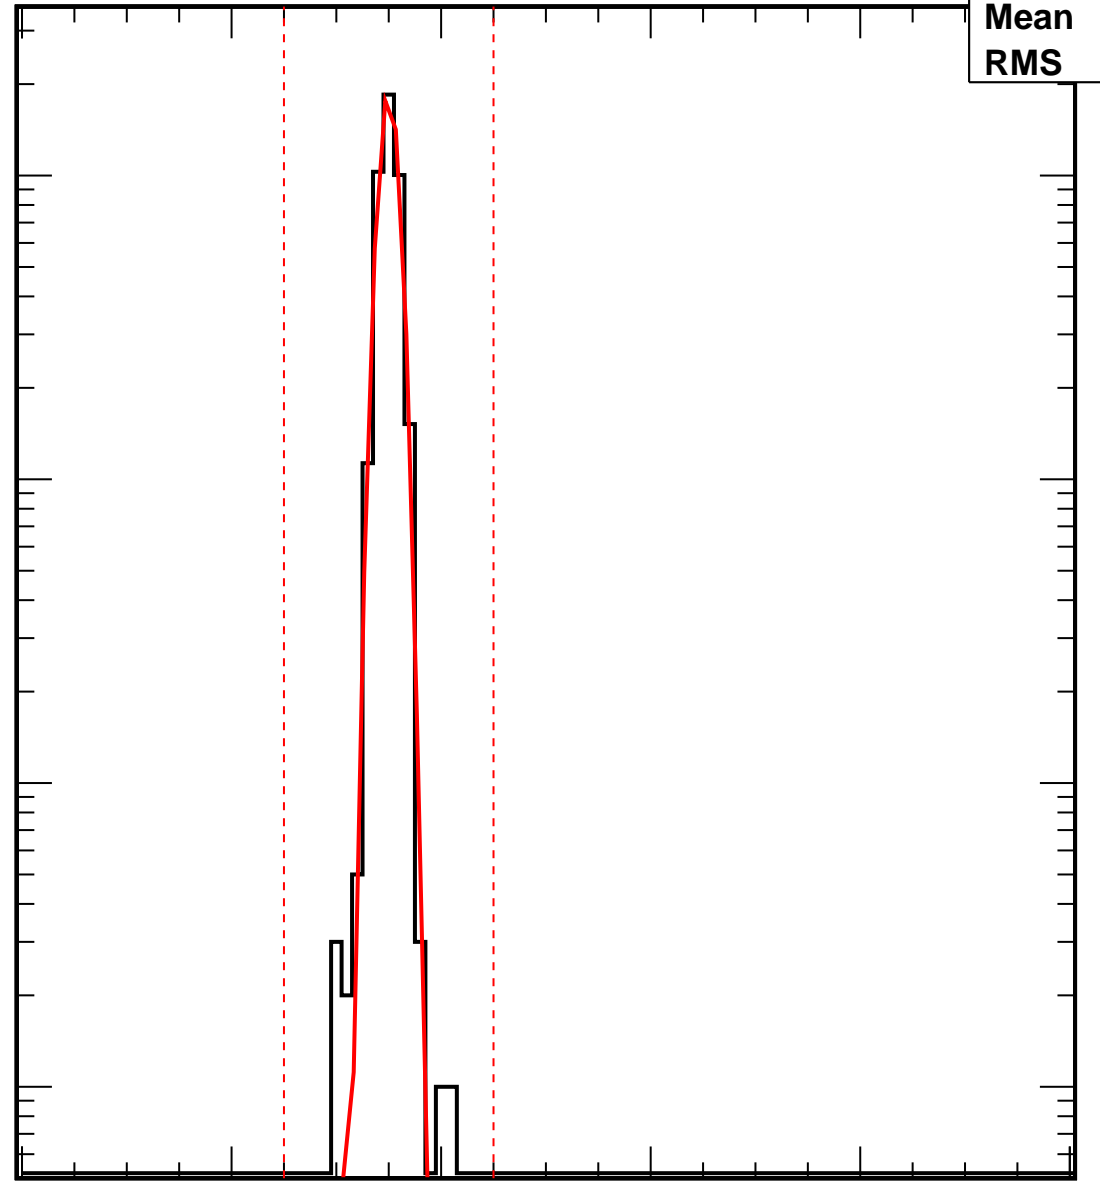

# Vcal Threshold Trimmed

VcalThresholdTrimmed\_23084

<b>Entries</b>	<b>4160</b>
<b>Mean</b>	<b>35.01</b>
<b>RMS</b>	<b>0.8951</b>

No. of Entries

10<sup>3</sup>  
10<sup>2</sup>  
10  
1

0 20 40 60 80 100

Vcal Threshold