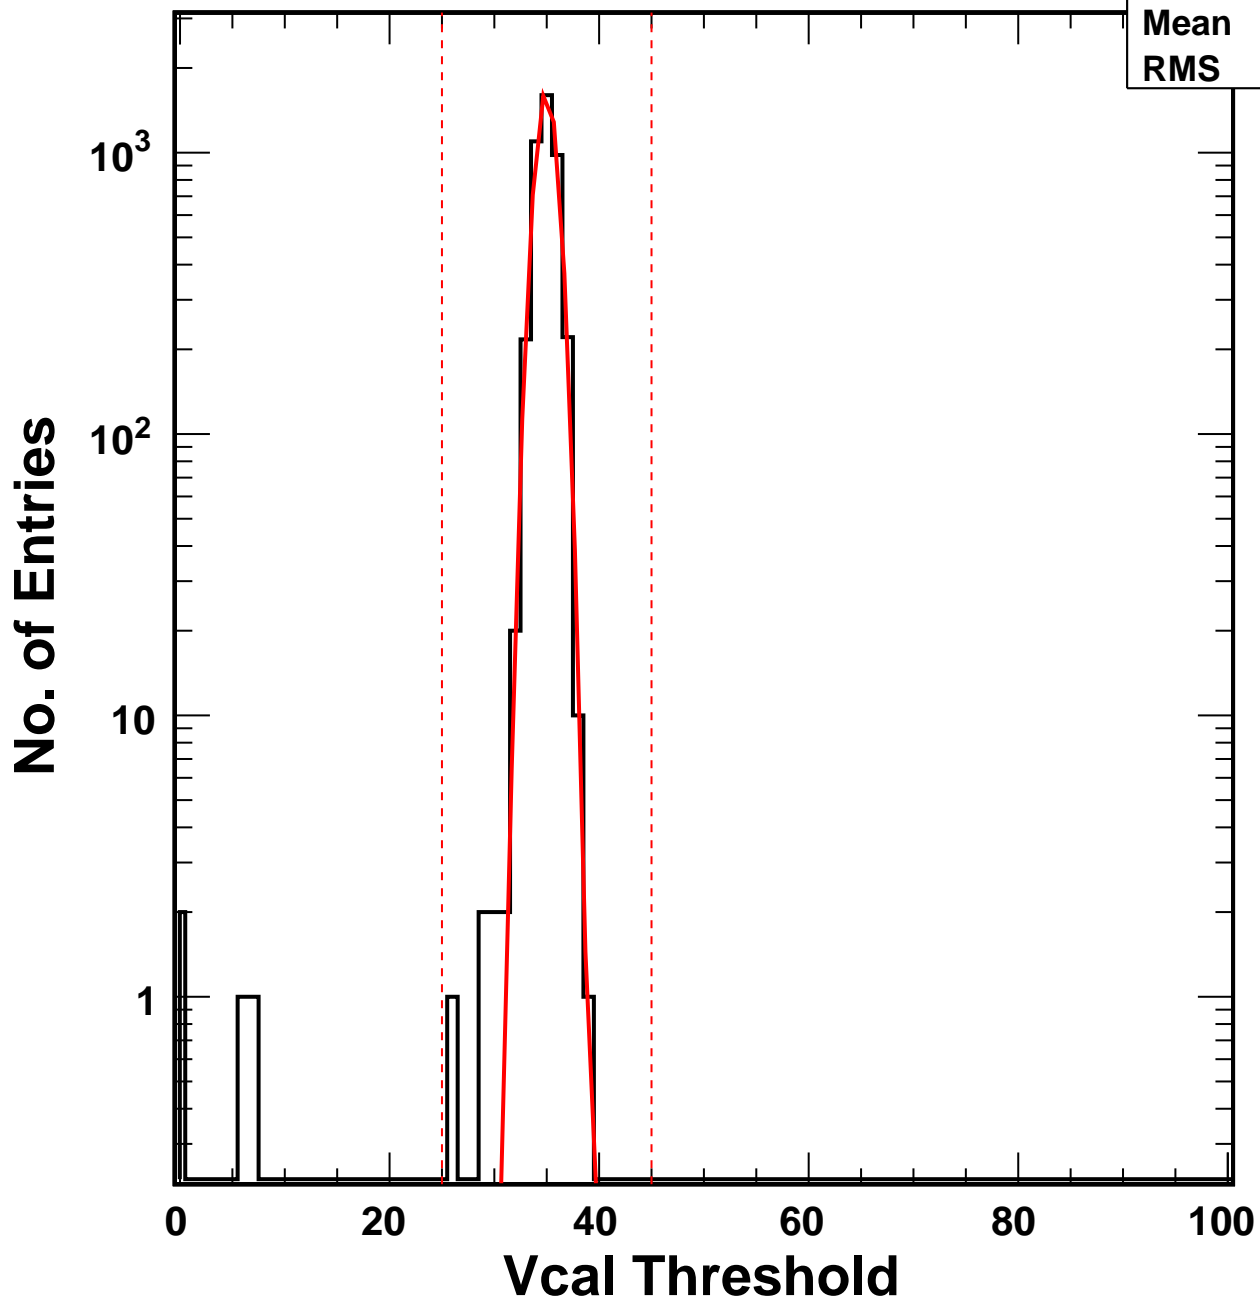

Vcal Threshold Trimmed

VcalThresholdTrimmed_22644

Entries 4160

Mean 34.93

RMS 1.422