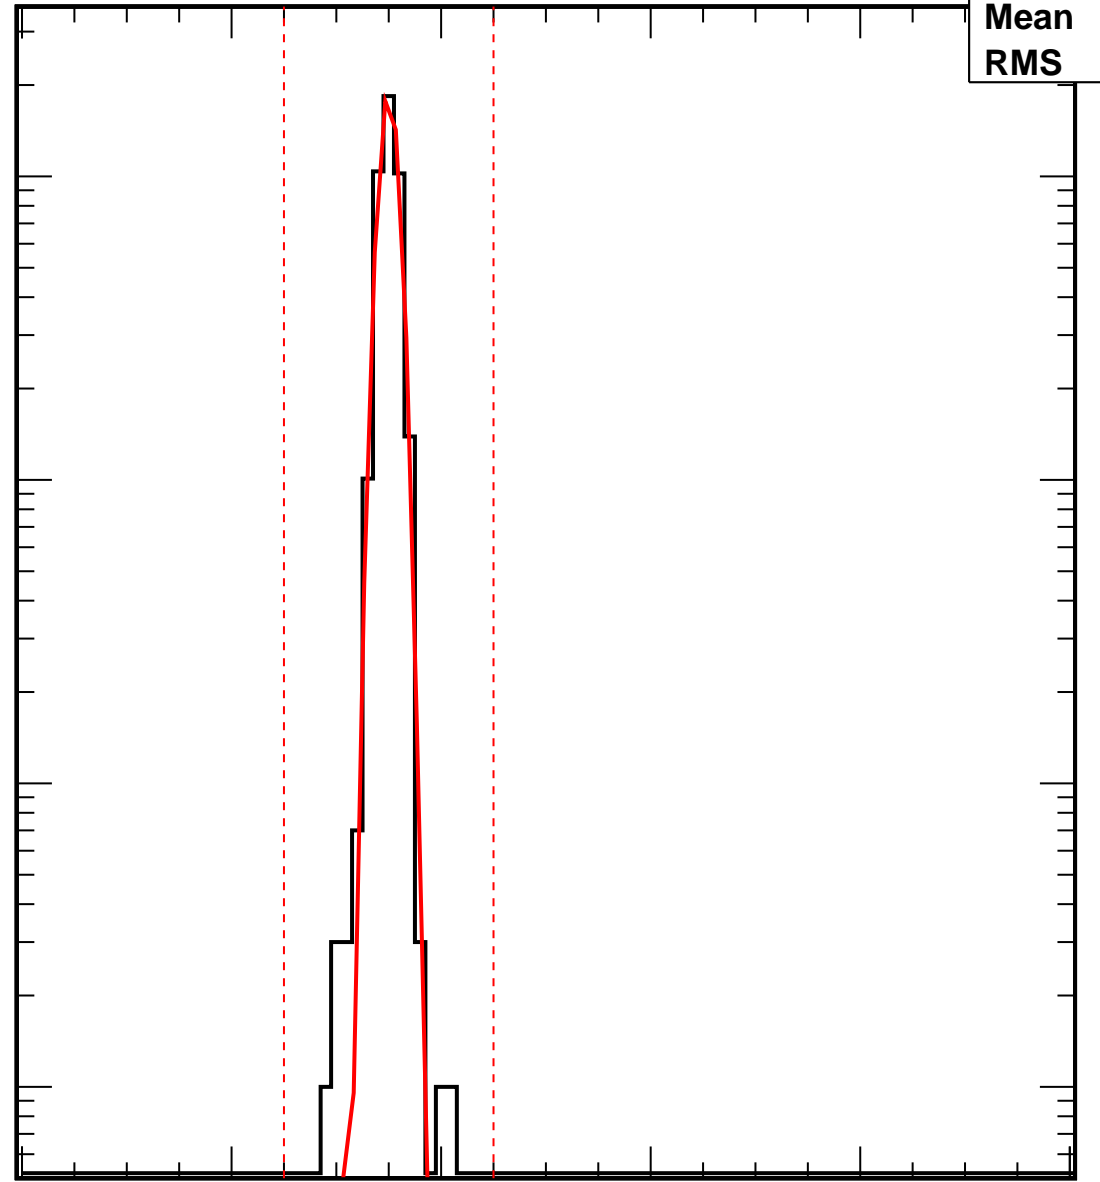

Vcal Threshold Trimmed

VcalThresholdTrimmed_22345

Entries	4160
Mean	35.01
RMS	0.8949

No. of Entries

10³
10²
10
1

0 20 40 60 80 100

Vcal Threshold