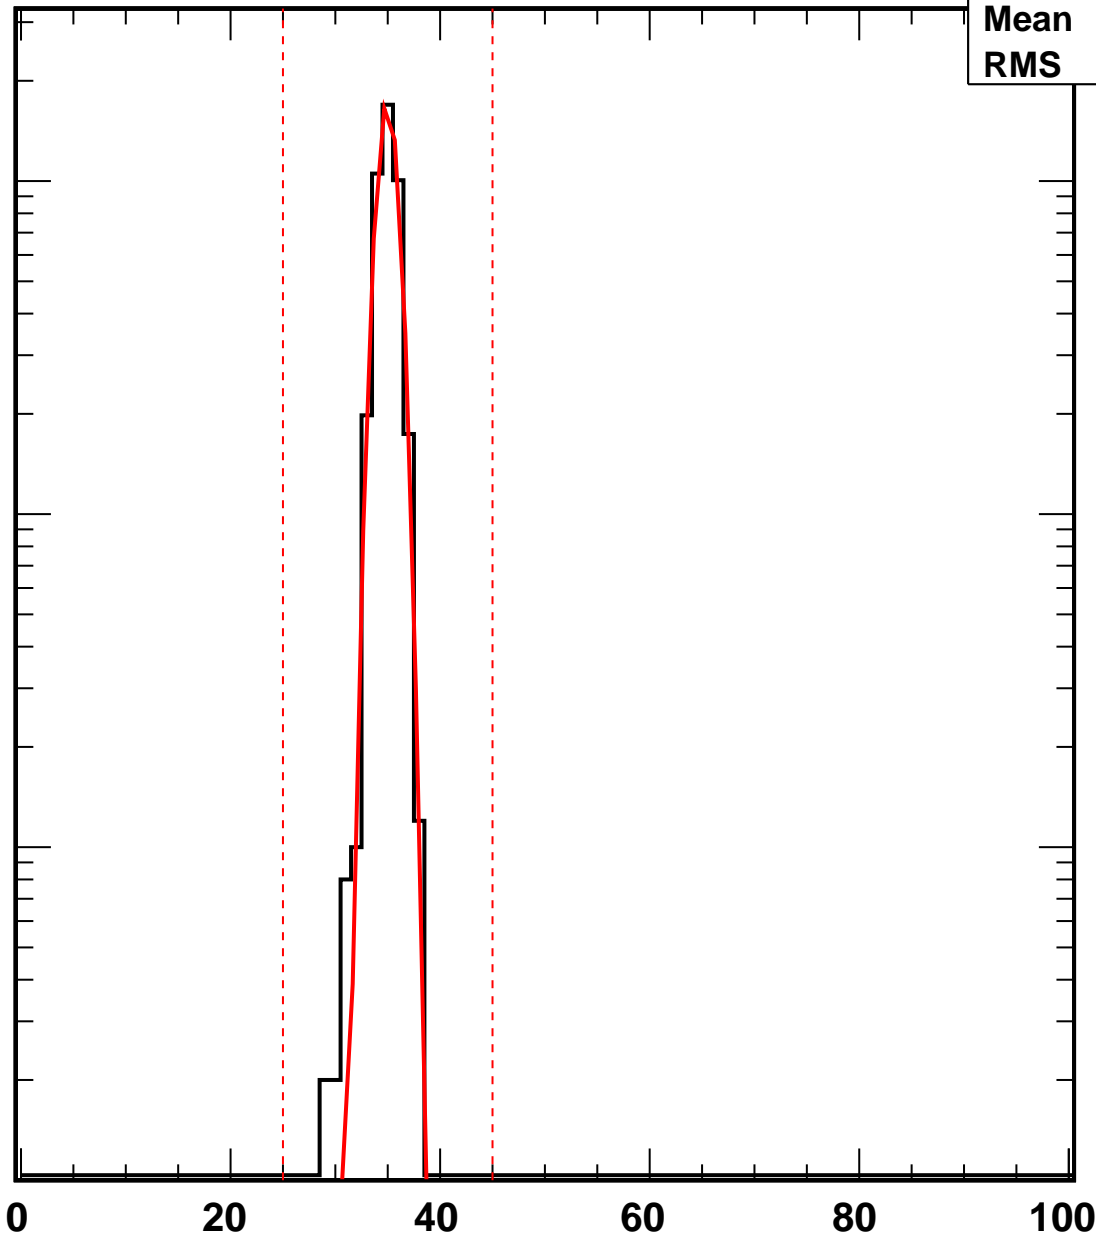

Vcal Threshold Trimmed

VcalThresholdTrimmed_21476

Entries	4160
Mean	34.97
RMS	0.9794

No. of Entries

10³
10²
10
1

Vcal Threshold