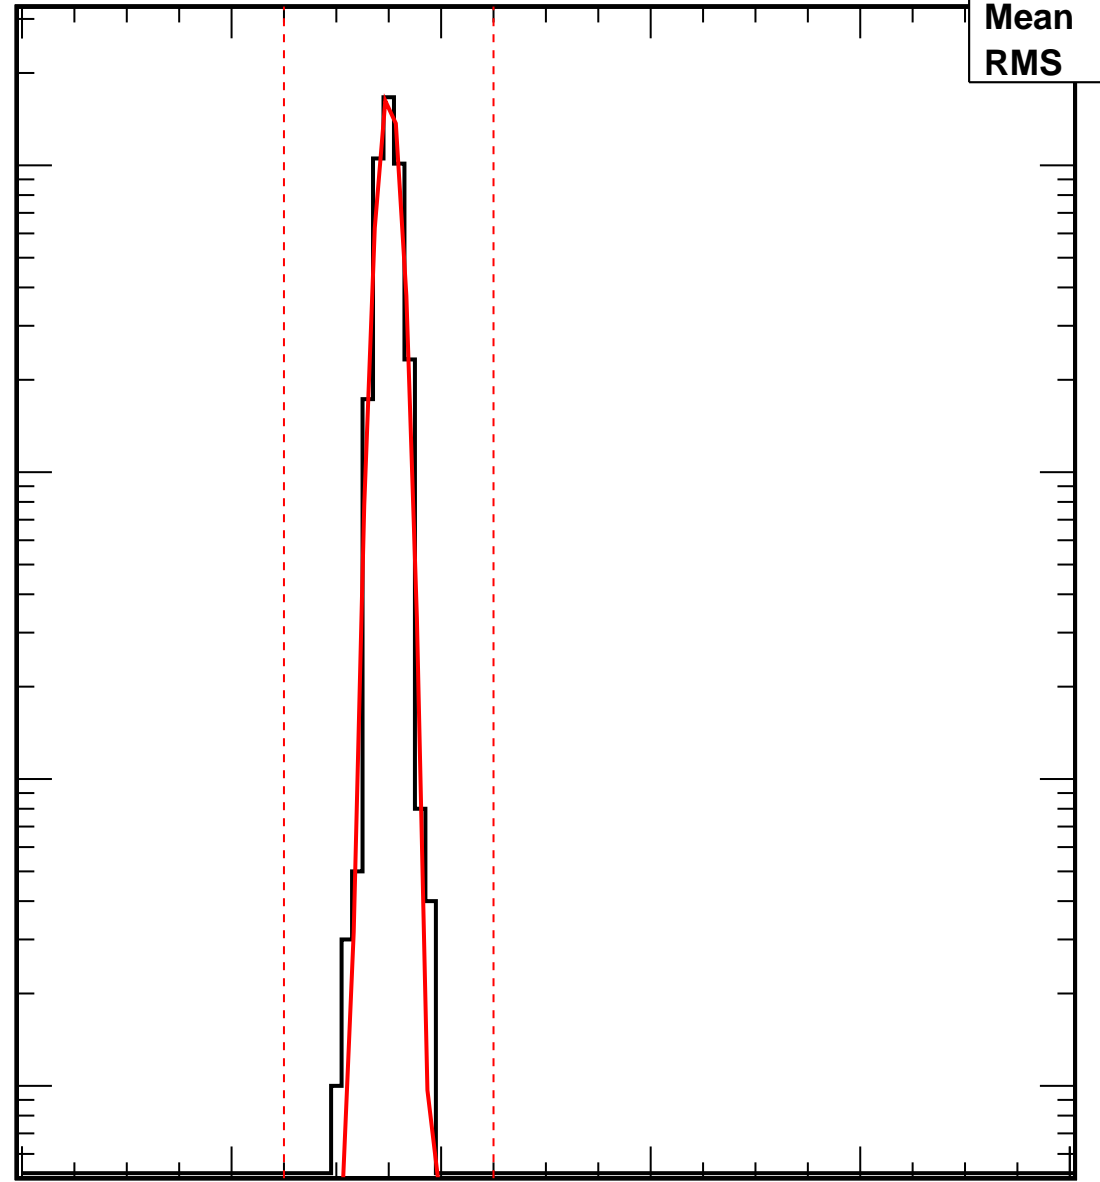

Vcal Threshold Trimmed

VcalThresholdTrimmed_21212

Entries	4160
Mean	35.02
RMS	0.9735

No. of Entries

10³
10²
10
1

0 20 40 60 80 100

Vcal Threshold