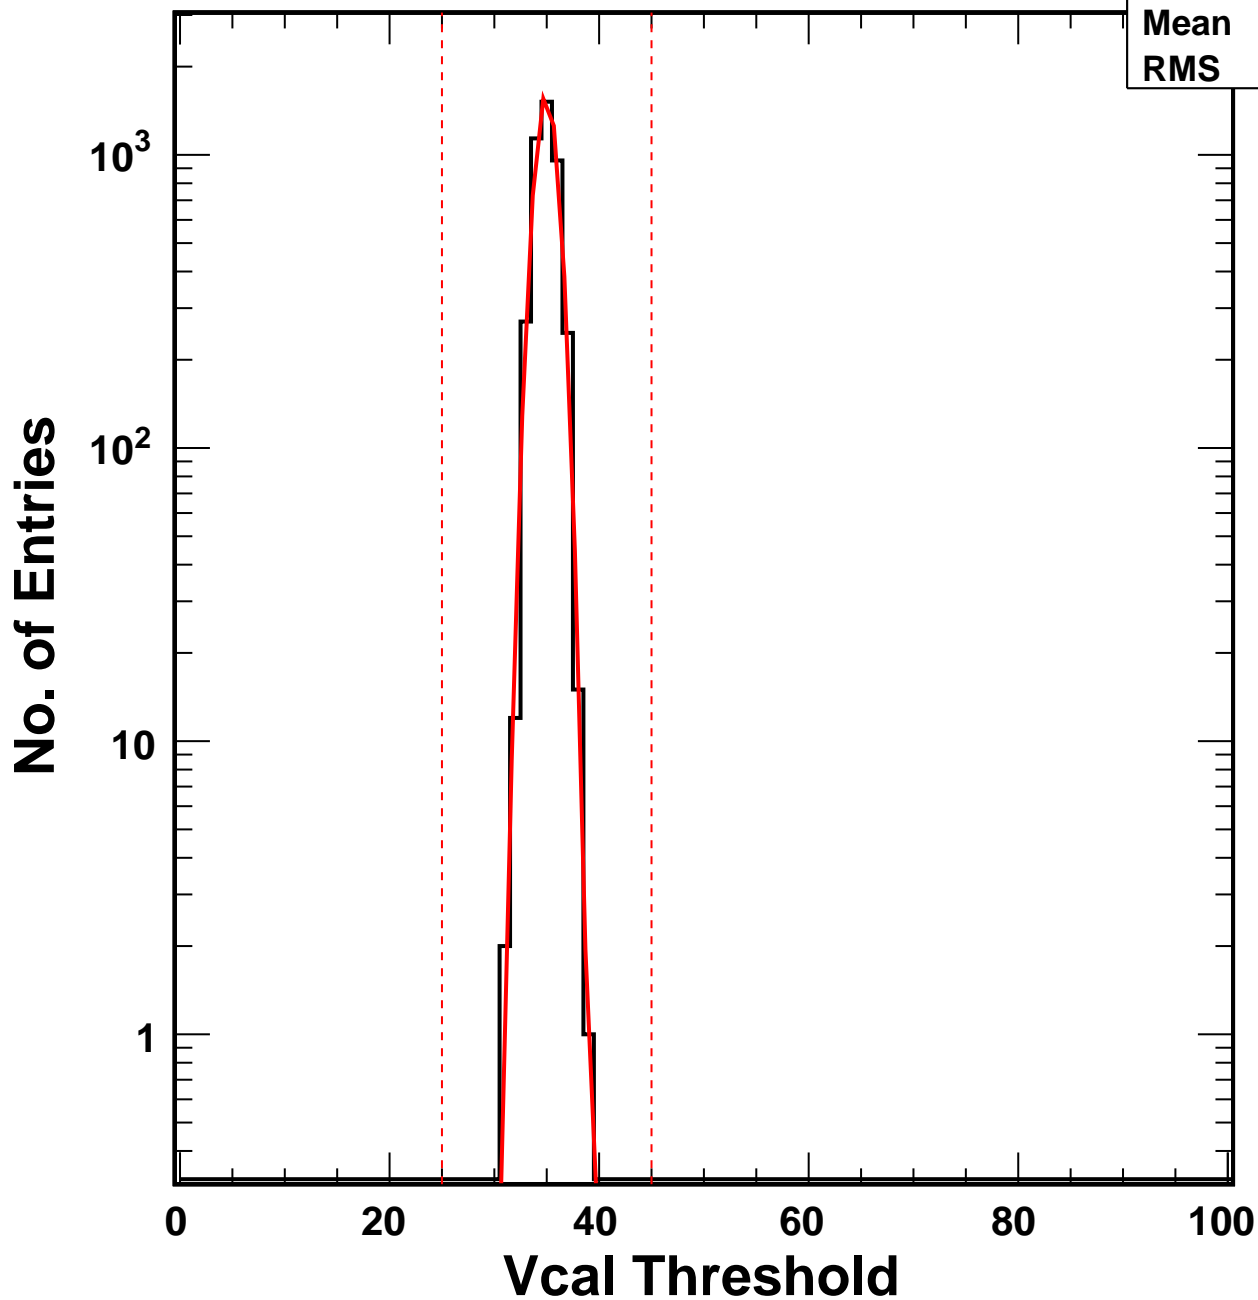

# Vcal Threshold Trimmed

VcalThresholdTrimmed\_13547

Entries 4160

Mean 34.95

RMS 1.033