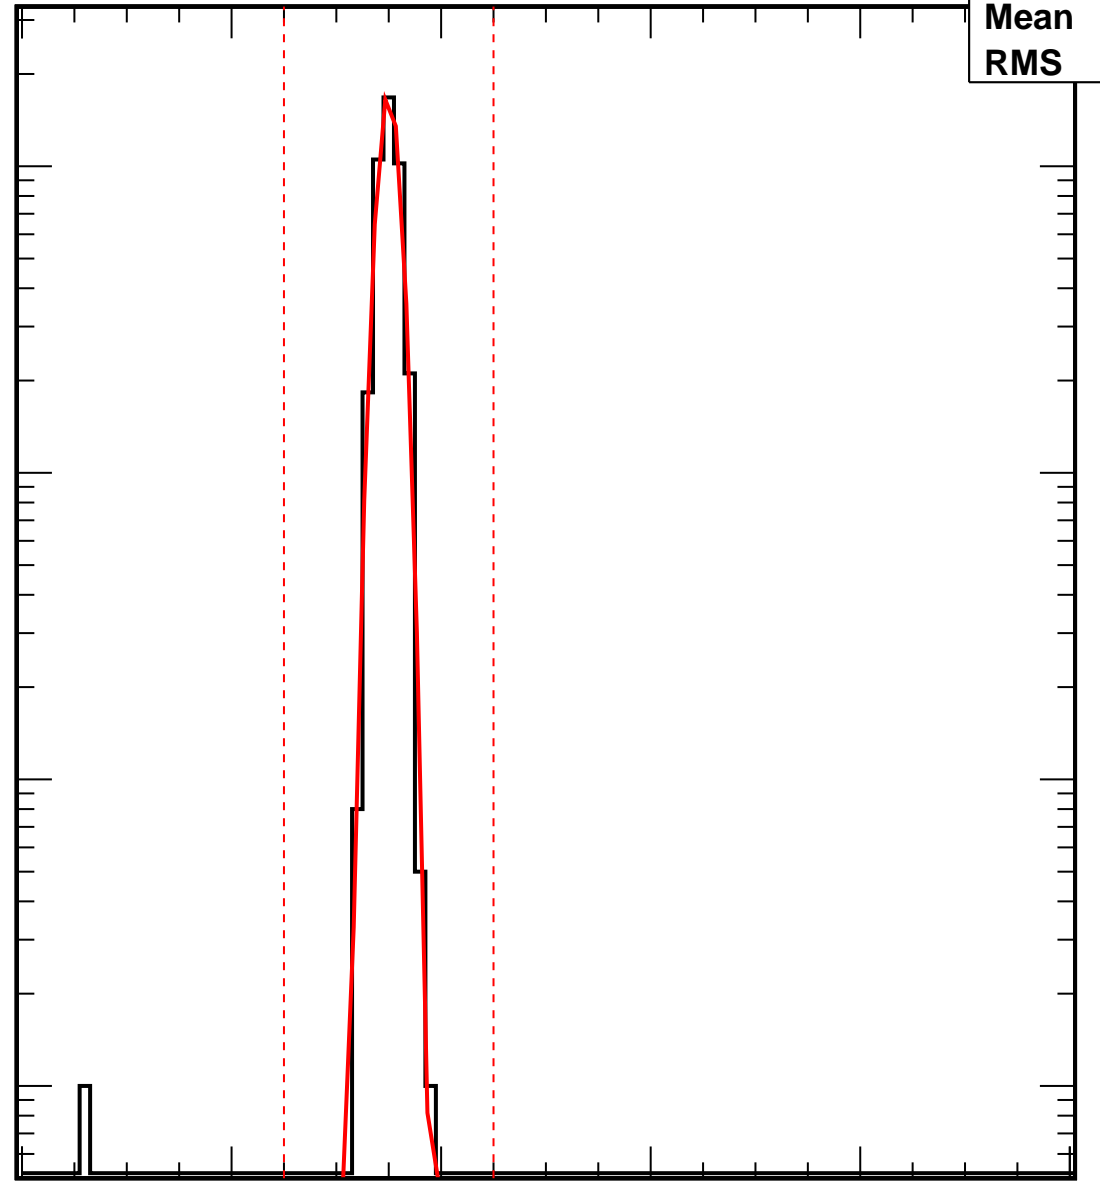

Vcal Threshold Trimmed

VcalThresholdTrimmed_12115

Entries	4160
Mean	35
RMS	1.054

No. of Entries

10³
10²
10
1

0 20 40 60 80 100

Vcal Threshold