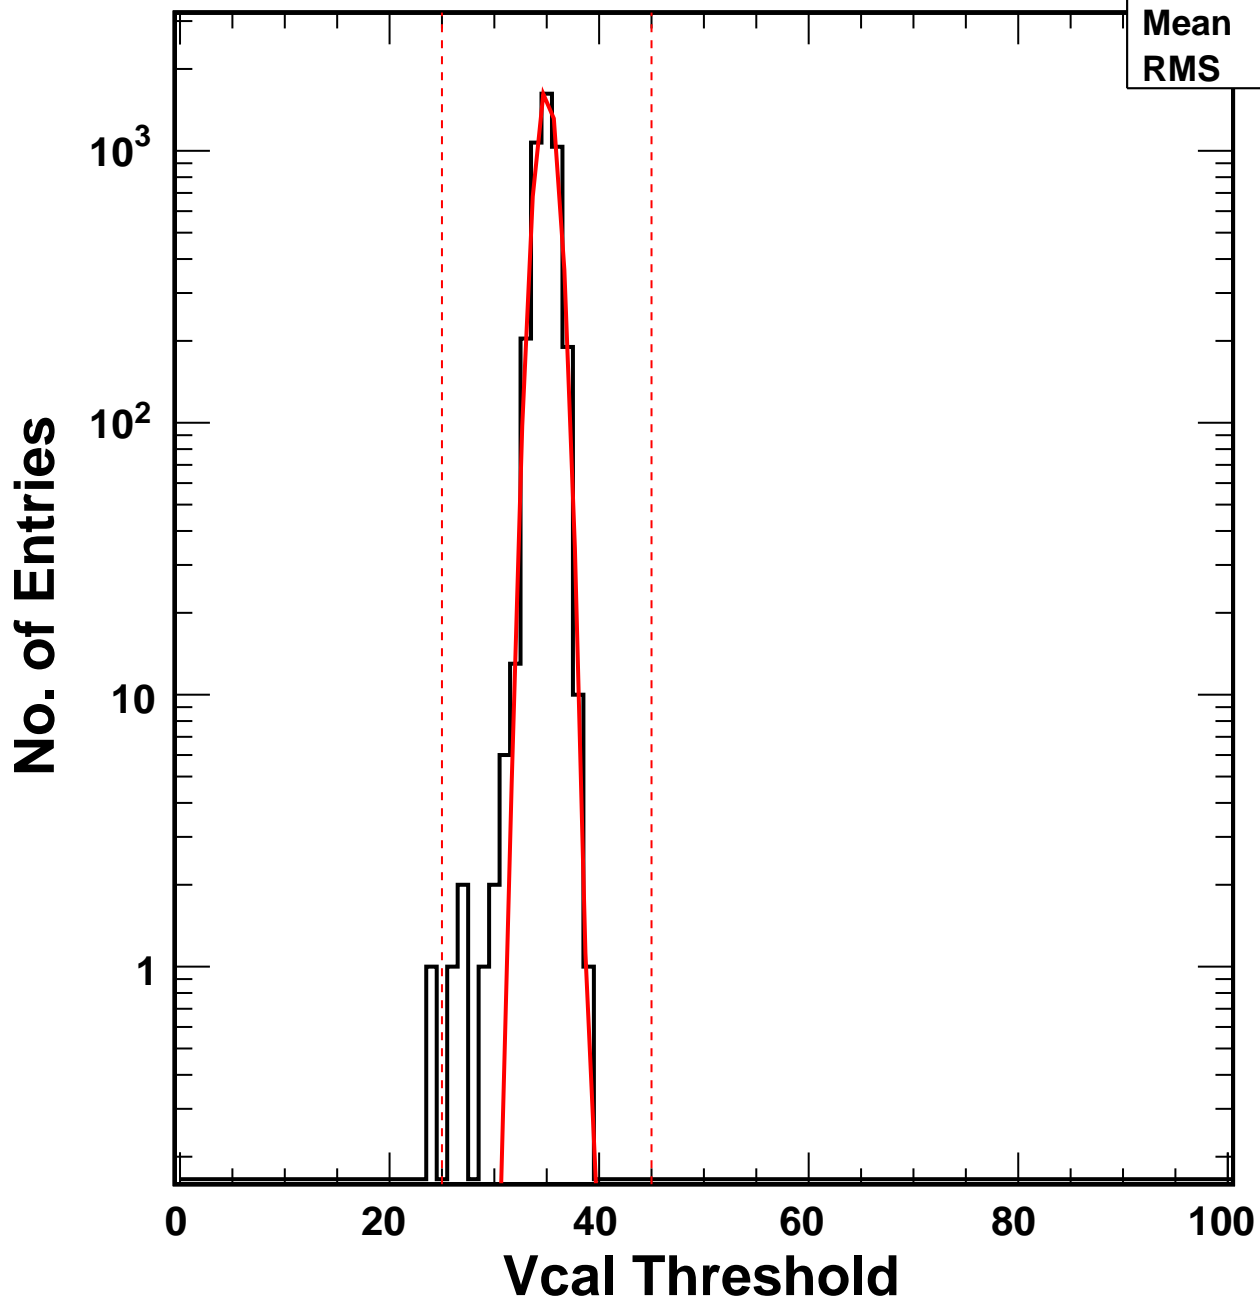

# Vcal Threshold Trimmed

VcalThresholdTrimmed\_1013

Entries	4160
Mean	34.96
RMS	1.03